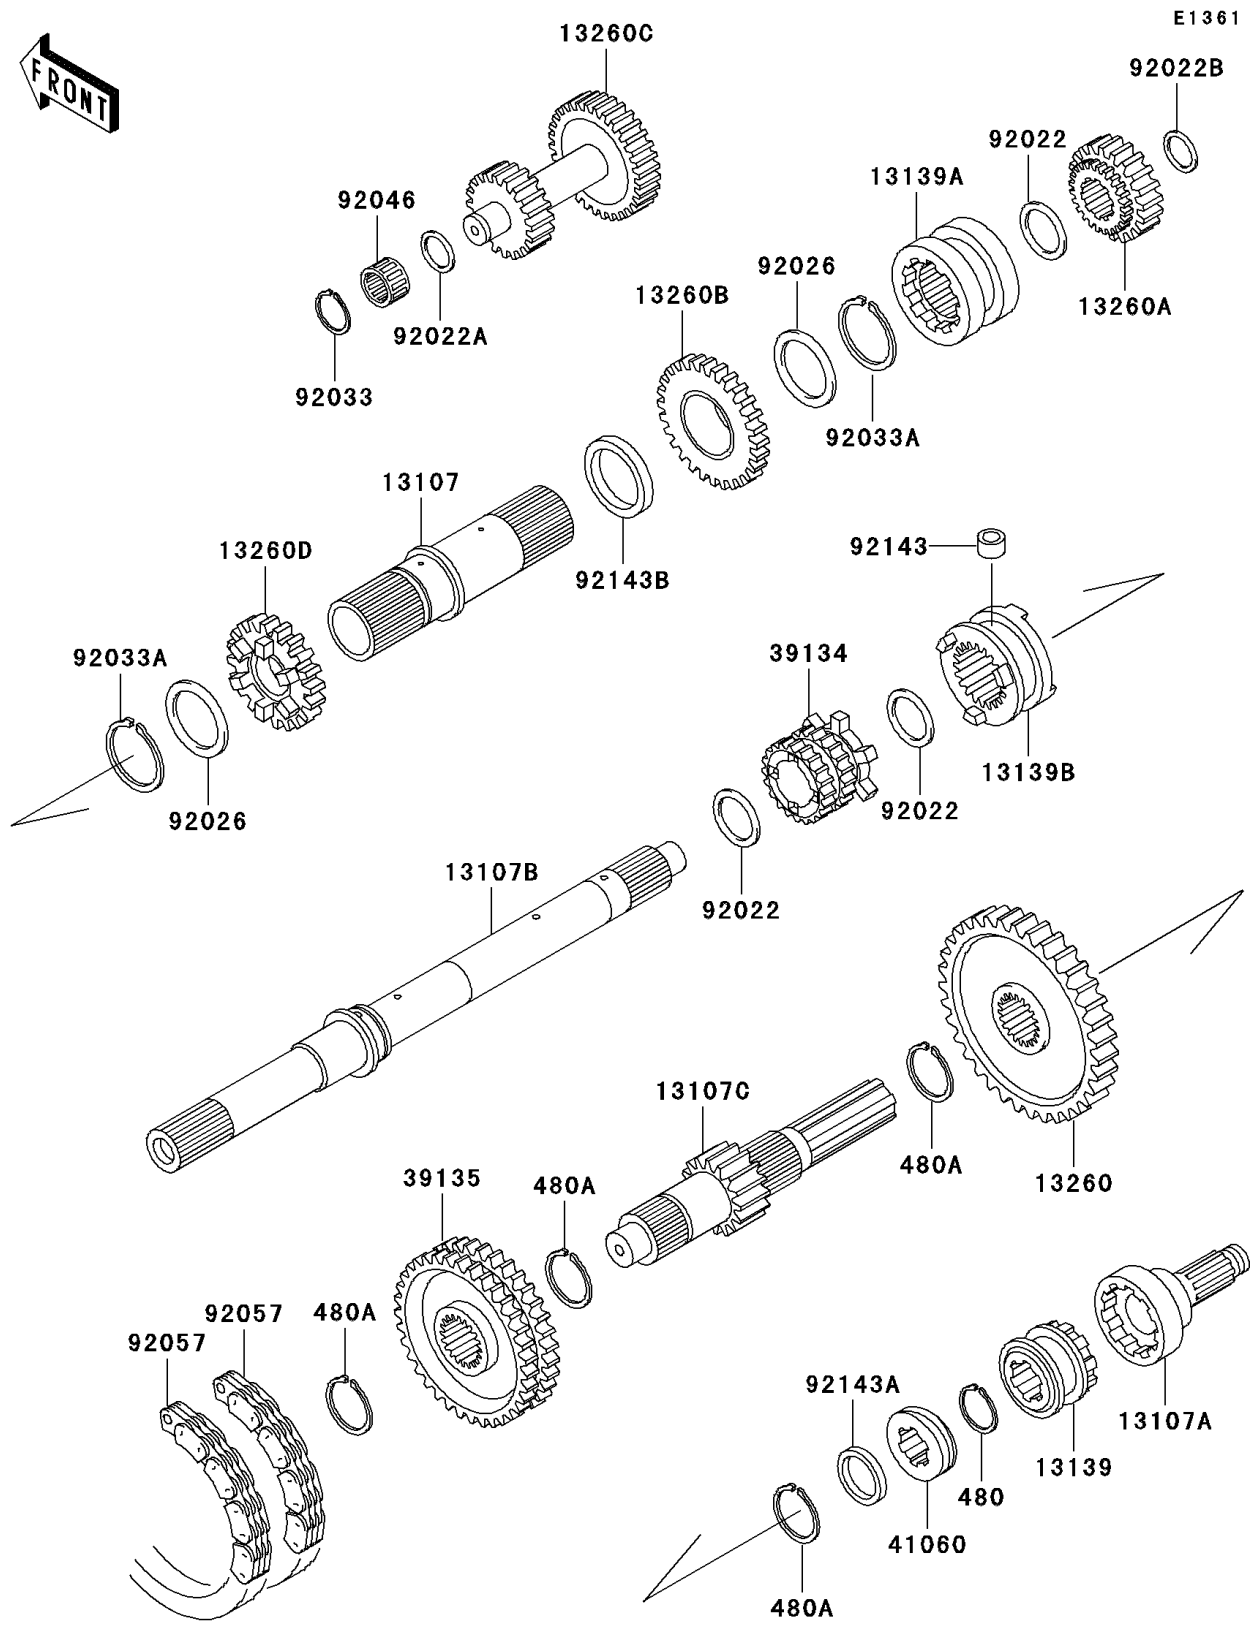

Mule 3010 Diesel 4X4 PARTS DIAGRAM

Transmission

Mule 3010 Diesel 4X4 PARTS LIST

Transmission

ITEM NAME	PART NUMBER	QUANTITY
CIRCLIP-TYPE-C,25MM (Ref # 480)	480J2500	1
CIRCLIP-TYPE-C,30MM (Ref # 480A)	480J3000	4
SHAFT,INPUT OUTER (Ref # 13107)	13107-1309	1
SHAFT,2WD/4WD (Ref # 13107A)	13107-1313	1
SHAFT,INPUT (Ref # 13107B)	13107-1512	1
SHAFT,OUTPUT,14T (Ref # 13107C)	13107-1517	1
SHIFTER,2WD/4WD (Ref # 13139)	13139-1068	1
SHIFTER,SPEED,HI/LOW (Ref # 13139A)	13139-1069	1
SHIFTER,FR/RR (Ref # 13139B)	13139-1072	1
GEAR,OUTPUT REVERSE,51T (Ref # 13260)	13260-1288	1
GEAR,INPUT REDUCTION,20T (Ref # 13260A)	13260-1289	1
GEAR,INPUT REDUCTION,28T (Ref # 13260B)	13260-1290	1
GEAR,REDUCTION,17T&25T (Ref # 13260C)	13260-1291	1
GEAR,INPUT 28T (Ref # 13260D)	13260-1462	1
SPROCKET-DRIVE,20T (Ref # 39134)	39134-1055	1
SPROCKET-DRIVEN,41T (Ref # 39135)	39135-1055	1
GEAR-METER SCREW (Ref # 41060)	41060-1147	1
WASHER,25.3X33X1 (Ref # 92022)	92022-1109	3
WASHER,17.3X28X1 (Ref # 92022A)	92022-255	1
WASHER,17.3X30X1.4 (Ref # 92022B)	92022-270	1
SPACER,35.3X44X0.5 (Ref # 92026)	92026-1375	2
RING-SNAP (Ref # 92033)	92033-032	1
RING-SNAP (Ref # 92033A)	92033-1269	2
BEARING-NEEDLE,K17X23X13.8 (Ref # 92046)	92046-1184	1
CHAIN,REVERSE,81RH2520,54L (Ref # 92057)	92057-1364	2
COLLAR,8X14X10.5 (Ref # 92143)	92143-1497	1
COLLAR,25X32X4.5 (Ref # 92143A)	92143-1597	1
COLLAR (Ref # 92143B)	92143-1599	1