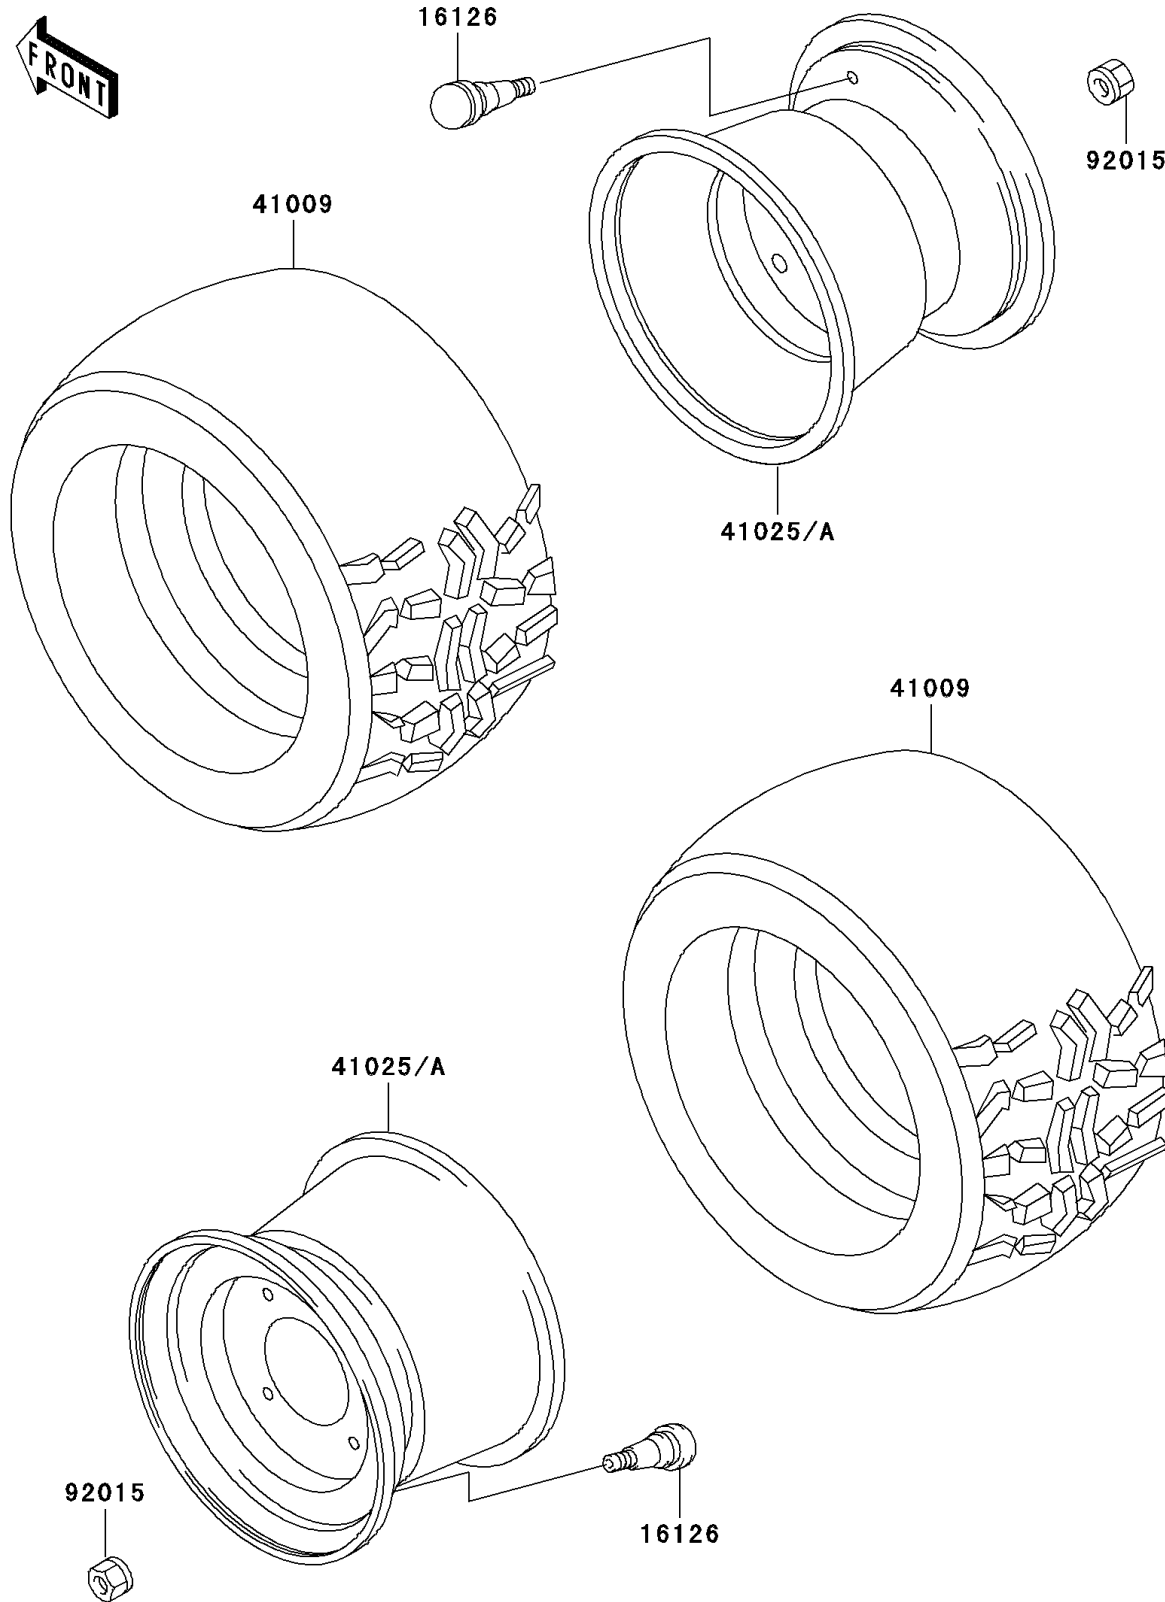

Mule 3010 Diesel 4X4 PARTS DIAGRAM

Wheels/Tires

F2210

Mule 3010 Diesel 4X4 PARTS LIST

Wheels/Tires

ITEM NAME	PART NUMBER	QUANTITY
VALVE (Ref # 16126)	16126-4001	4
TIRE,23X11.00-10 4PR,KT869(D) (Ref # 41009)	41009-1281	4
RIM,10X8.5,F.SILVER (Ref # 41025A)	41025-1394-5A	4
NUT,12MM (Ref # 92015)	92015-1706	16