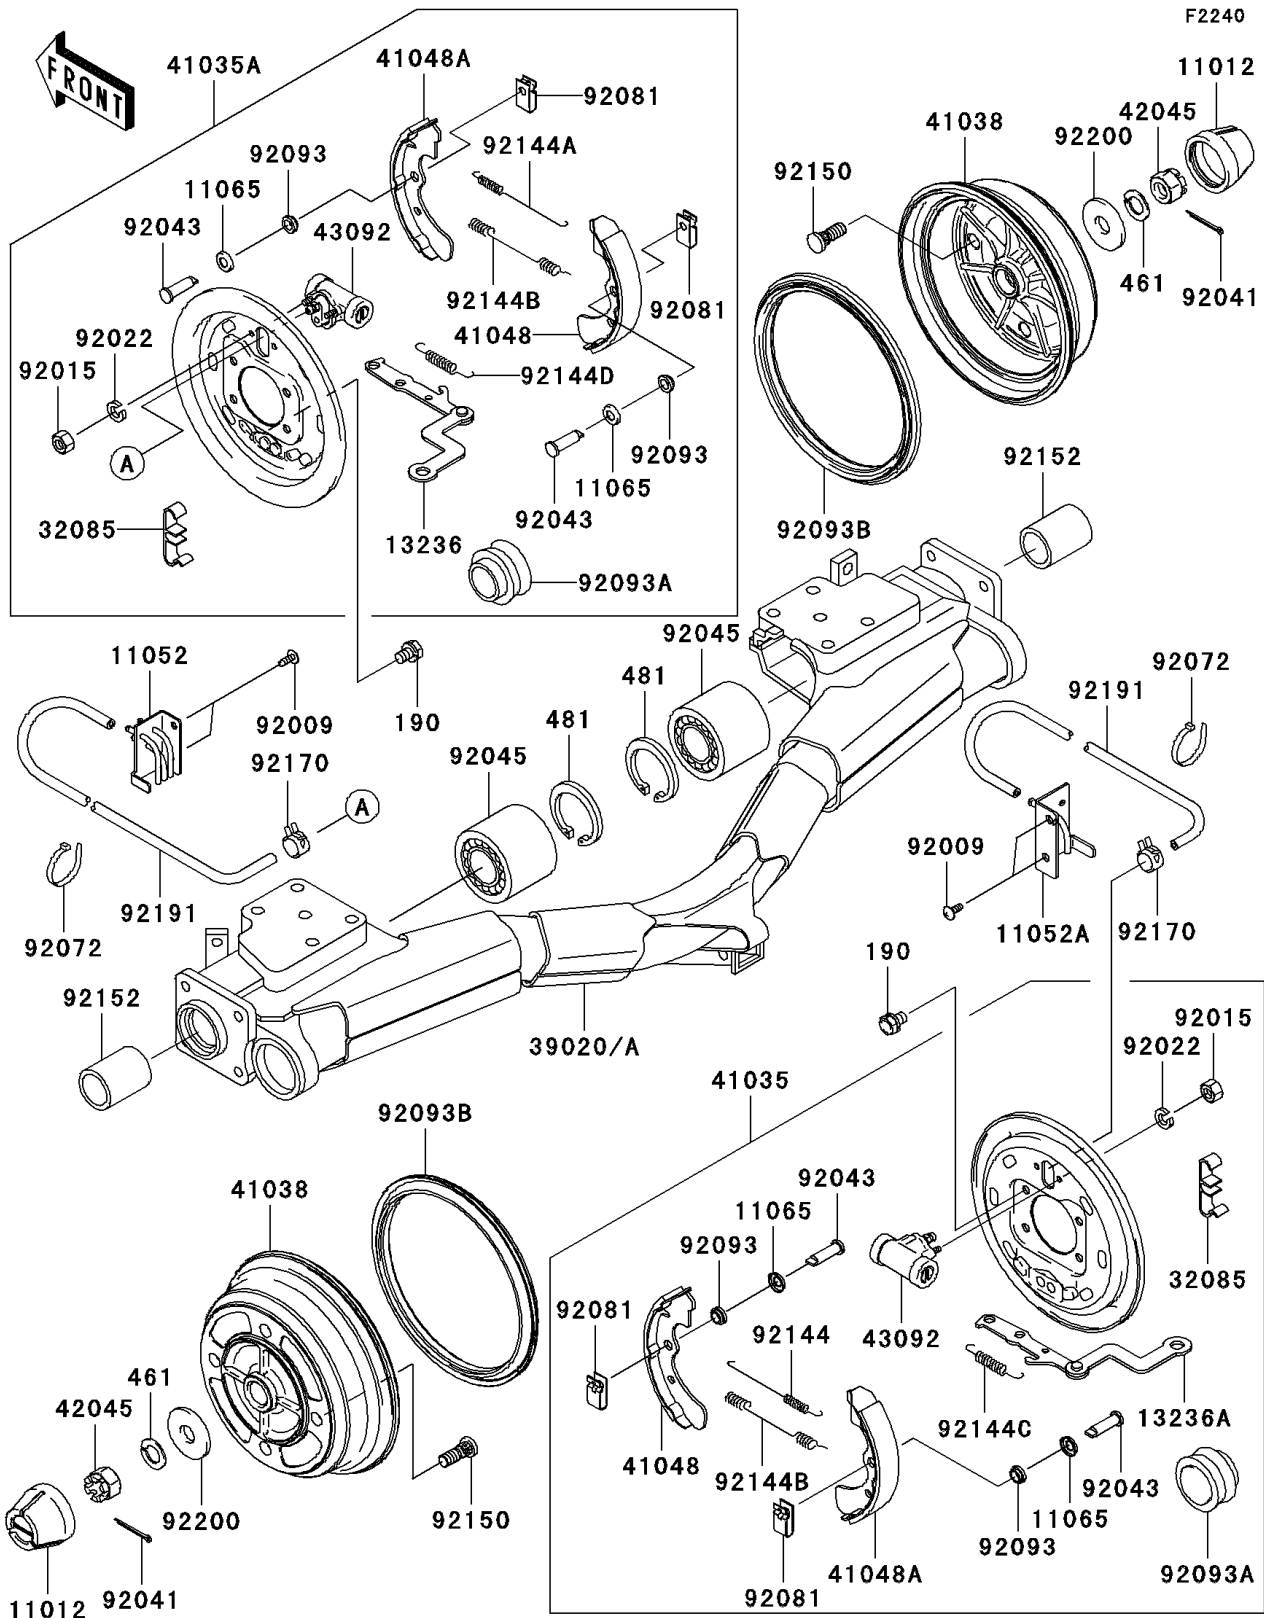

Mule 3010 Diesel 4X4 PARTS DIAGRAM

Rear Hubs/Brakes

Mule 3010 Diesel 4X4 PARTS LIST

Rear Hubs/Brakes

ITEM NAME	PART NUMBER	QUANTITY
BOLT-UPSET-WS,10X16 (Ref # 190)	190H1016	8
WASHER-SPRING,18MM (Ref # 461)	461F1800	2
CIRCLIP (Ref # 481)	481J5200	2
CAP,WHEEL (Ref # 11012)	11012-1969	2
BRACKET,BREATHER TUBE,RH (Ref # 11052)	11052-1125	1
BRACKET,BREATHER TUBE,LH (Ref # 11052A)	11052-1128	1
CAP (Ref # 11065)	11065-1175	4
LEVER-COMP,RR BRAKE PANEL,RH (Ref # 13236)	13236-1355	1
LEVER-COMP,RR BRAKE PANEL,LH (Ref # 13236A)	13236-1356	1
STOPPER,REAR BRAKE LEVER (Ref # 32085)	32085-1298	2
BRACKET-COMP-REAR SUSP (Ref # 39020)	39020-0001	1
PANEL-ASSY-BRAKE,RR,LH (Ref # 41035)	41035-1535	1
PANEL-ASSY-BRAKE,RR,RH (Ref # 41035A)	41035-1536	1
DRUM,REAR BRAKE (Ref # 41038)	41038-1336	2
SHOE-BRAKE (Ref # 41048)	41048-1132	2
SHOE-BRAKE (Ref # 41048A)	41048-1133	2
NUT,CASTLE,18MM (Ref # 42045)	42045-018	2
CYLINDER,REAR WHEEL (Ref # 43092)	43092-1053	2
SCREW,TAPPING,6X16 (Ref # 92009)	92009-1166	4
NUT,6MM (Ref # 92015)	92015-1729	4
WASHER,SPRING,6MM (Ref # 92022)	92022-1951	4
COTTER,4.0X35 (Ref # 92041)	92041-1053	2
PIN (Ref # 92043)	92043-1636	4
BEARING-BALL,25BWD02CA68 (Ref # 92045)	92045-1411	2
BAND,L=123 (Ref # 92072)	92072-030	6
SPRING,SHOE CLAMP (Ref # 92081)	92081-1904	4
SEAL (Ref # 92093)	92093-1532	4
SEAL (Ref # 92093A)	92093-1533	2
SEAL,BS184.8X13.5ZS (Ref # 92093B)	92093-1543	2

Mule 3010 Diesel 4X4 PARTS LIST

Rear Hubs/Brakes

ITEM NAME	PART NUMBER	QUANTITY
SPRING,BRAKE (Ref # 92144)	92144-1299	1
SPRING,BRAKE (Ref # 92144A)	92144-1300	1
SPRING,BRAKE (Ref # 92144B)	92144-1301	2
SPRING,ROD,LH (Ref # 92144C)	92144-1302	1
SPRING,ROD,RH (Ref # 92144D)	92144-1303	1
BOLT (Ref # 92150)	92150-1366	8
COLLAR,25.1X38X40.8 (Ref # 92152)	92152-1276	2
CLAMP (Ref # 92170)	92170-2042	2
TUBE,4.7X9.5X1100 (Ref # 92191)	92191-1525	2
WASHER,18.5X52X4.5 (Ref # 92200)	92200-1474	2