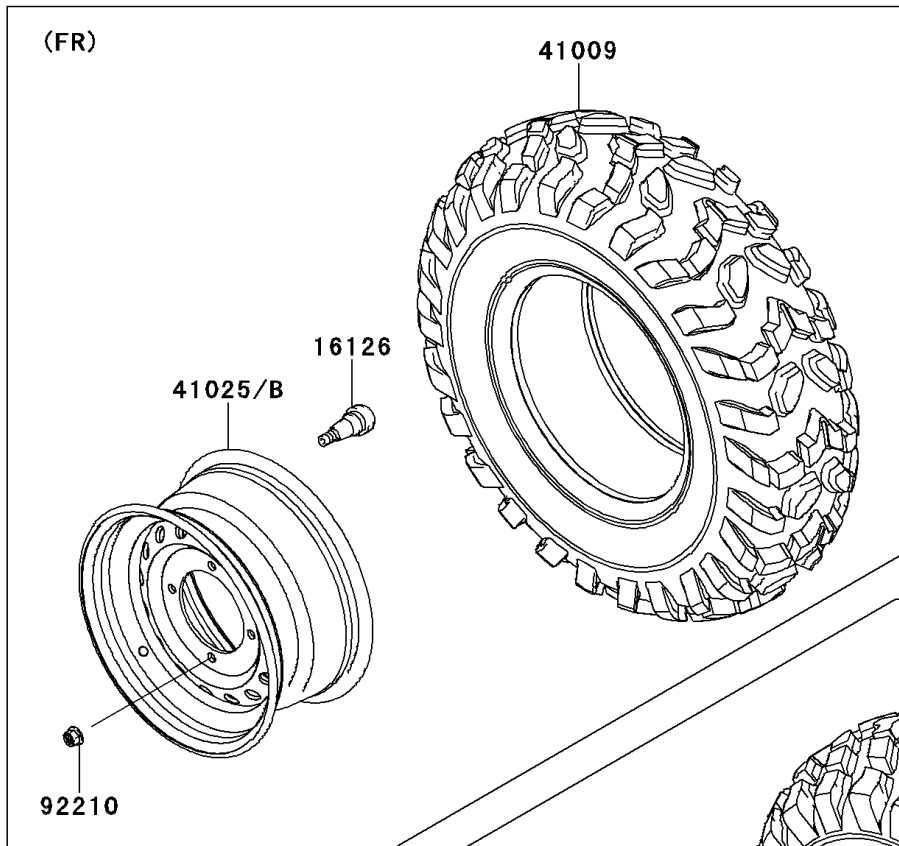

2011 TERYX® 750 FI 4x4 LE PARTS DIAGRAM

Wheels/Tires

F2210

2011 TERYX® 750 FI 4x4 LE PARTS LIST

Wheels/Tires

ITEM NAME	PART NUMBER	QUANTITY
VALVE (Ref # 16126)	16126-4001	4
TIRE,FR,26X8.00-12,M989 (Ref # 41009)	41009-0143	2
TIRE,RR,26X10.00-12,M990 (Ref # 41009A)	41009-0144	2
RIM,FR,12X6.0AT,CAMOUFLAGE (Ref # 41025)	41025-0123-16N	2
RIM,RR,12X8.0AT,CAMOUFLAGE (Ref # 41025A)	41025-0124-16N	2
NUT,12MM (Ref # 92210)	92210-0603	16