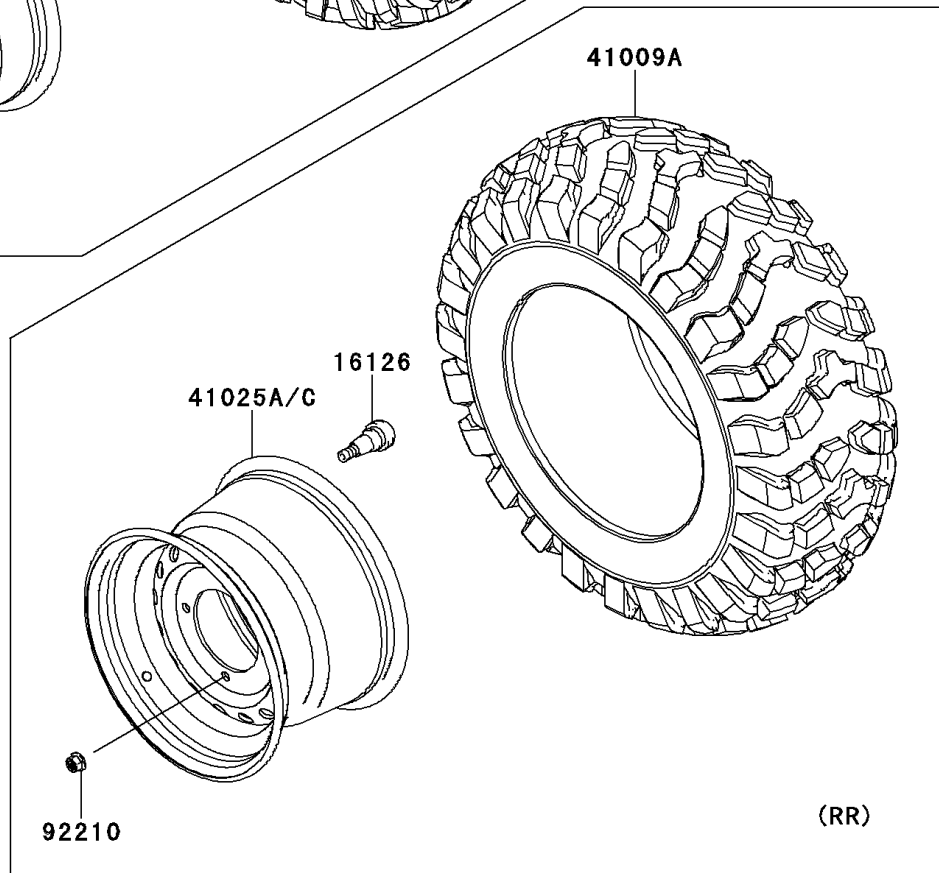

2011 TERYX® 750 FI 4x4 LE PARTS DIAGRAM

Wheels/Tires

F2210

2011 TERYX® 750 FI 4x4 LE PARTS LIST

Wheels/Tires

ITEM NAME	PART NUMBER	QUANTITY
VALVE (Ref # 16126)	16126-4001	4
TIRE,FR,26X8.00-12,M989 (Ref # 41009)	41009-0143	2
TIRE,RR,26X10.00-12,M990 (Ref # 41009A)	41009-0144	2
RIM,FR,12X6.0AT,CAMOUFLAGE (Ref # 41025)	41025-0123-16N	2
RIM,RR,12X8.0AT,CAMOUFLAGE (Ref # 41025A)	41025-0124-16N	2
NUT,12MM (Ref # 92210)	92210-0603	16