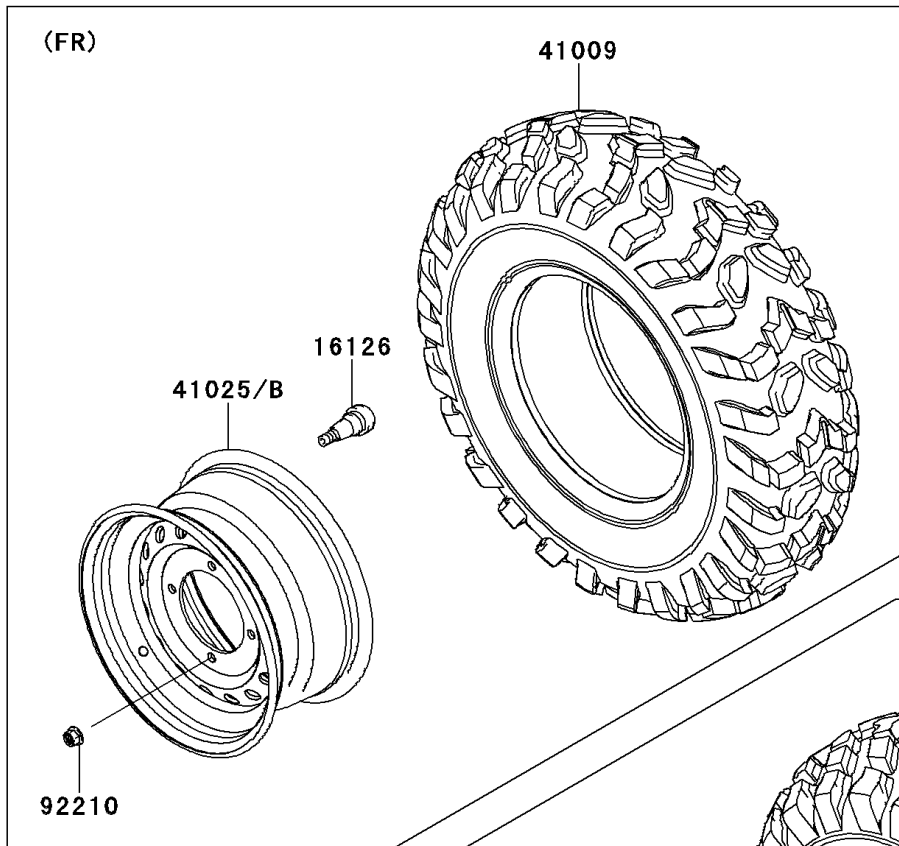

2012 TERYX® 750 FI 4x4 LE PARTS DIAGRAM

Wheels/Tires

F2210

2012 TERYX® 750 FI 4x4 LE PARTS LIST

Wheels/Tires

ITEM NAME	PART NUMBER	QUANTITY
VALVE (Ref # 16126)	16126-4001	4
TIRE,FR,26X8.00-12,M989 (Ref # 41009)	41009-0143	2
TIRE,RR,26X10.00-12,M990 (Ref # 41009A)	41009-0144	2
RIM,FR,12X6.0AT,CAMOUFLAGE (Ref # 41025B)	41025-0310-16N	2
RIM,RR,12X8.0AT,CAMOUFLAGE (Ref # 41025C)	41025-0311-16N	2
NUT,12MM (Ref # 92210)	92210-0603	16