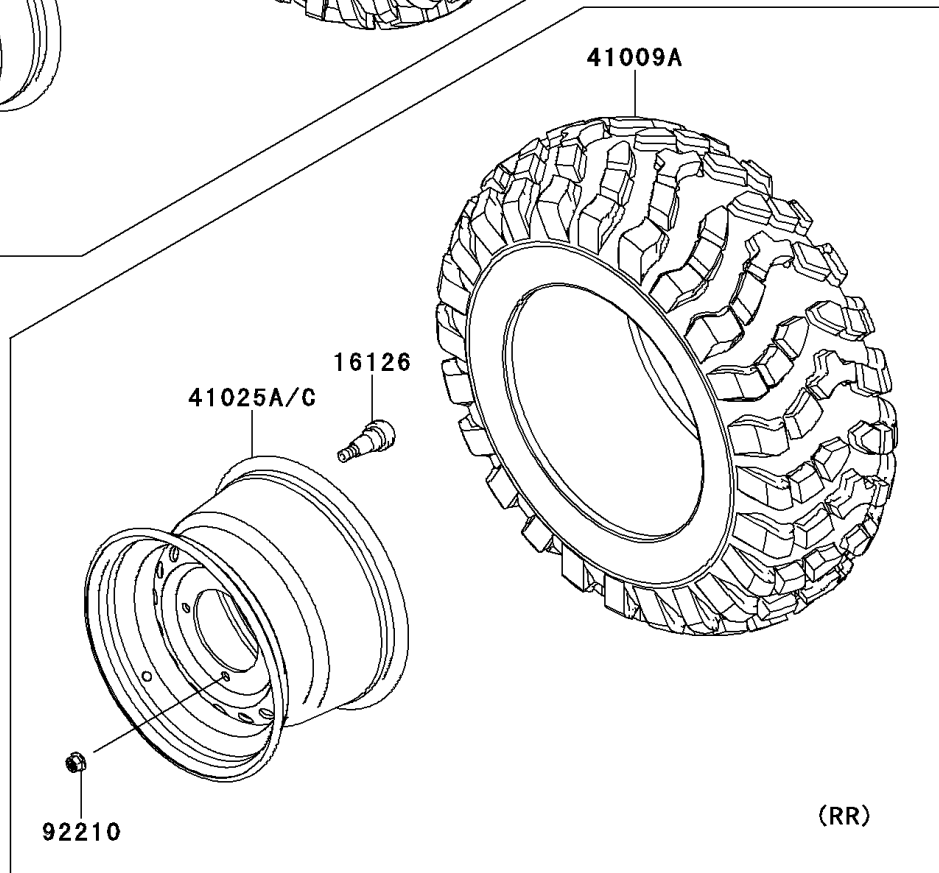

2012 TERYX® 750 FI 4x4 LE PARTS DIAGRAM

Wheels/Tires

F2210

2012 TERYX® 750 FI 4x4 LE PARTS LIST

Wheels/Tires

ITEM NAME	PART NUMBER	QUANTITY
VALVE (Ref # 16126)	16126-4001	4
TIRE,FR,26X8.00-12,M989 (Ref # 41009)	41009-0143	2
TIRE,RR,26X10.00-12,M990 (Ref # 41009A)	41009-0144	2
RIM,FR,12X6.0AT,CAMOUFLAGE (Ref # 41025B)	41025-0310-16N	2
RIM,RR,12X8.0AT,CAMOUFLAGE (Ref # 41025C)	41025-0311-16N	2
NUT,12MM (Ref # 92210)	92210-0603	16