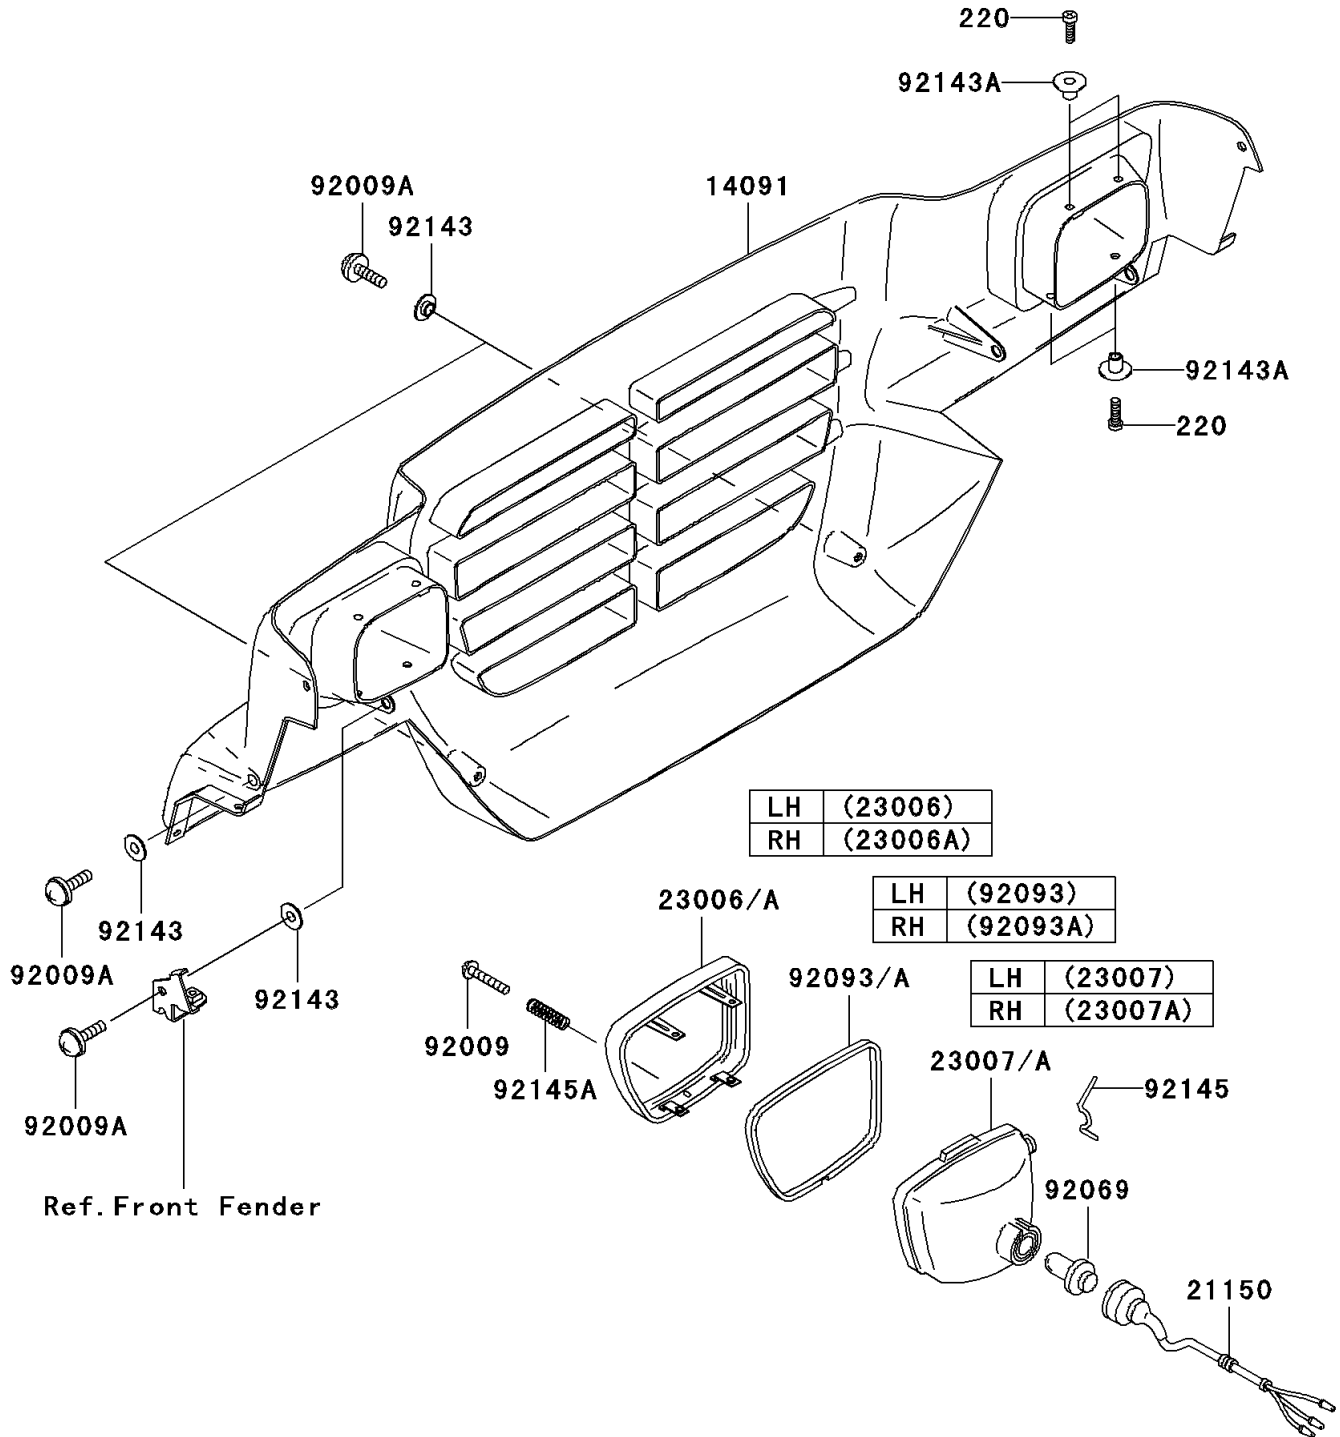

Mule 3010 Diesel 4X4 PARTS DIAGRAM

Headlight(s)

F2710

Mule 3010 Diesel 4X4 PARTS LIST

Headlight(s)

ITEM NAME	PART NUMBER	QUANTITY
SCREW-PAN-CROSS (Ref # 220)	220F0516	8
COVER,FRONT GRIL,F.BLACK (Ref # 14091)	14091-1225-6Z	1
CORD-ASSY,HEAD LAMP (Ref # 21150)	21150-1060	2
RIM-LAMP,LH (Ref # 23006)	23006-1075	1
RIM-LAMP,RH (Ref # 23006A)	23006-1076	1
LENS-COMP,HEAD LAMP,LH (Ref # 23007)	23007-1354	1
LENS-COMP,HEAD LAMP,RH (Ref # 23007A)	23007-1355	1
SCREW,TAPPING,4X30 (Ref # 92009)	92009-1139	2
SCREW,6X16 (Ref # 92009A)	92009-1621	6
BULB,12V 30/30W (Ref # 92069)	92069-1080	2
SEAL,HEAD LAMP,LH (Ref # 92093)	92093-1481	1
SEAL,HEAD LAMP,RH (Ref # 92093A)	92093-1482	1
COLLAR (Ref # 92143)	92143-1087	6
COLLAR (Ref # 92143A)	92143-1234	8
SPRING (Ref # 92145)	92145-1190	4
SPRING (Ref # 92145A)	92145-1230	2