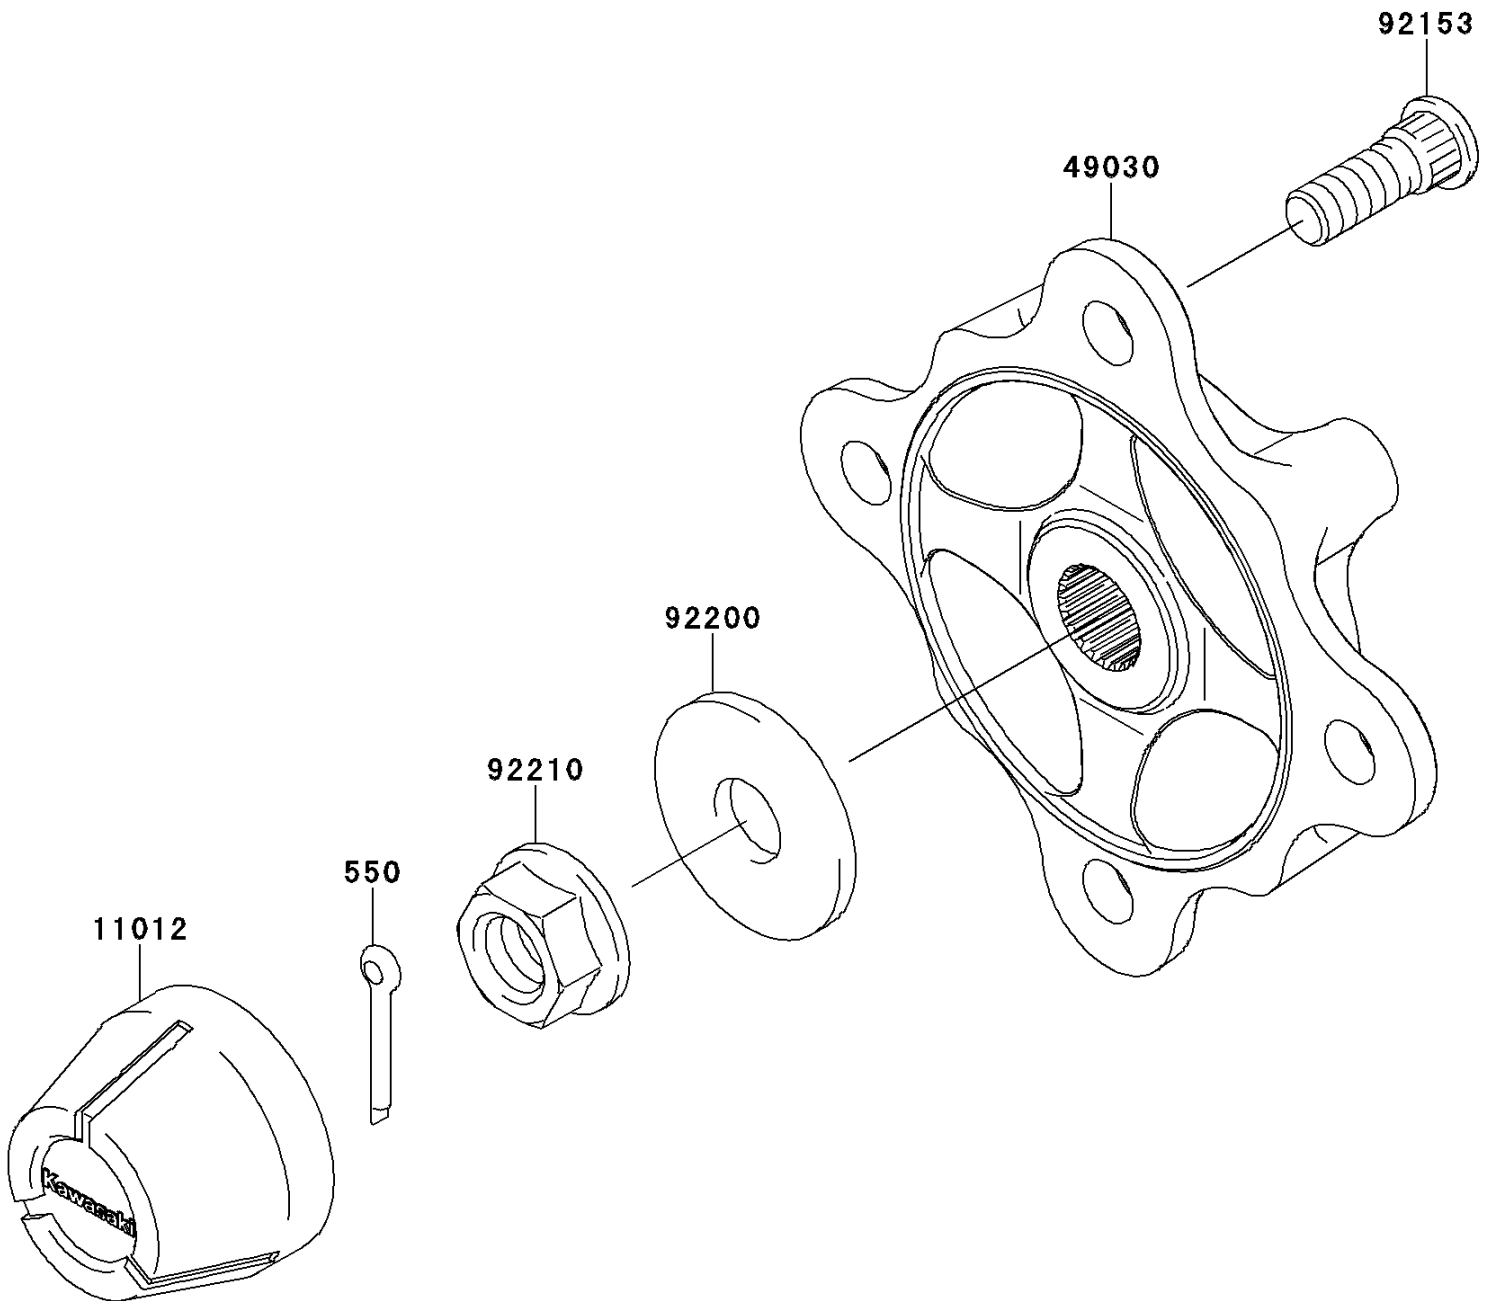

2011 TERYX® 750 FI 4x4 LE PARTS DIAGRAM

Front Hubs/Brakes

F2230

2011 TERYX® 750 FI 4x4 LE PARTS LIST

Front Hubs/Brakes

ITEM NAME	PART NUMBER	QUANTITY
PIN-COTTER,4.0X30 (Ref # 550)	550AA4030	2
CAP,WHEEL (Ref # 11012)	11012-1969	2
HUB,FR (Ref # 49030)	49030-0041	2
BOLT,12MM (Ref # 92153)	92153-1915	8
WASHER,18.5X52X4.5 (Ref # 92200)	92200-0425	2
NUT,FLANGED,18MM (Ref # 92210)	92210-0132	2