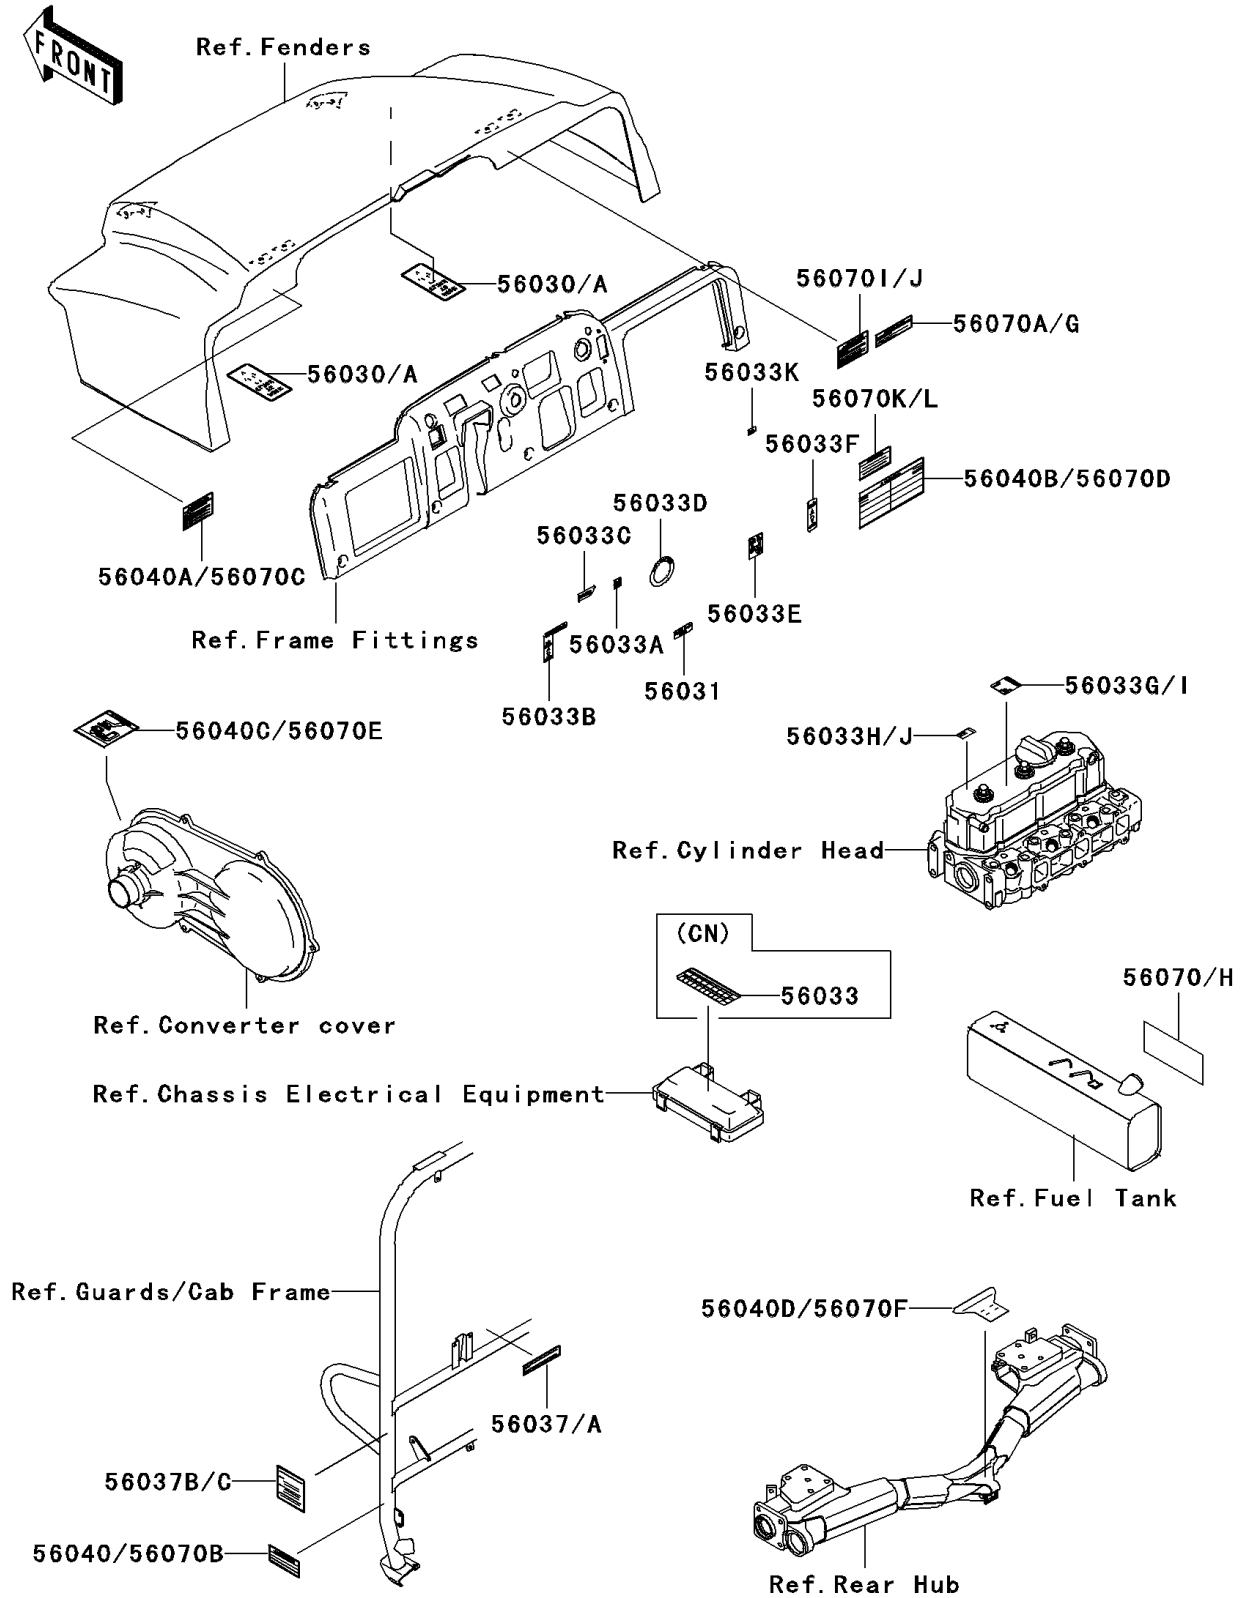

# Mule 3010 Diesel 4X4 PARTS DIAGRAM

Labels

F2860

## Labels

ITEM NAME	PART NUMBER	QUANTITY
LABEL,BONNET OPERATION (Ref # 56030)	56030-1240	2
LABEL-MANUAL,BRAKE FLUID LEVEL (Ref # 56031)	56031-1818	1
LABEL-MANUAL,GLOW (Ref # 56033A)	56033-1180	1
LABEL-MANUAL,DIFF MODE (Ref # 56033B)	56033-1183	1
LABEL-MANUAL,IGNITION (Ref # 56033C)	56033-1184	1
LABEL-MANUAL,IGNITION,ON/OFF (Ref # 56033D)	56033-1185	1
LABEL-MANUAL,SHIFT (Ref # 56033E)	56033-1186	1
LABEL-MANUAL,2WD/4WD (Ref # 56033F)	56033-1187	1
LABEL-MANUAL,ENGINE OIL (Ref # 56033G)	56033-1321	1
LABEL-MANUAL,ENGINE OIL (Ref # 56033H)	56033-1322	1
LABEL-MANUAL,OIL PRESSURE (Ref # 56033K)	56033-7501	1
LABEL-SPECIFICATION,CARGO BED (Ref # 56037)	56037-1821	1
LABEL-SPECIFICATION,TIRE INFO (Ref # 56037B)	56037-7502	1
LABEL-WARNING,BED RAISED (Ref # 56040)	56040-1242	1
LABEL-WARNING,OFF-HIGHWAY (Ref # 56040A)	56040-1317	1
LABEL-WARNING,GENERAL (Ref # 56040B)	56040-1339	1
LABEL-WARNING,HOT SURFACES (Ref # 56040C)	56040-1340	1
LABEL-WARNING,TRAILER HITCH (Ref # 56040D)	56040-1341	1
LABEL-WARNING,GASOLINE (Ref # 56070)	56070-1185	1
LABEL-WARNING,SHIFT CAUTION (Ref # 56070A)	56070-1201	1
LABEL-WARNING,BONNET OPERATION (Ref # 56070I)	56070-1240	1
LABEL-WARNING,BELT SLIPPAGE (Ref # 56070K)	56070-7505	1
LABEL,BONNET OPERATION (Ref # 56030A)	56030-1246	2
LABEL-MANUAL,FUSE BOX (Ref # 56033)	56033-0019	1
LABEL-MANUAL,ENGINE OIL (Ref # 56033I)	56033-1323	1
LABEL-MANUAL,ENGINE OIL (Ref # 56033J)	56033-1324	1
LABEL-SPECIFICATION,CARGO BED (Ref # 56037A)	56037-1865	1
LABEL-SPECIFICATION,TIRE INFO (Ref # 56037C)	56037-7504	1
LABEL,BED RAISED(FRENCH) (Ref # 56070B)	56070-1204	1