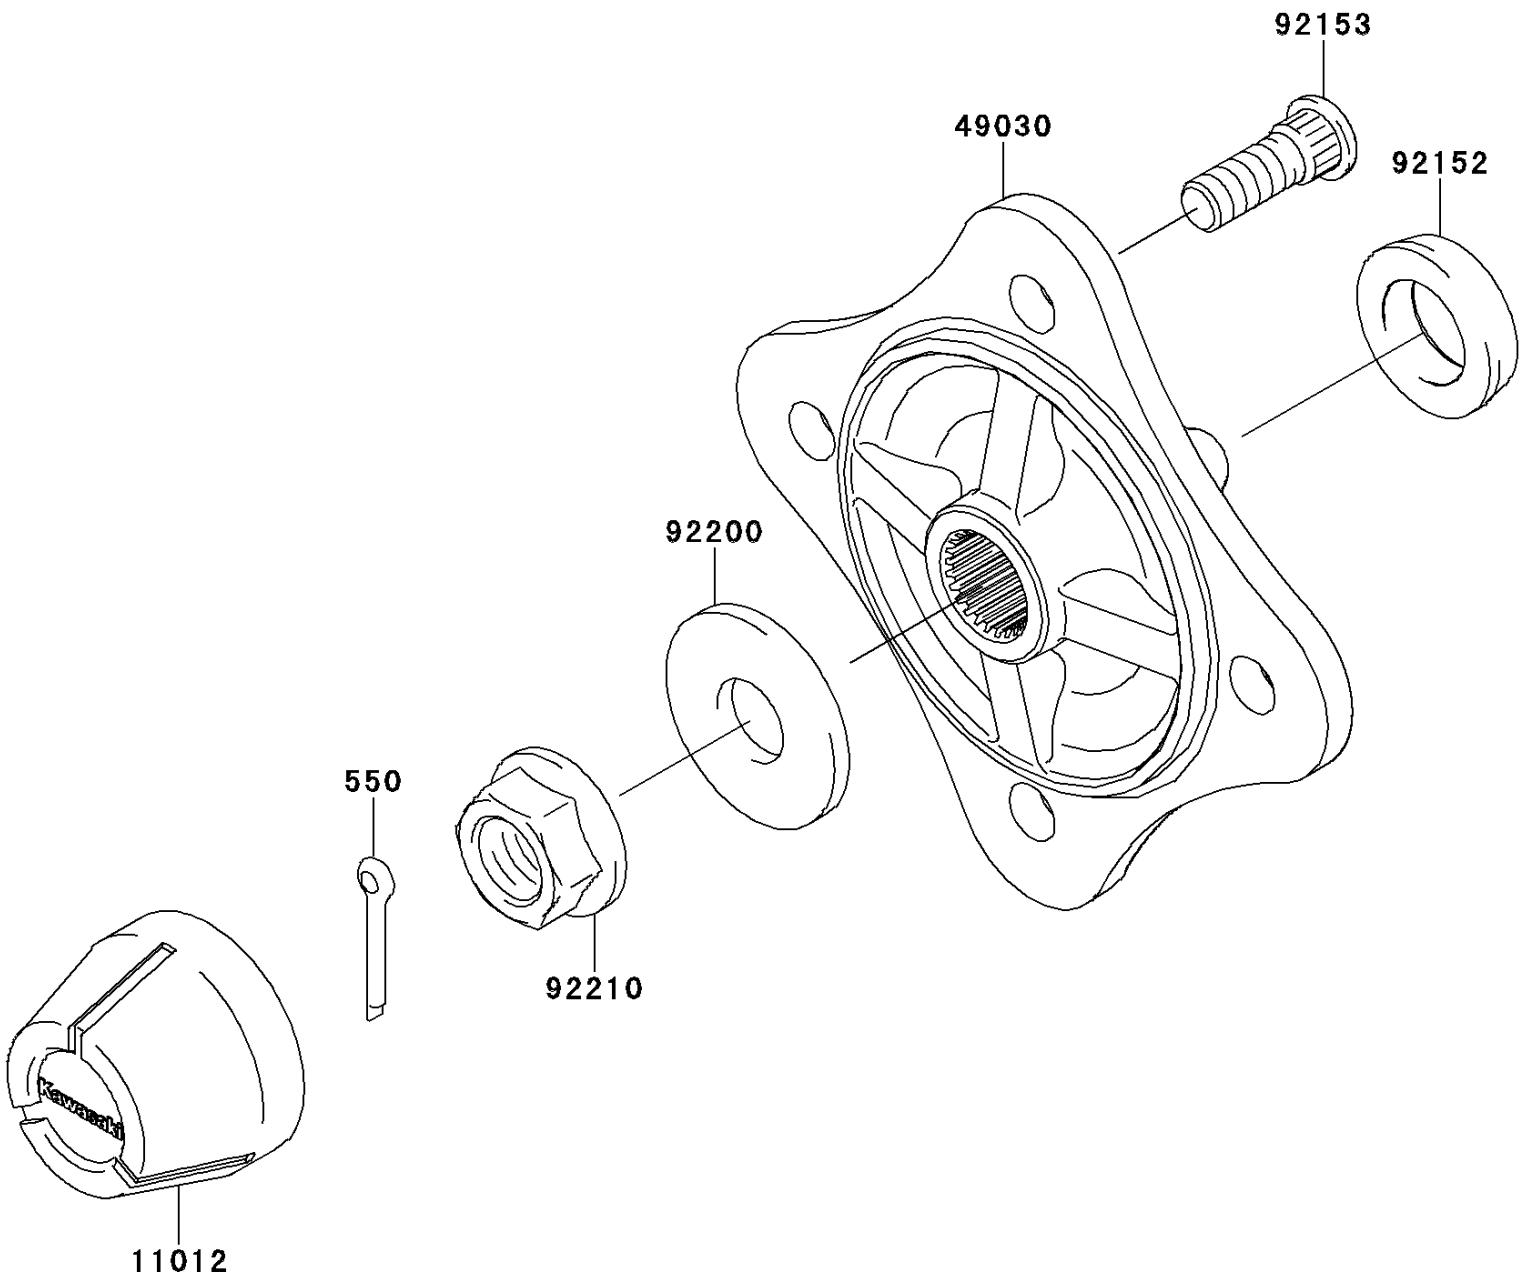

2010 Teryx® 750 FI 4x4 LE PARTS DIAGRAM

Rear Hubs/Brakes

F2240

2010 Teryx® 750 FI 4x4 LE PARTS LIST

Rear Hubs/Brakes

ITEM NAME	PART NUMBER	QUANTITY
PIN-COTTER,4.0X30 (Ref # 550)	550AA4030	2
CAP,WHEEL (Ref # 11012)	11012-1969	2
HUB,RR (Ref # 49030)	49030-0042	2
COLLAR (Ref # 92152)	92152-0631	2
BOLT,12MM (Ref # 92153)	92153-1915	8
WASHER,20.3X52X4.5 (Ref # 92200)	92200-0130	2
NUT,FLANGED,20MM (Ref # 92210)	92210-2093	2