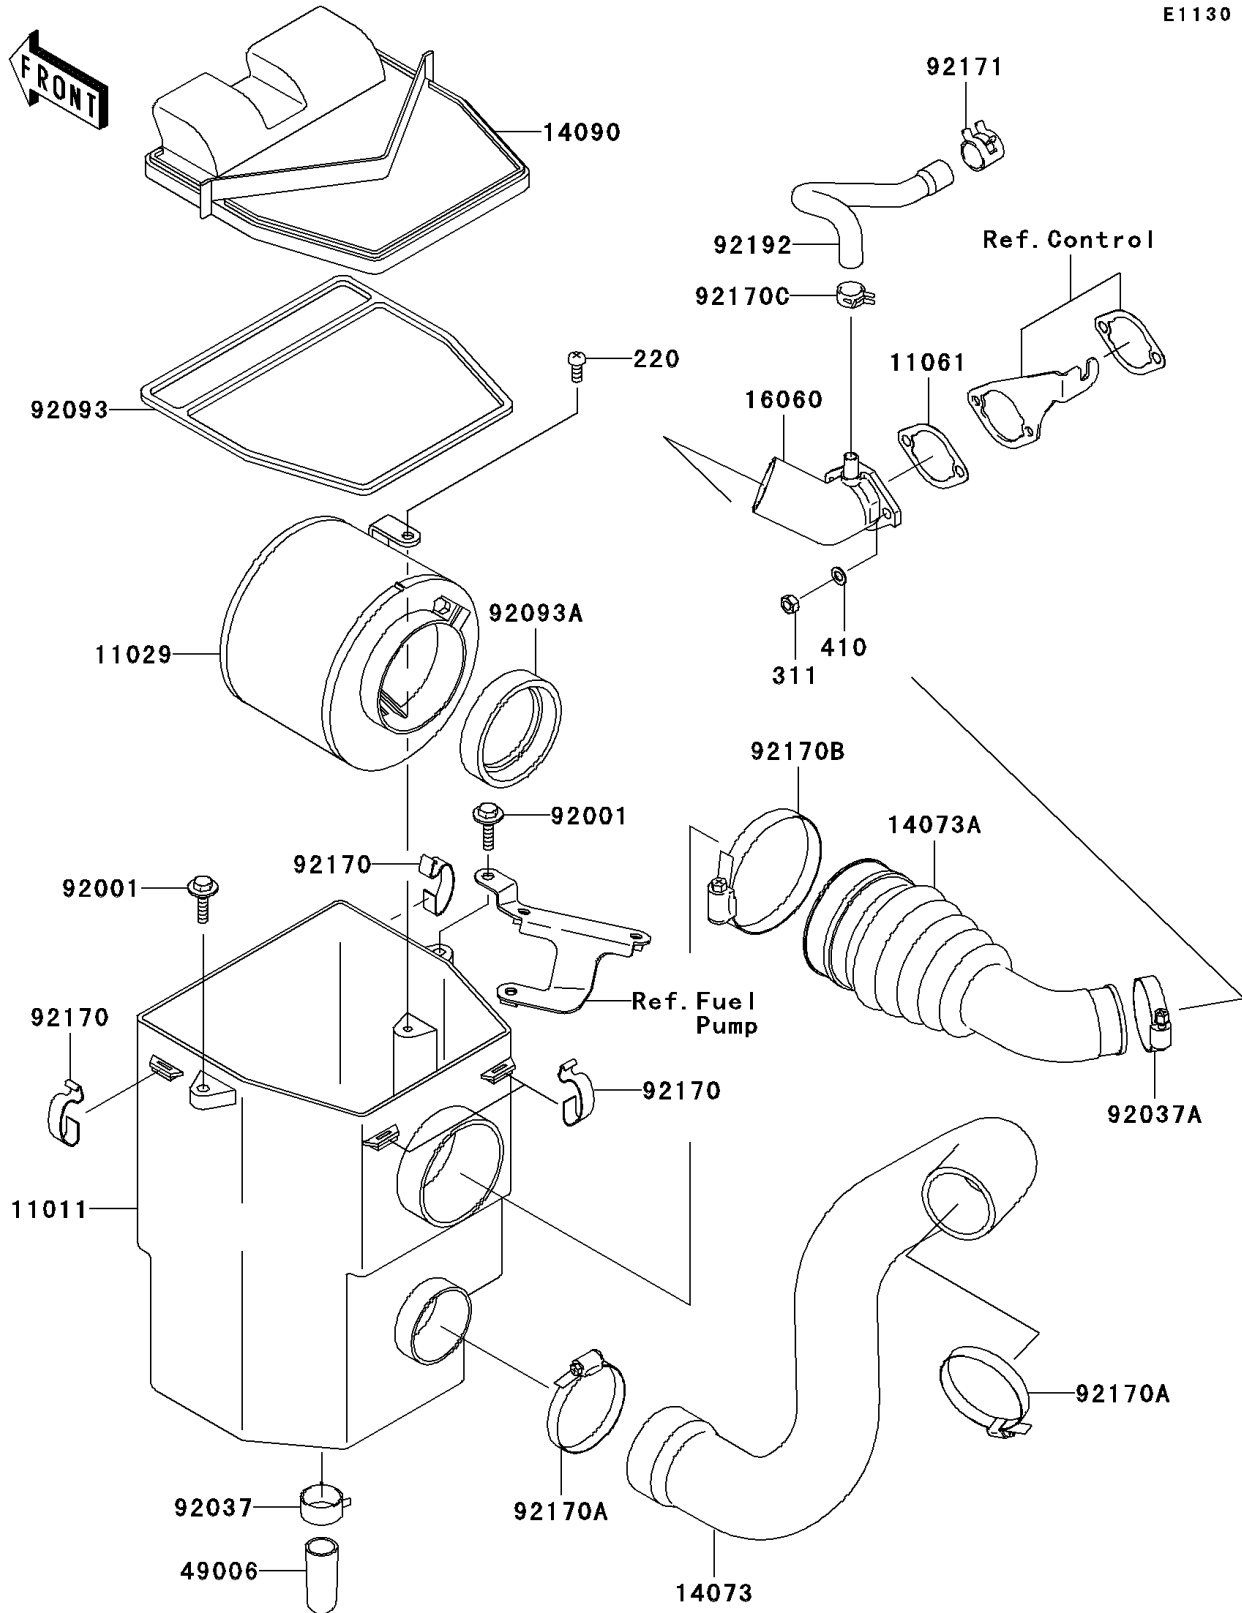

Mule 610 4x4 PARTS DIAGRAM

Air Cleaner

E1130

Mule 610 4x4 PARTS LIST

Air Cleaner

ITEM NAME	PART NUMBER	QUANTITY
SCREW-PAN-CROS,6X14 (Ref # 220)	220B0614	1
NUT-HEX,6MM (Ref # 311)	311B0600	2
WASHER-PLAIN-SMALL,6MM (Ref # 410)	410B0600	2
CASE-AIR FILTER (Ref # 11011)	11011-1367	1
ELEMENT-ASSY-AIR FILTER (Ref # 11029)	11029-1004	1
GASKET (Ref # 11061)	11061-7026	1
DUCT,FRAME-AIR FILTER (Ref # 14073)	14073-0072	1
DUCT,AIR FILTER-IN.PIPE (Ref # 14073A)	14073-0074	1
COVER,AIR FILTER (Ref # 14090)	14090-1106	1
PIPE-INTAKE (Ref # 16060)	16060-2210	1
BOOT (Ref # 49006)	49006-1351	1
BOLT,6X25,W/WASHER (Ref # 92001)	92001-1140	2
CLAMP,HOSE CLIP (Ref # 92037)	92037-1460	1
CLAMP (Ref # 92037A)	92037-506	1
SEAL,AIR FILTER (Ref # 92093)	92093-1241	1
SEAL,DUST (Ref # 92093A)	92093-1322	1
CLAMP,AIR FILTER (Ref # 92170)	92170-1211	4
CLAMP (Ref # 92170A)	92170-1674	2
CLAMP (Ref # 92170B)	92170-1679	1
CLAMP (Ref # 92170C)	92170-7003	1
CLAMP (Ref # 92171)	92171-7013	1
TUBE,BREATHER (Ref # 92192)	92192-2084	1