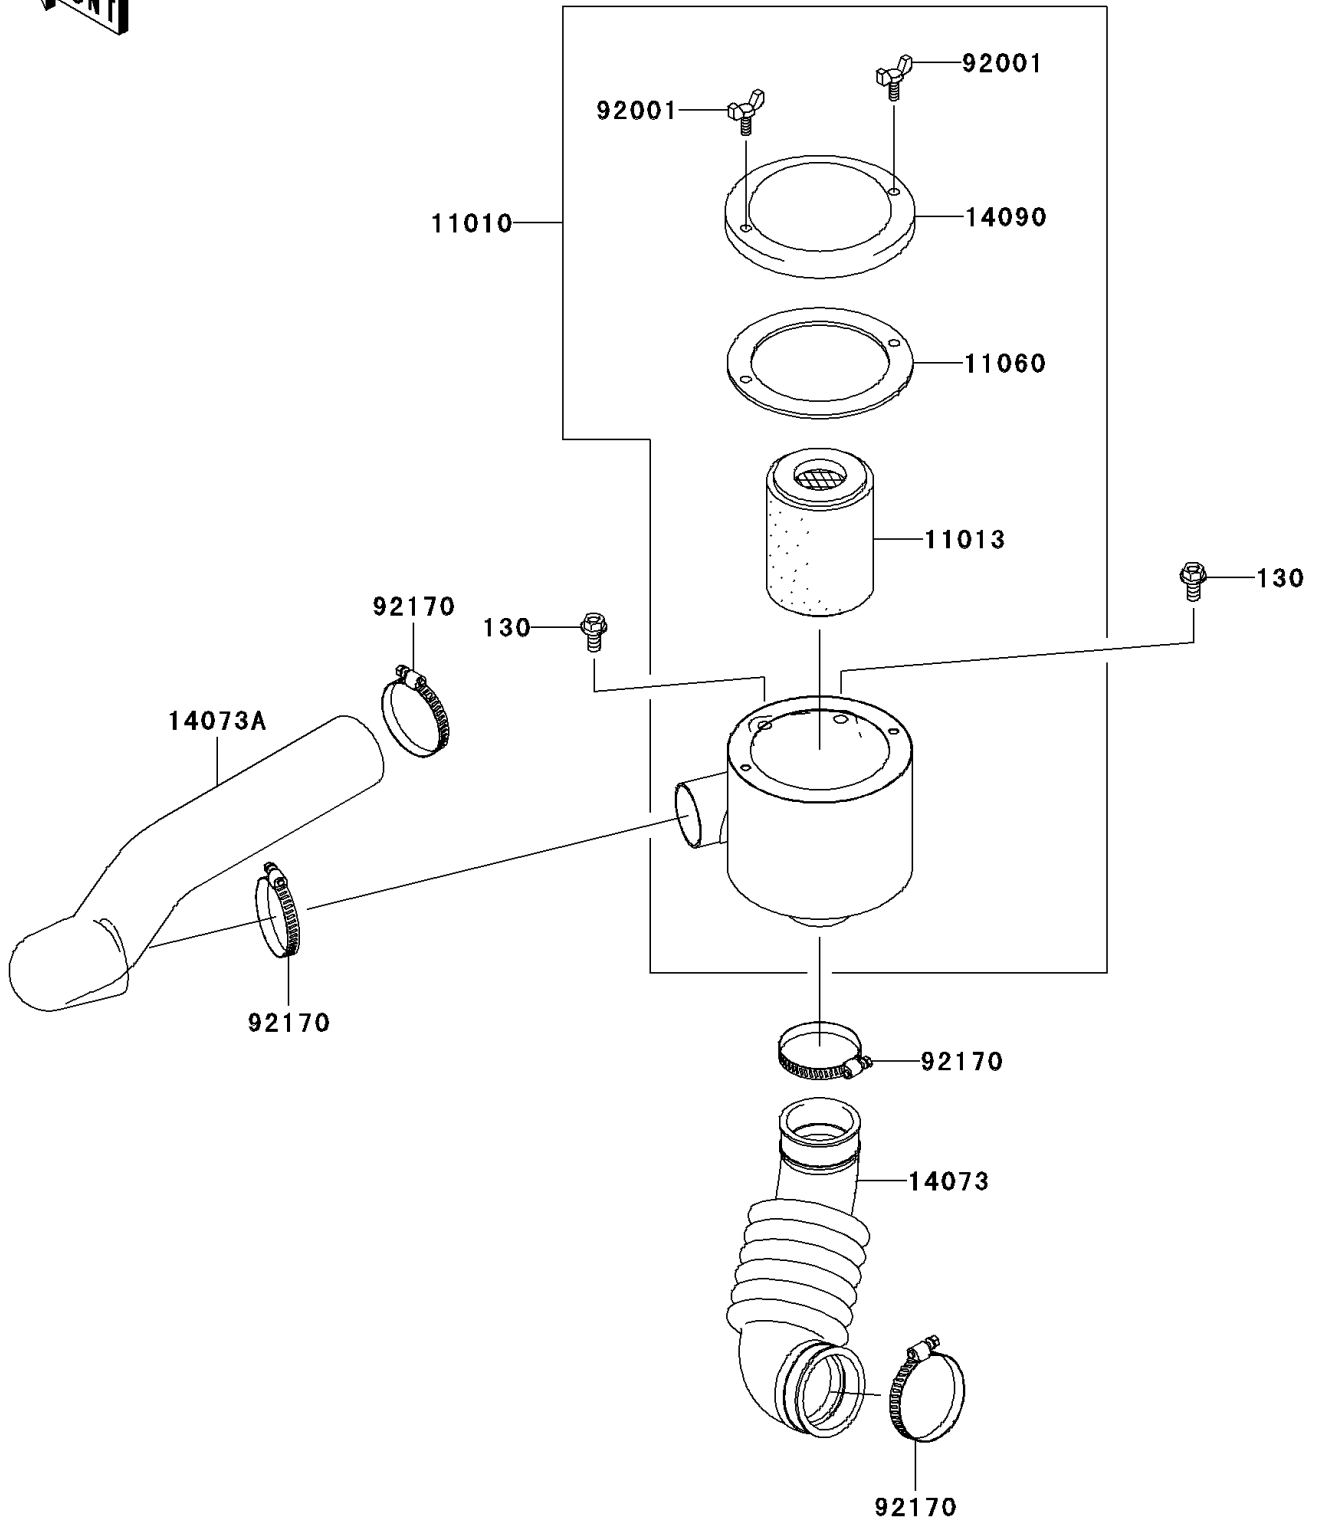

Mule 610 4x4 PARTS DIAGRAM

Air Cleaner-Belt Converter

E1394

Mule 610 4x4 PARTS LIST

Air Cleaner-Belt Converter

ITEM NAME	PART NUMBER	QUANTITY
BOLT-FLANGED,8X16 (Ref # 130)	130J0816	2
FILTER-ASSY-AIR (Ref # 11010)	11010-0055	1
ELEMENT-AIR FILTER (Ref # 11013)	11013-1263	1
GASKET,AIR FILTER CASE (Ref # 11060)	11060-1975	1
DUCT,AIR FILTER-CASE (Ref # 14073)	14073-0061	1
DUCT,BAR-AIR FILTER (Ref # 14073A)	14073-0080	1
COVER,AIR FILTER (Ref # 14090)	14090-1766	1
BOLT,WING,6X15 (Ref # 92001)	92001-1703	2
CLAMP (Ref # 92170)	92170-1674	4