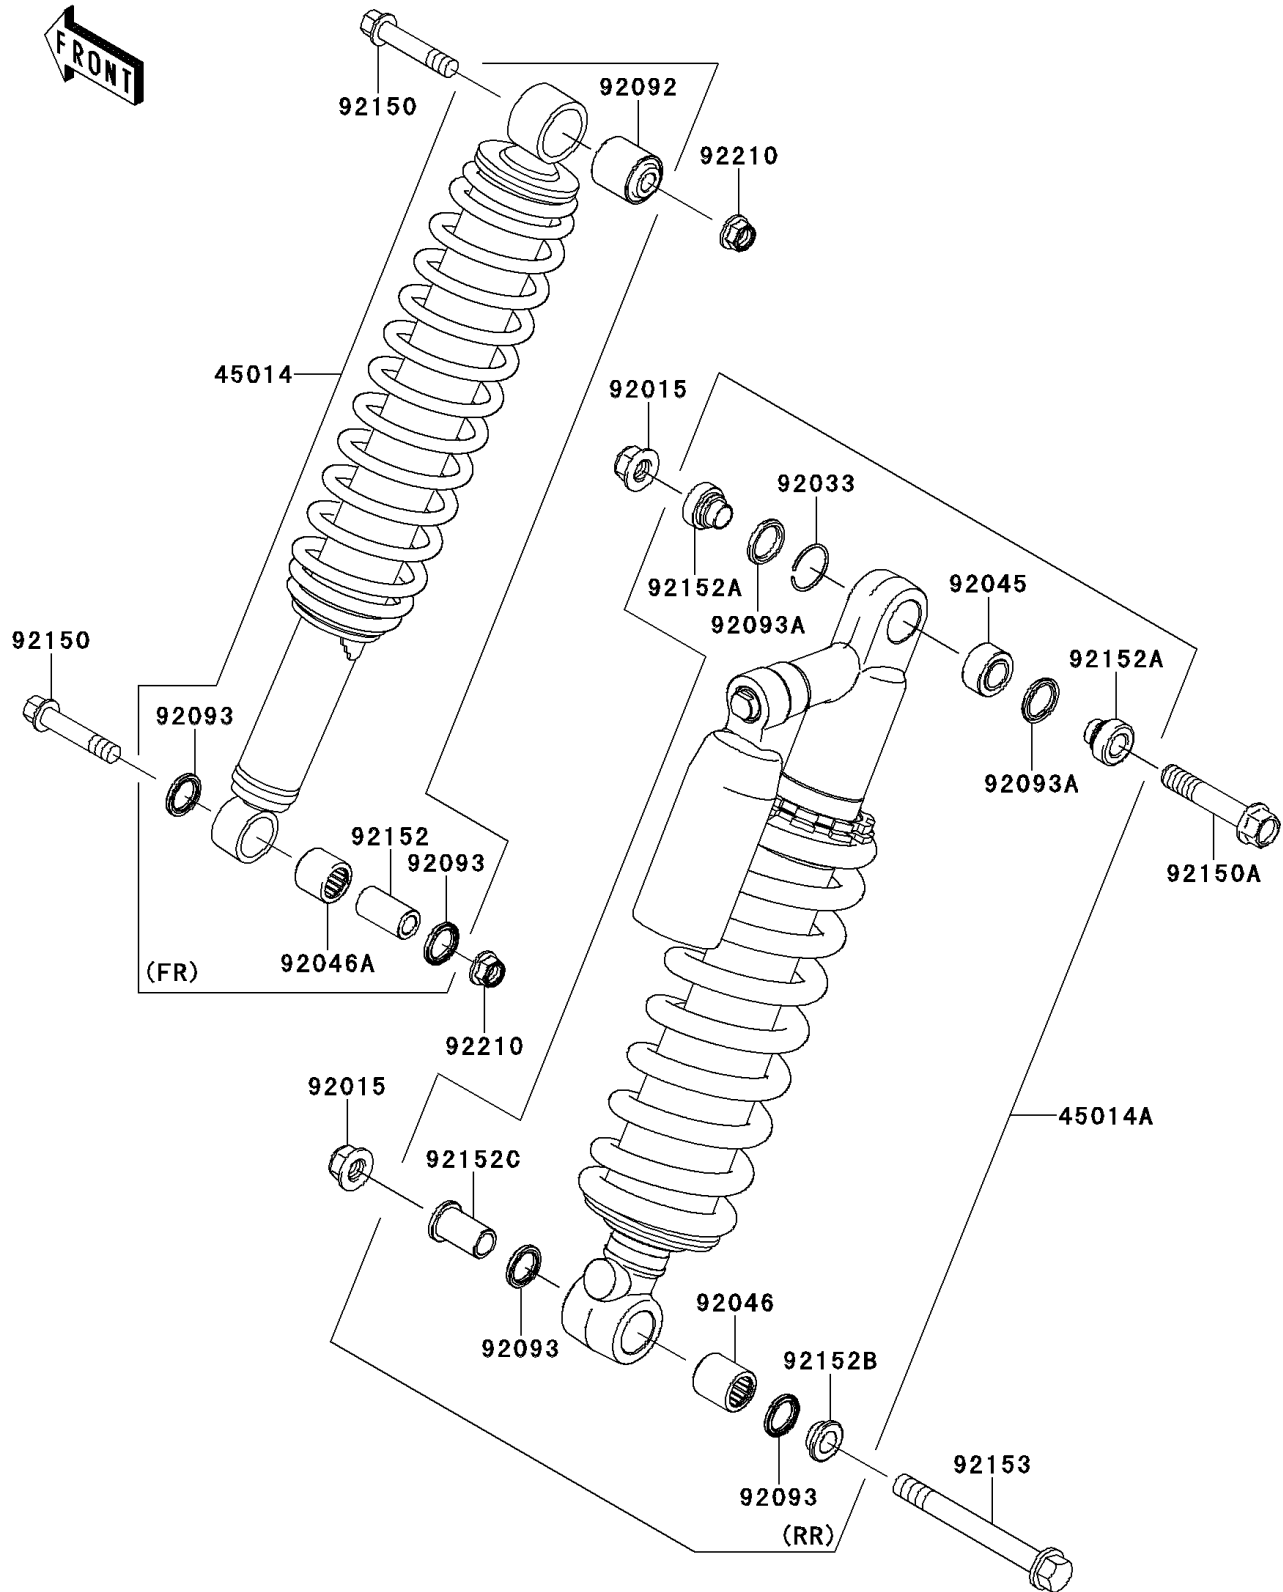

2010 Teryx® 750 FI 4x4 LE PARTS DIAGRAM

Shock Absorber(s)

F2280

2010 Teryx® 750 FI 4x4 LE PARTS LIST

Shock Absorber(s)

ITEM NAME	PART NUMBER	QUANTITY
SHOCKABSORBER,FR,BLACK (Ref # 45014)	45014-0232-17D	2
SHOCKABSORBER,RR,BLACK (Ref # 45014A)	45014-0262-17D	2
NUT,LOCK,FLANGED,12MM (Ref # 92015)	92015-1433	4
RING-SNAP (Ref # 92033)	92033-0054	2
BEARING-BALL (Ref # 92045)	92045-0120	2
BEARING-NEEDLE (Ref # 92046)	92046-0031	2
BEARING-NEEDLE (Ref # 92046A)	92046-0032	2
BUSHING-RUBBER (Ref # 92092)	92092-0014	2
SEAL (Ref # 92093)	92093-0124	8
SEAL (Ref # 92093A)	92093-0125	4
BOLT,FLANGED,10X50 (Ref # 92150)	92150-1125	4
BOLT,FLANGED,12X63 (Ref # 92150A)	92150-1258	2
COLLAR (Ref # 92152)	92152-0635	2
COLLAR (Ref # 92152A)	92152-0637	4
COLLAR (Ref # 92152B)	92152-0681	2
COLLAR (Ref # 92152C)	92152-0682	2
BOLT,FRANGED,12X108 (Ref # 92153)	92153-1741	2
NUT,LOCK,FLANGED,10MM (Ref # 92210)	92210-1080	4