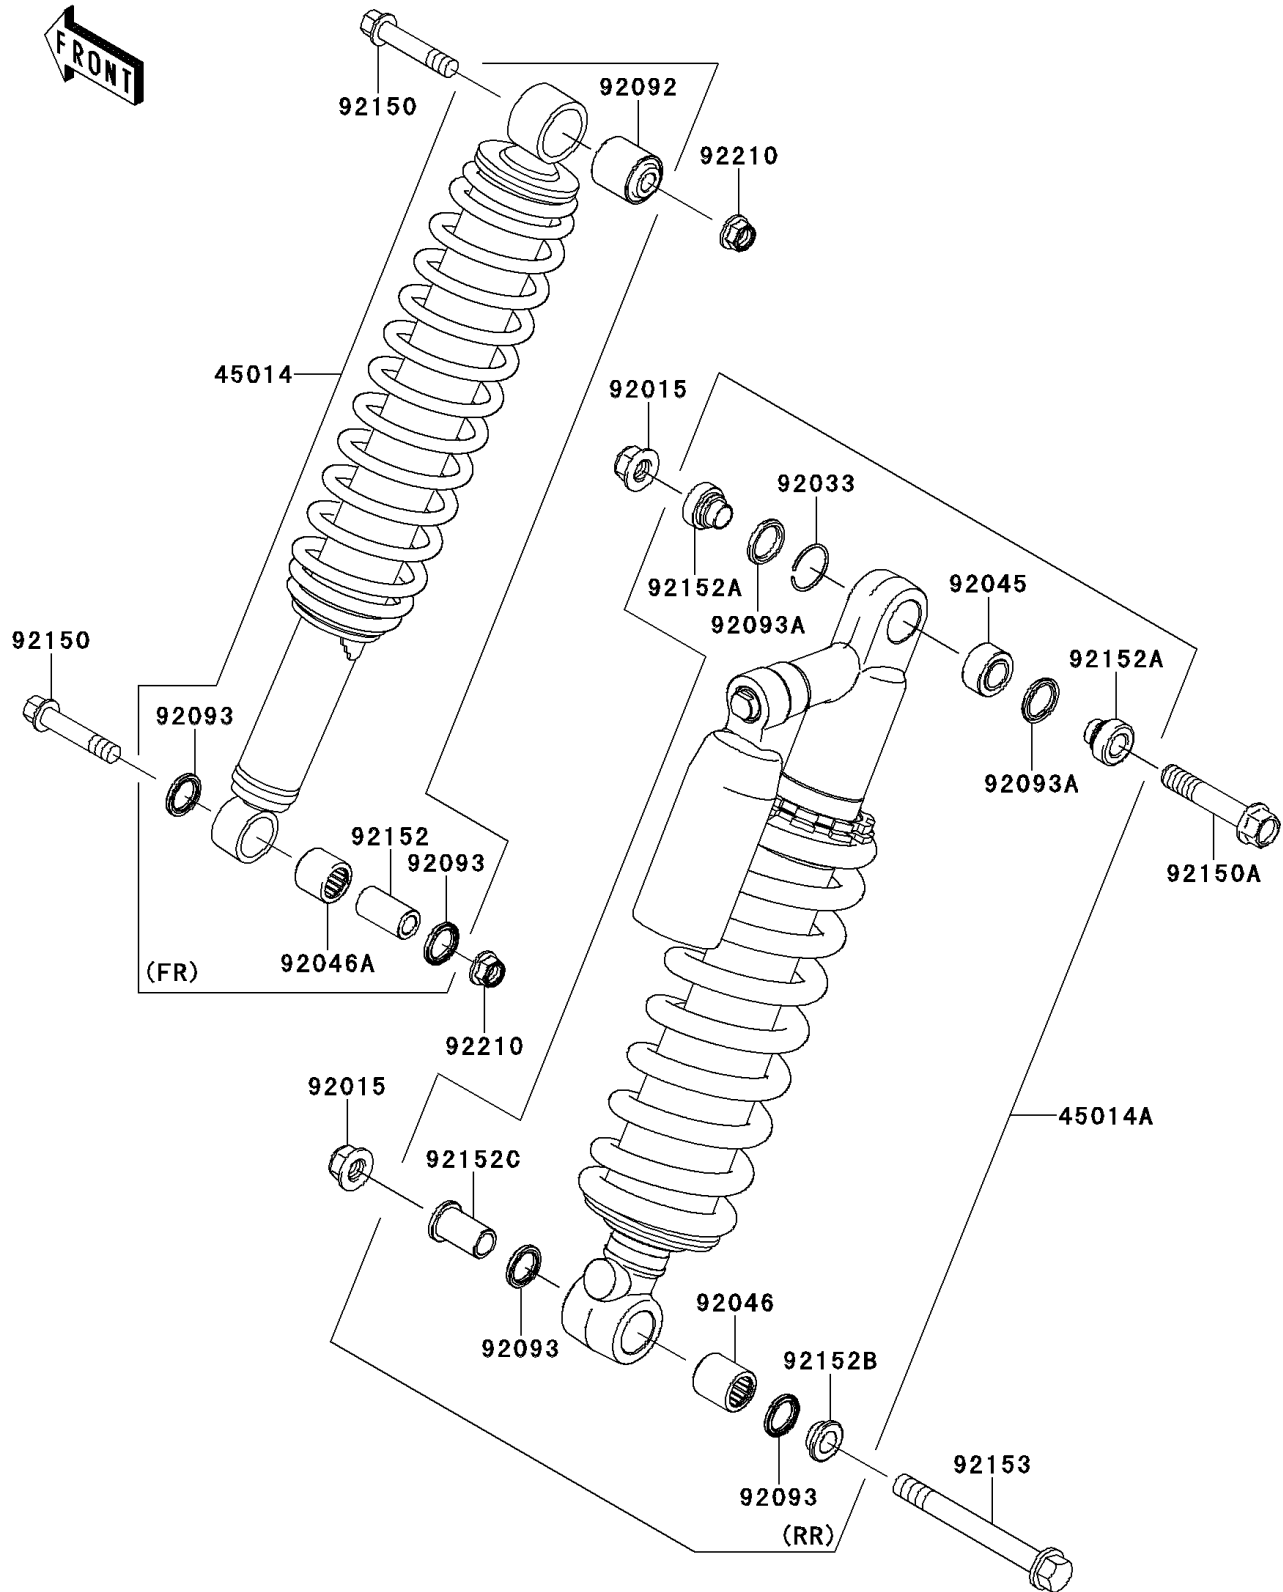

2011 TERYX® 750 FI 4x4 LE PARTS DIAGRAM

Shock Absorber(s)

F2280

2011 TERYX® 750 FI 4x4 LE PARTS LIST

Shock Absorber(s)

ITEM NAME	PART NUMBER	QUANTITY
SHOCKABSORBER,FR,BLACK (Ref # 45014)	45014-0232-17D	2
SHOCKABSORBER,RR,BLACK (Ref # 45014A)	45014-0262-17D	2
NUT,LOCK,FLANGED,12MM (Ref # 92015)	92015-1433	4
RING-SNAP (Ref # 92033)	92033-0054	2
BEARING-BALL (Ref # 92045)	92045-0120	2
BEARING-NEEDLE (Ref # 92046)	92046-0031	2
BEARING-NEEDLE (Ref # 92046A)	92046-0032	2
BUSHING-RUBBER (Ref # 92092)	92092-0014	2
SEAL (Ref # 92093)	92093-0124	8
SEAL (Ref # 92093A)	92093-0125	4
BOLT,FLANGED,10X50 (Ref # 92150)	92150-1125	4
BOLT,FLANGED,12X63 (Ref # 92150A)	92150-1258	2
COLLAR (Ref # 92152)	92152-0635	2
COLLAR (Ref # 92152A)	92152-0637	4
COLLAR (Ref # 92152B)	92152-0681	2
COLLAR (Ref # 92152C)	92152-0682	2
BOLT,FRANGED,12X108 (Ref # 92153)	92153-1741	2
NUT,LOCK,FLANGED,10MM (Ref # 92210)	92210-1080	4