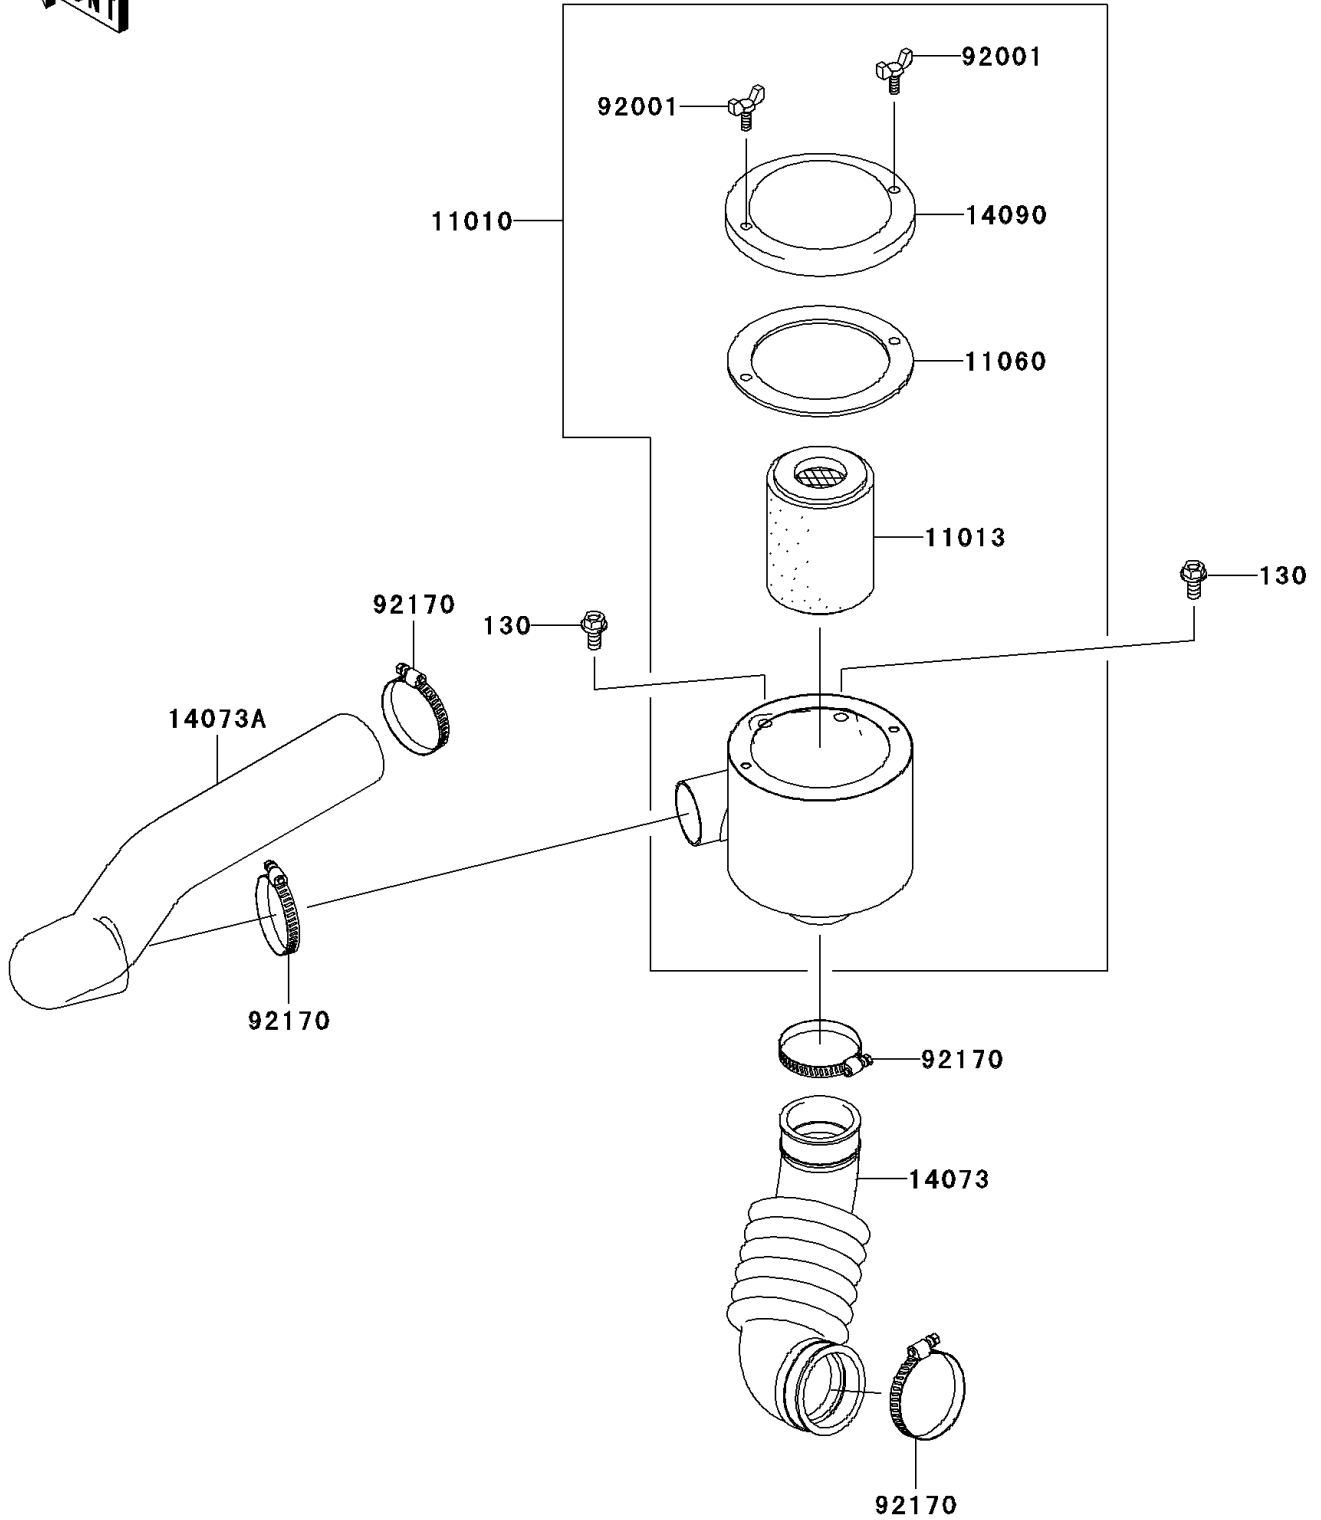

2005 Mule 600 PARTS DIAGRAM

Air Cleaner-Belt Converter

E1394

2005 Mule 600 PARTS LIST

Air Cleaner-Belt Converter

ITEM NAME	PART NUMBER	QUANTITY
BOLT-FLANGED,8X16 (Ref # 130)	130J0816	2
FILTER-ASSY-AIR (Ref # 11010)	11010-0055	1
ELEMENT-AIR FILTER (Ref # 11013)	11013-1263	1
GASKET,AIR FILTER CASE (Ref # 11060)	11060-1975	1
DUCT,AIR FILTER-CASE (Ref # 14073)	14073-0061	1
DUCT,BAR-AIR FILTER (Ref # 14073A)	14073-0080	1
COVER,AIR FILTER (Ref # 14090)	14090-1766	1
BOLT,WING,6X15 (Ref # 92001)	92001-1703	2
CLAMP (Ref # 92170)	92170-1674	4