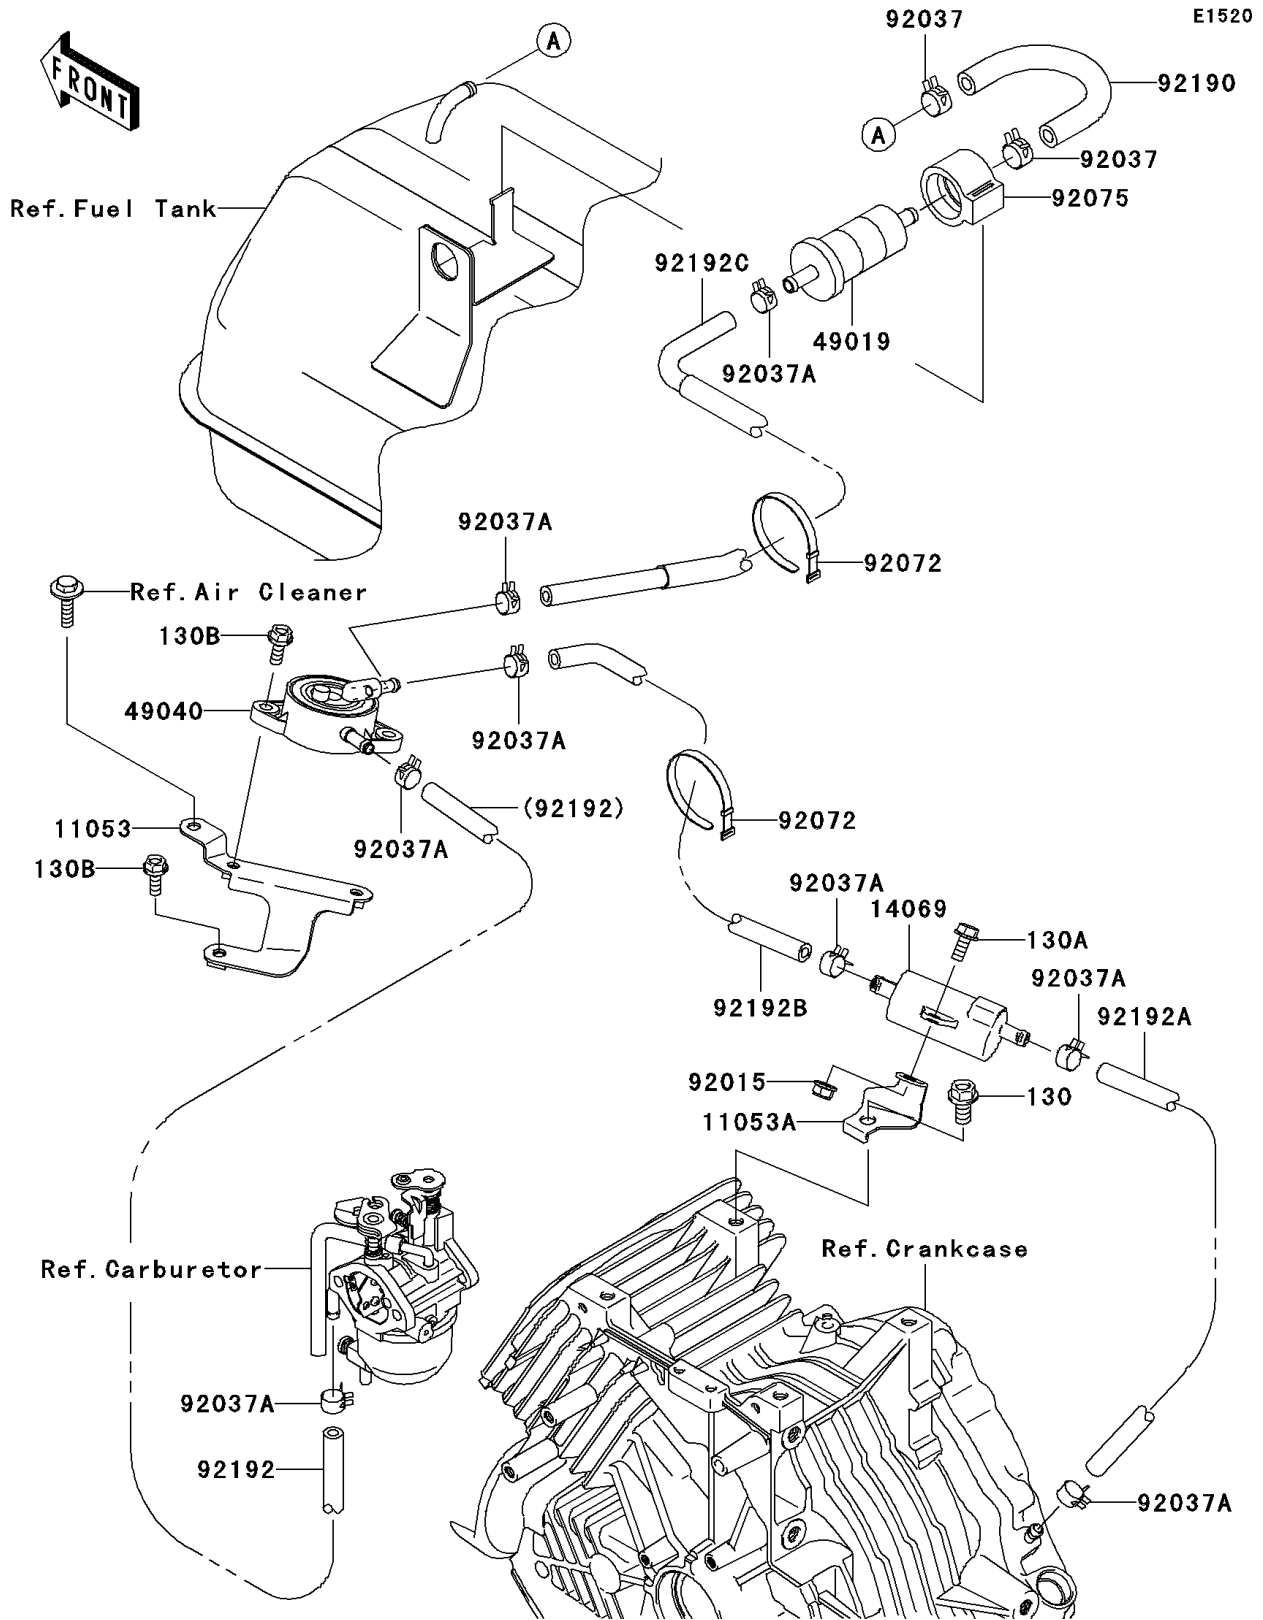

# Mule 600 PARTS DIAGRAM

Fuel Pump

# Mule 600 PARTS LIST

## Fuel Pump

ITEM NAME	PART NUMBER	QUANTITY
BOLT-FLANGED,8X16 (Ref # 130)	130B0816	1
BOLT-FLANGED,6X14 (Ref # 130A)	130G0614	1
BOLT-FLANGED,6X16 (Ref # 130B)	130J0616	3
BRACKET,FUEL PUMP (Ref # 11053)	11053-1644	1
BRACKET,BREATHER (Ref # 11053A)	11053-1711	1
BREATHER (Ref # 14069)	14069-0003	1
FILTER-FUEL (Ref # 49019)	49019-1055	1
PUMP-FUEL (Ref # 49040)	49040-7001	1
NUT,LOCK,FLANGED,6MM (Ref # 92015)	92015-1339	1
CLAMP,HOSE CLIP (Ref # 92037)	92037-1181	2
CLAMP,TUBE (Ref # 92037A)	92037-1505	8
BAND,L=186 (Ref # 92072)	92072-056	2
DAMPER,FUEL FILTER (Ref # 92075)	92075-1853	1
TUBE,7.5X3.5X200 (Ref # 92190)	92190-1104	1
TUBE,5.8X10.8X350 (Ref # 92192)	92192-0201	1
TUBE,5.8X10.8X270 (Ref # 92192A)	92192-0204	1
TUBE,PUMP-BREATHER (Ref # 92192B)	92192-0221	1
TUBE,5.8X10.8X515,GUARD (Ref # 92192C)	92192-0222	1