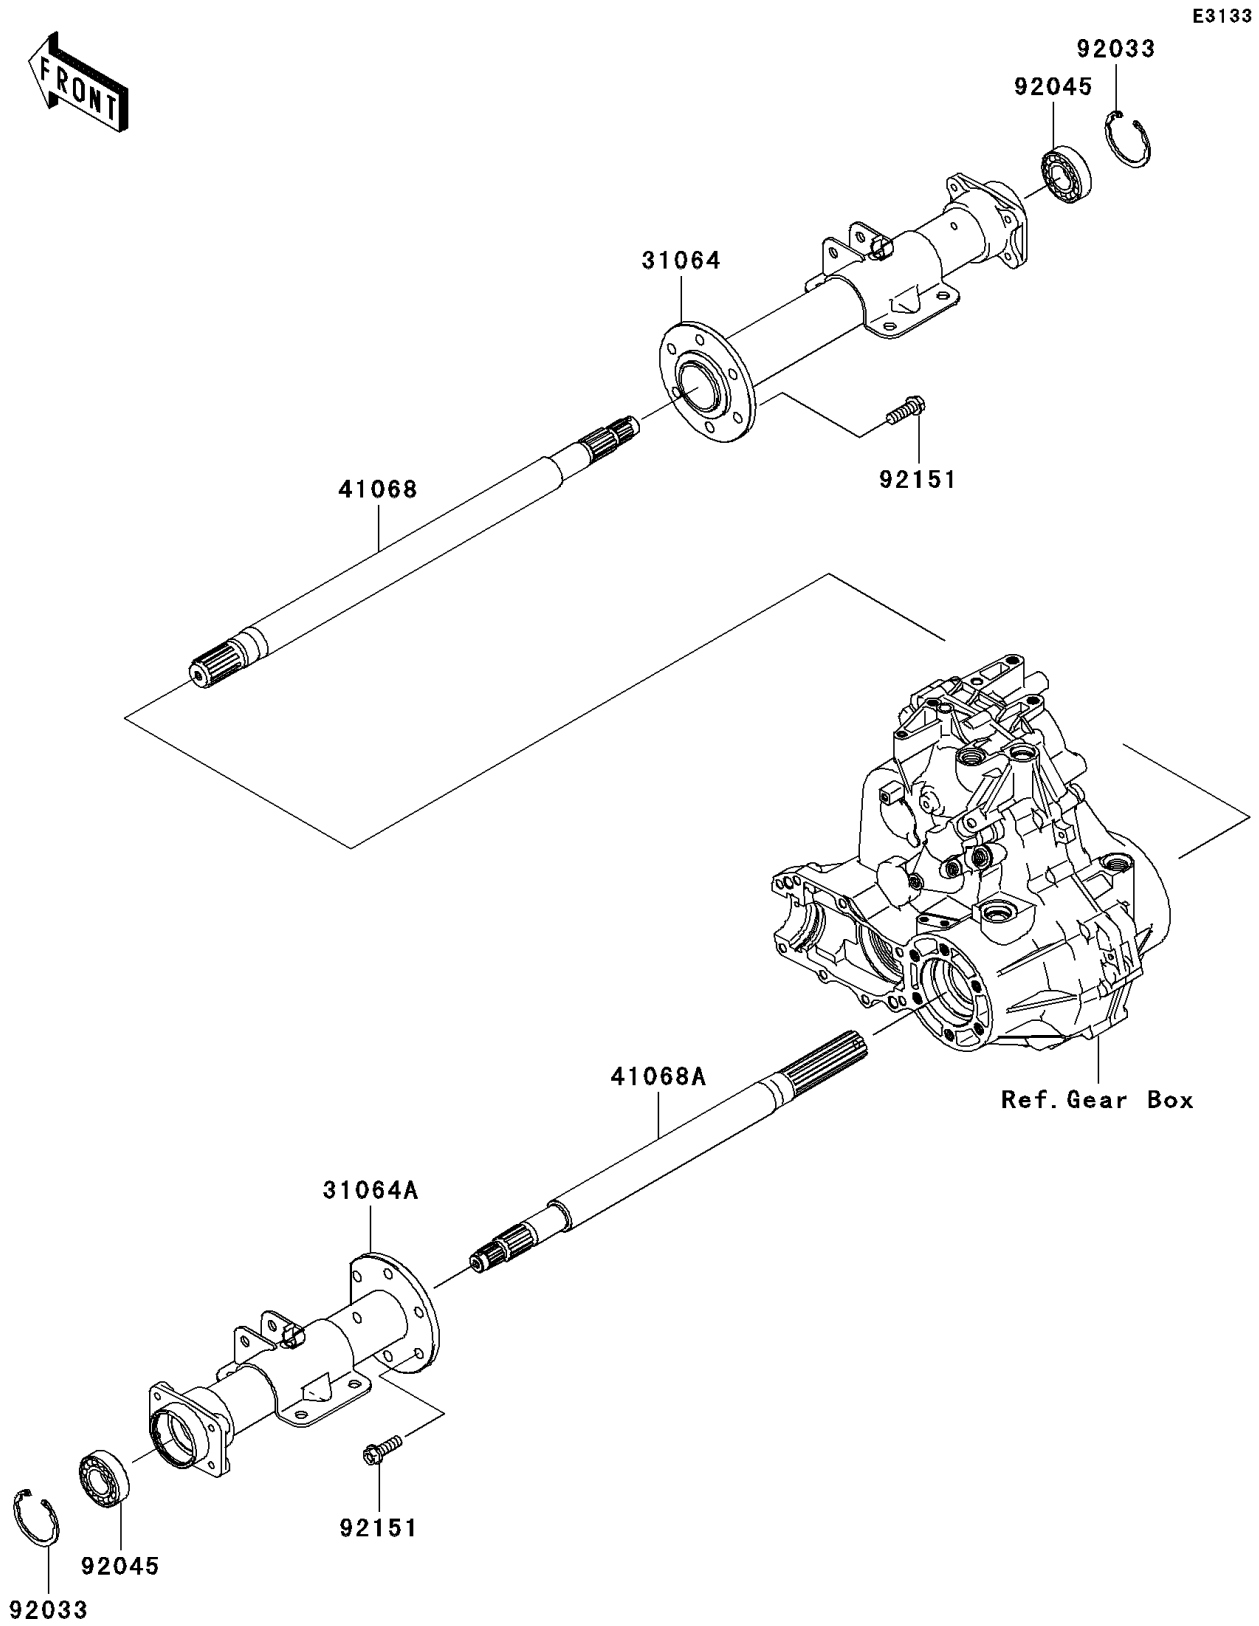

Mule 600 PARTS DIAGRAM

Rear Axle

Mule 600 PARTS LIST

Rear Axle

ITEM NAME	PART NUMBER	QUANTITY
PIPE-COMP,RH (Ref # 31064)	31064-0012	1
PIPE-COMP,LH (Ref # 31064A)	31064-0013	1
AXLE,RH (Ref # 41068)	41068-0036	1
AXLE,LH (Ref # 41068A)	41068-0037	1
RING-SNAP (Ref # 92033)	92033-2149	2
BEARING-BALL,6205A26DDU2 (Ref # 92045)	92045-0044	2
BOLT,10X28 (Ref # 92151)	92151-2142	12