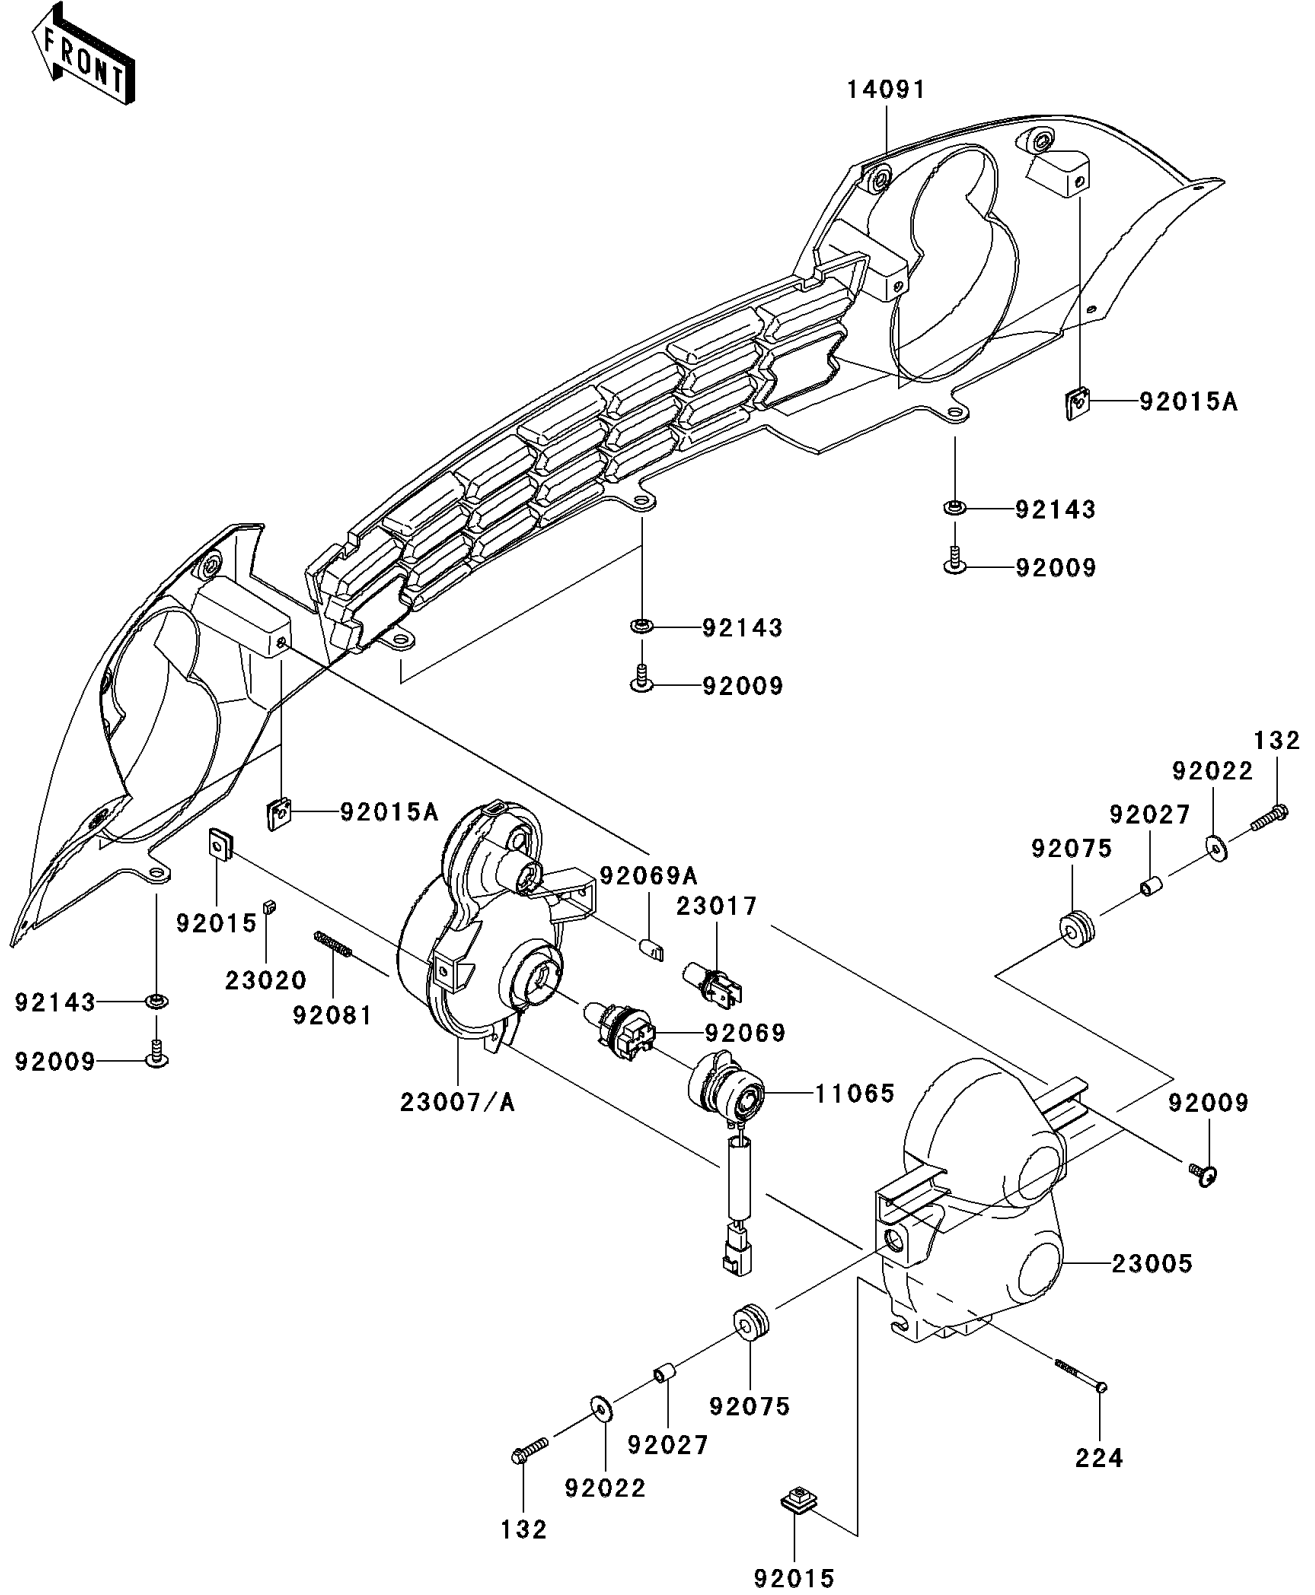

Mule 600 PARTS DIAGRAM

Headlight(s)

F2710

Mule 600 PARTS LIST

Headlight(s)

ITEM NAME	PART NUMBER	QUANTITY
BOLT-FLANGED-SMALL,6X25 (Ref # 132)	132H0625	4
SCREW-PAN-WP-CROS,4X45 (Ref # 224)	224D0445	2
CAP,HEAD LAMP (Ref # 11065)	11065-0104	2
COVER,FRONT GRILLE,BLACK (Ref # 14091)	14091-0342-283	1
BODY-COMP-HEAD LAMP (Ref # 23005)	23005-0005	2
LENS-COMP,HEAD LAMP,LH (Ref # 23007)	23007-0047	1
LENS-COMP,HEAD LAMP,RH (Ref # 23007A)	23007-0048	1
SOCKET,HEAD LAMP (Ref # 23017)	23017-0002	2
NUT,4MM,FOCUS ADJUST (Ref # 23020)	23020-018	2
SCREW,6X16 (Ref # 92009)	92009-1621	8
NUT,6MM (Ref # 92015)	92015-1094	6
NUT,CLAMP,6MM (Ref # 92015A)	92015-1678	4
WASHER,6.5X20X1.6 (Ref # 92022)	92022-125	4
COLLAR,6.8X10X12 (Ref # 92027)	92027-162	4
BULB,12V 30/30W (Ref # 92069)	92069-0012	2
BULB,12V 5W (Ref # 92069A)	92069-0013	2
DAMPER (Ref # 92075)	92075-1690	4
SPRING,FOCUS ADJUST (Ref # 92081)	92081-1896	2
COLLAR (Ref # 92143)	92143-1087	4