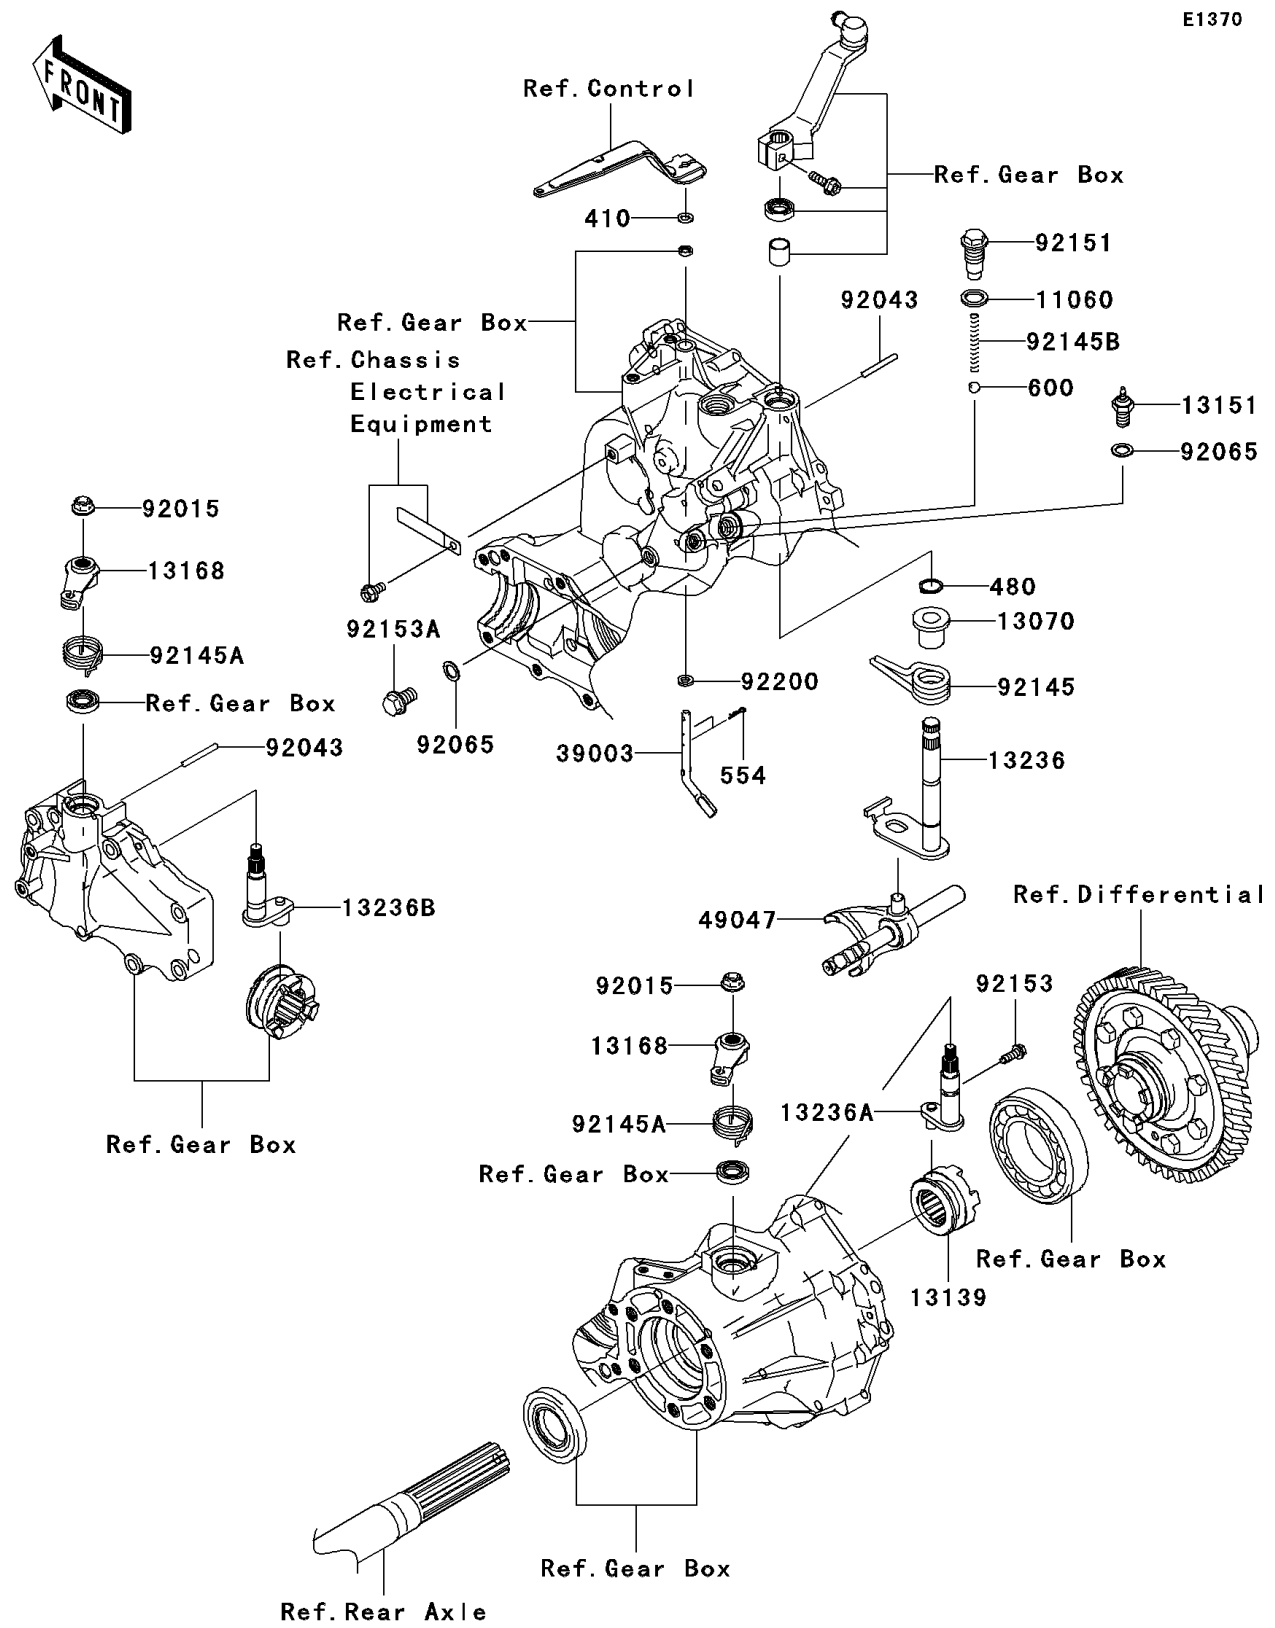

Mule 610 4x4 Hardwoods Green HD PARTS DIAGRAM

Gear Change Mechanism

E1370

Mule 610 4x4 Hardwoods Green HD PARTS LIST

Gear Change Mechanism

| ITEM NAME | PART NUMBER | QUANTITY |
|-----------|-------------|----------|
|-----------|-------------|----------|