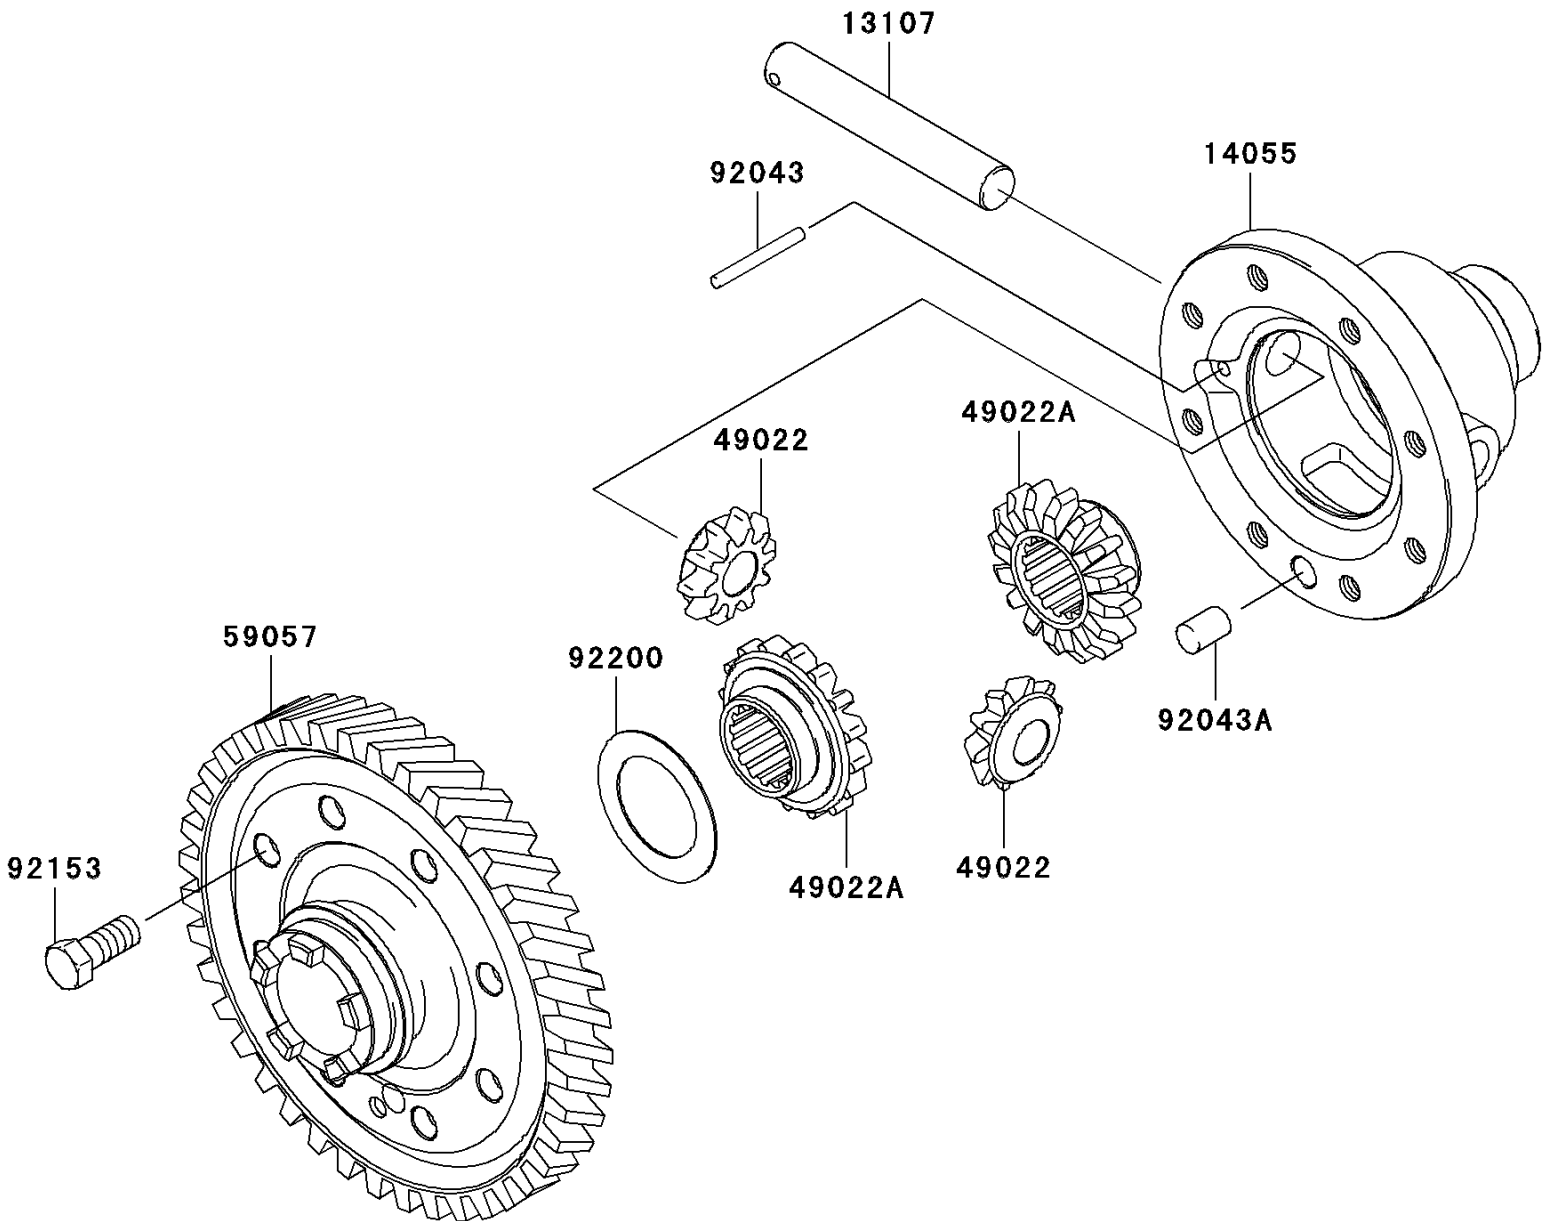

Mule 610 4x4 Hardwoods Green HD PARTS DIAGRAM

Differential

E1451

Mule 610 4x4 Hardwoods Green HD PARTS LIST

Differential

ITEM NAME	PART NUMBER	QUANTITY
-----------	-------------	----------