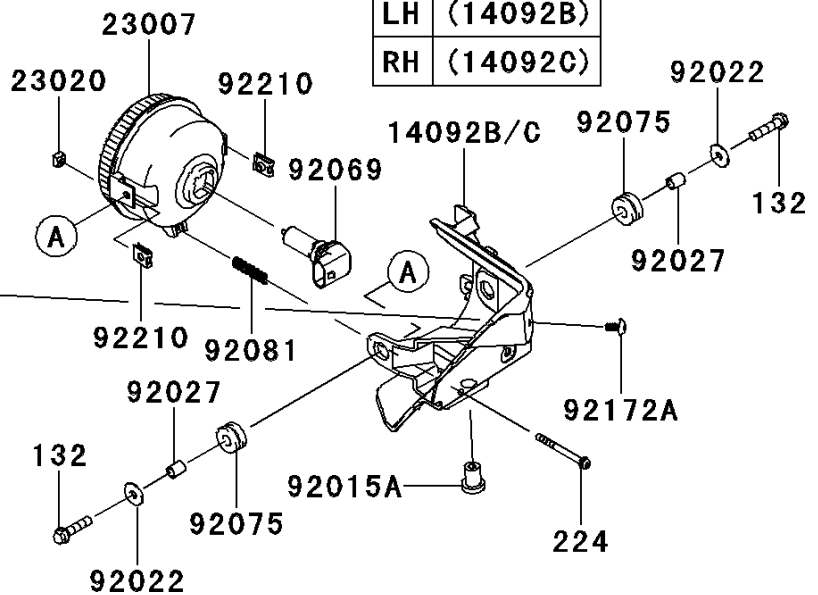

# 2010 Teryx® 750 FI 4x4 LE PARTS DIAGRAM

Headlight(s)

F2710

LH	(14092)
RH	(14092A)

LH	(14092B)
RH	(14092C)

## 2010 Teryx® 750 FI 4x4 LE PARTS LIST

### Headlight(s)

ITEM NAME	PART NUMBER	QUANTITY
BOLT-FLANGED-SMALL,6X25 (Ref # 132)	132BA0625	4
SCREW-PAN-WP-CROS,4X45 (Ref # 224)	224AA0445	2
COVER,HEAD LAMP,FR,LH (Ref # 14092)	14092-0054	1
COVER,HEAD LAMP,FR,RH (Ref # 14092A)	14092-0055	1
COVER,HEAD LAMP,RR,LH (Ref # 14092B)	14092-0056	1
COVER,HEAD LAMP,RR,RH (Ref # 14092C)	14092-0057	1
LENS-COMP,HEAD LAMP (Ref # 23007)	23007-0096	2
NUT,4MM,FOCUS ADJUST (Ref # 23020)	23020-018	2
SCREW,5X16,BLACK (Ref # 92009)	92009-1654	6
NUT,5MM (Ref # 92015)	92015-1627	6
NUT,RUBBER,6MM (Ref # 92015A)	92015-1692	2
WASHER,6.5X20X1.6 (Ref # 92022)	92022-125	4
COLLAR,6.8X10X12 (Ref # 92027)	92027-162	4
BULB,12V 35/35W (Ref # 92069)	92069-0019	2
DAMPER (Ref # 92075)	92075-1690	4
SPRING,FOCUS ADJUST (Ref # 92081)	92081-1896	2
COLLAR (Ref # 92143)	92143-1087	6
SCREW,TAPPING,5X10 (Ref # 92172A)	92172-1061	2
CLAMP (Ref # 92173)	92173-0104	6
NUT (Ref # 92210)	92210-1125	4