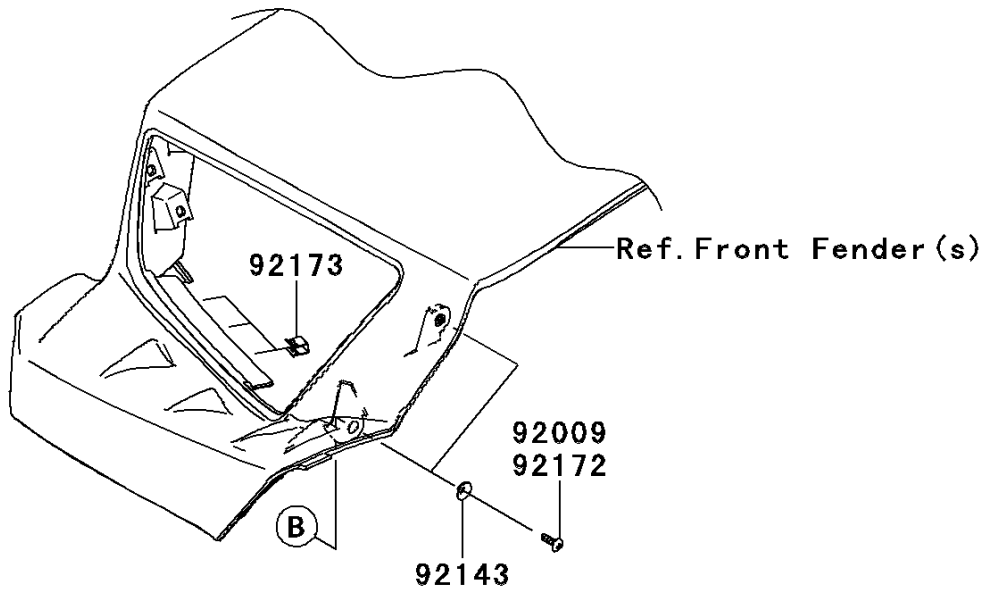

# 2010 Teryx® 750 FI 4x4 LE PARTS DIAGRAM

Headlight(s)

F2710

LH	(14092)
RH	(14092A)

LH	(14092B)
RH	(14092C)

### Headlight(s)

ITEM NAME	PART NUMBER	QUANTITY
BOLT-FLANGED-SMALL,6X25 (Ref # 132)	132BA0625	4
SCREW-PAN-WP-CROS,4X45 (Ref # 224)	224AA0445	2
COVER,HEAD LAMP,FR,LH (Ref # 14092)	14092-0054	1
COVER,HEAD LAMP,FR,RH (Ref # 14092A)	14092-0055	1
COVER,HEAD LAMP,RR,LH (Ref # 14092B)	14092-0056	1
COVER,HEAD LAMP,RR,RH (Ref # 14092C)	14092-0057	1
LENS-COMP,HEAD LAMP (Ref # 23007)	23007-0096	2
NUT,4MM,FOCUS ADJUST (Ref # 23020)	23020-018	2
SCREW,5X16,BLACK (Ref # 92009)	92009-1654	6
NUT,5MM (Ref # 92015)	92015-1627	6
NUT,RUBBER,6MM (Ref # 92015A)	92015-1692	2
WASHER,6.5X20X1.6 (Ref # 92022)	92022-125	4
COLLAR,6.8X10X12 (Ref # 92027)	92027-162	4
BULB,12V 35/35W (Ref # 92069)	92069-0019	2
DAMPER (Ref # 92075)	92075-1690	4
SPRING,FOCUS ADJUST (Ref # 92081)	92081-1896	2
COLLAR (Ref # 92143)	92143-1087	6
SCREW,TAPPING,5X10 (Ref # 92172A)	92172-1061	2
CLAMP (Ref # 92173)	92173-0104	6
NUT (Ref # 92210)	92210-1125	4