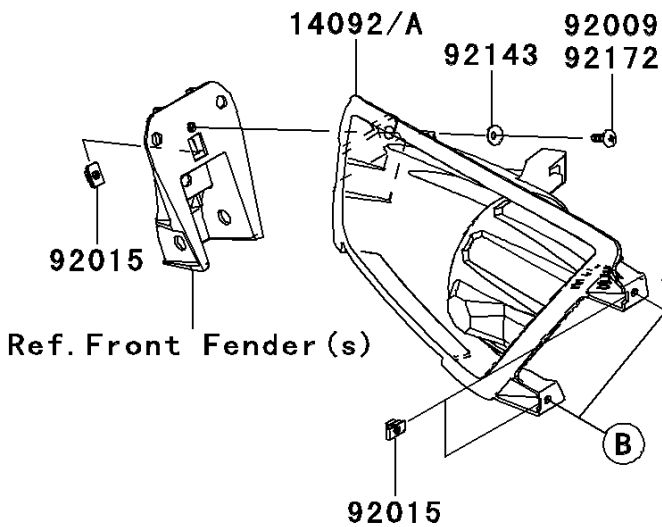

# 2010 Teryx® 750 FI 4x4 LE PARTS DIAGRAM

Headlight(s)

F2710

LH	(14092)
RH	(14092A)

LH	(14092B)
RH	(14092C)

### Headlight(s)

ITEM NAME	PART NUMBER	QUANTITY
BOLT-FLANGED-SMALL,6X25 (Ref # 132)	132BA0625	4
SCREW-PAN-WP-CROS,4X45 (Ref # 224)	224AA0445	2
COVER,HEAD LAMP,FR,LH (Ref # 14092)	14092-0054	1
COVER,HEAD LAMP,FR,RH (Ref # 14092A)	14092-0055	1
COVER,HEAD LAMP,RR,LH (Ref # 14092B)	14092-0056	1
COVER,HEAD LAMP,RR,RH (Ref # 14092C)	14092-0057	1
LENS-COMP,HEAD LAMP (Ref # 23007)	23007-0096	2
NUT,4MM,FOCUS ADJUST (Ref # 23020)	23020-018	2
SCREW,5X16,BLACK (Ref # 92009)	92009-1654	6
NUT,5MM (Ref # 92015)	92015-1627	6
NUT,RUBBER,6MM (Ref # 92015A)	92015-1692	2
WASHER,6.5X20X1.6 (Ref # 92022)	92022-125	4
COLLAR,6.8X10X12 (Ref # 92027)	92027-162	4
BULB,12V 35/35W (Ref # 92069)	92069-0019	2
DAMPER (Ref # 92075)	92075-1690	4
SPRING,FOCUS ADJUST (Ref # 92081)	92081-1896	2
COLLAR (Ref # 92143)	92143-1087	6
SCREW,TAPPING,5X10 (Ref # 92172A)	92172-1061	2
CLAMP (Ref # 92173)	92173-0104	6
NUT (Ref # 92210)	92210-1125	4