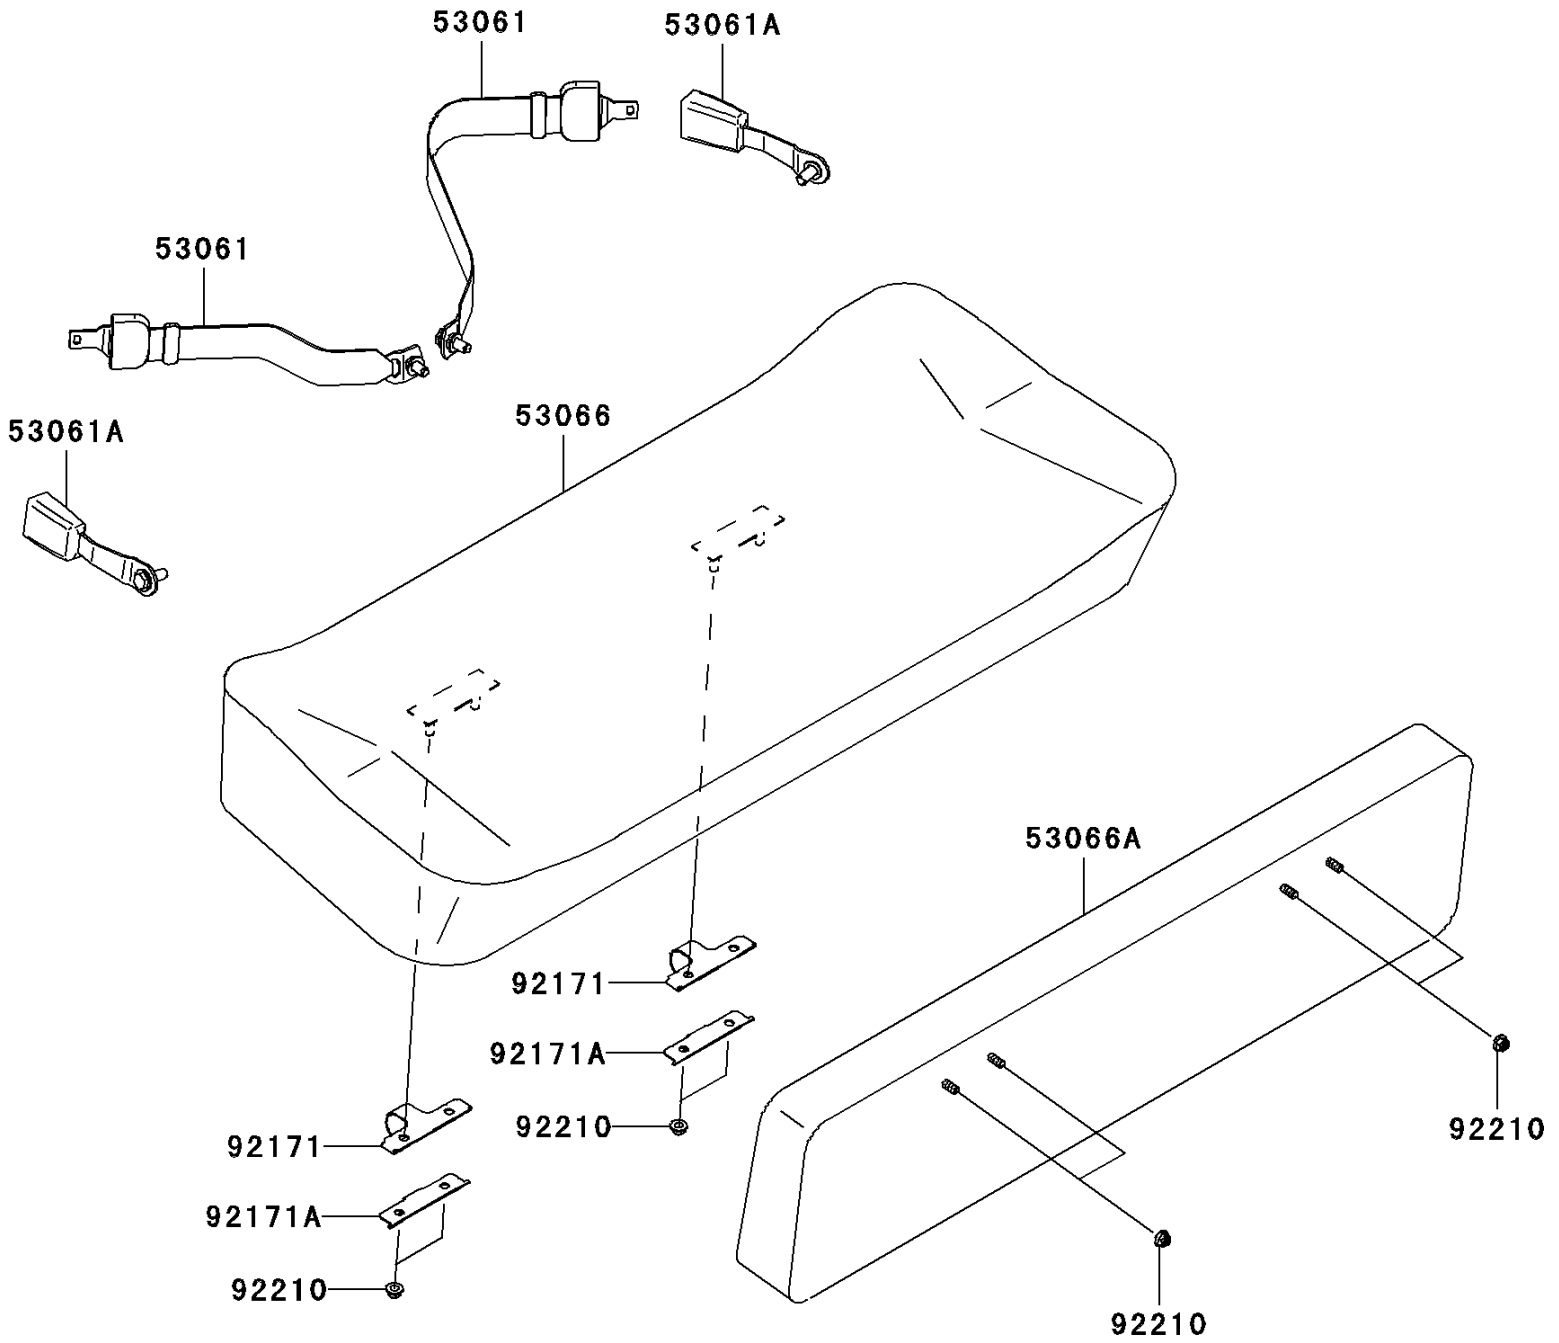

Mule 610 4x4 Hardwoods Green HD PARTS DIAGRAM

Seat

F2510

Mule 610 4x4 Hardwoods Green HD PARTS LIST

Seat

ITEM NAME	PART NUMBER	QUANTITY
-----------	-------------	----------