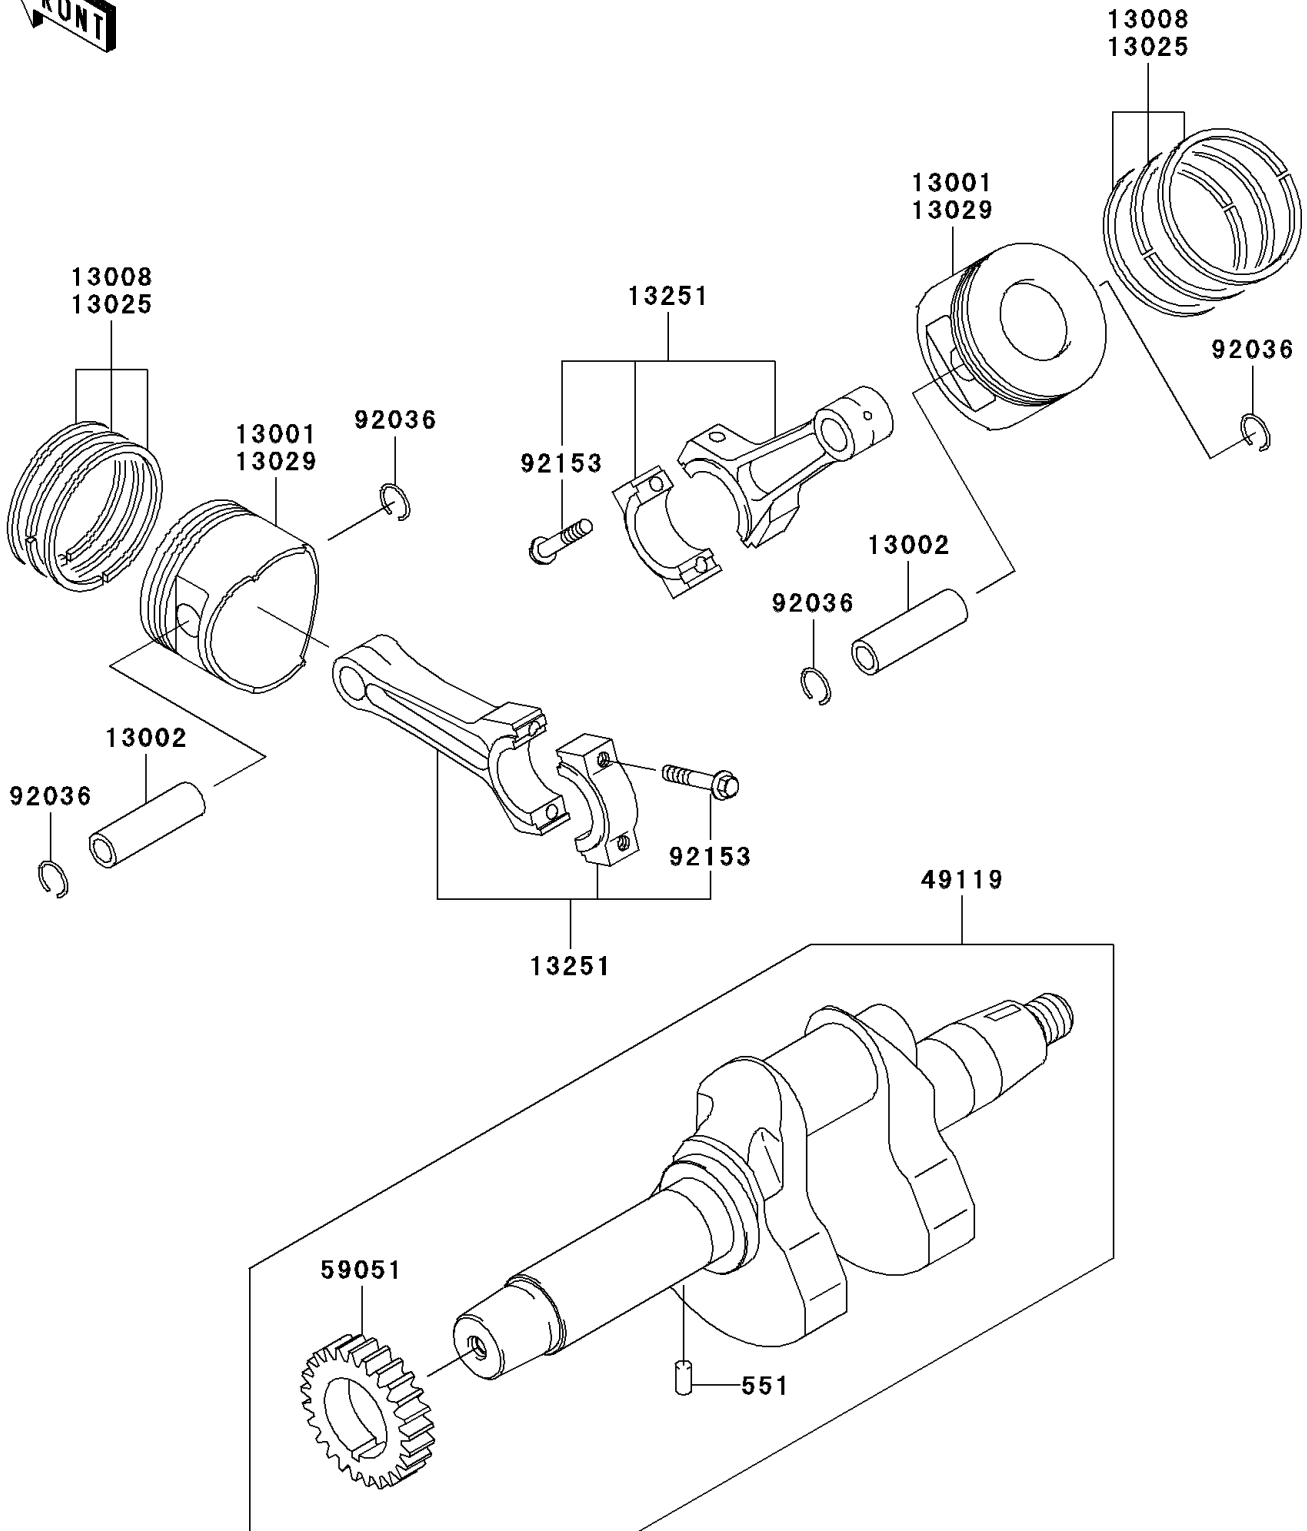

Mule 3010 Trans4x4 PARTS DIAGRAM

Crankshaft/Piston(s)

E1320

Mule 3010 Trans4x4 PARTS LIST

Crankshaft/Piston(s)

| ITEM NAME | PART NUMBER | QUANTITY |
|--------------------------------------|-------------|----------|
| PIN-DOWEL,4X8 (Ref # 551) | 551A0408 | 1 |
| PISTON-ENGINE,STD (Ref # 13001) | 13001-2131 | 2 |
| PIN-PISTON (Ref # 13002) | 13002-1013 | 2 |
| RING-SET-PISTON,STD (Ref # 13008) | 13008-6025 | 2 |
| RING-SET-PISTON L,0.50 (Ref # 13025) | 13025-6008 | AR |
| PISTON-ENGINE L,0.50 (Ref # 13029) | 13029-2105 | AR |
| ROD-ASSY-CONNECTING (Ref # 13251) | 13251-6068 | 2 |
| CRANKSHAFT-ASSY (Ref # 49119) | 49119-2200 | 1 |
| GEAR-SPUR (Ref # 59051) | 59051-2112 | 1 |
| RING-SNAP,PISTON PIN (Ref # 92036) | 92036-021 | 4 |
| BOLT,7X35.2 (Ref # 92153) | 92153-2054 | 4 |