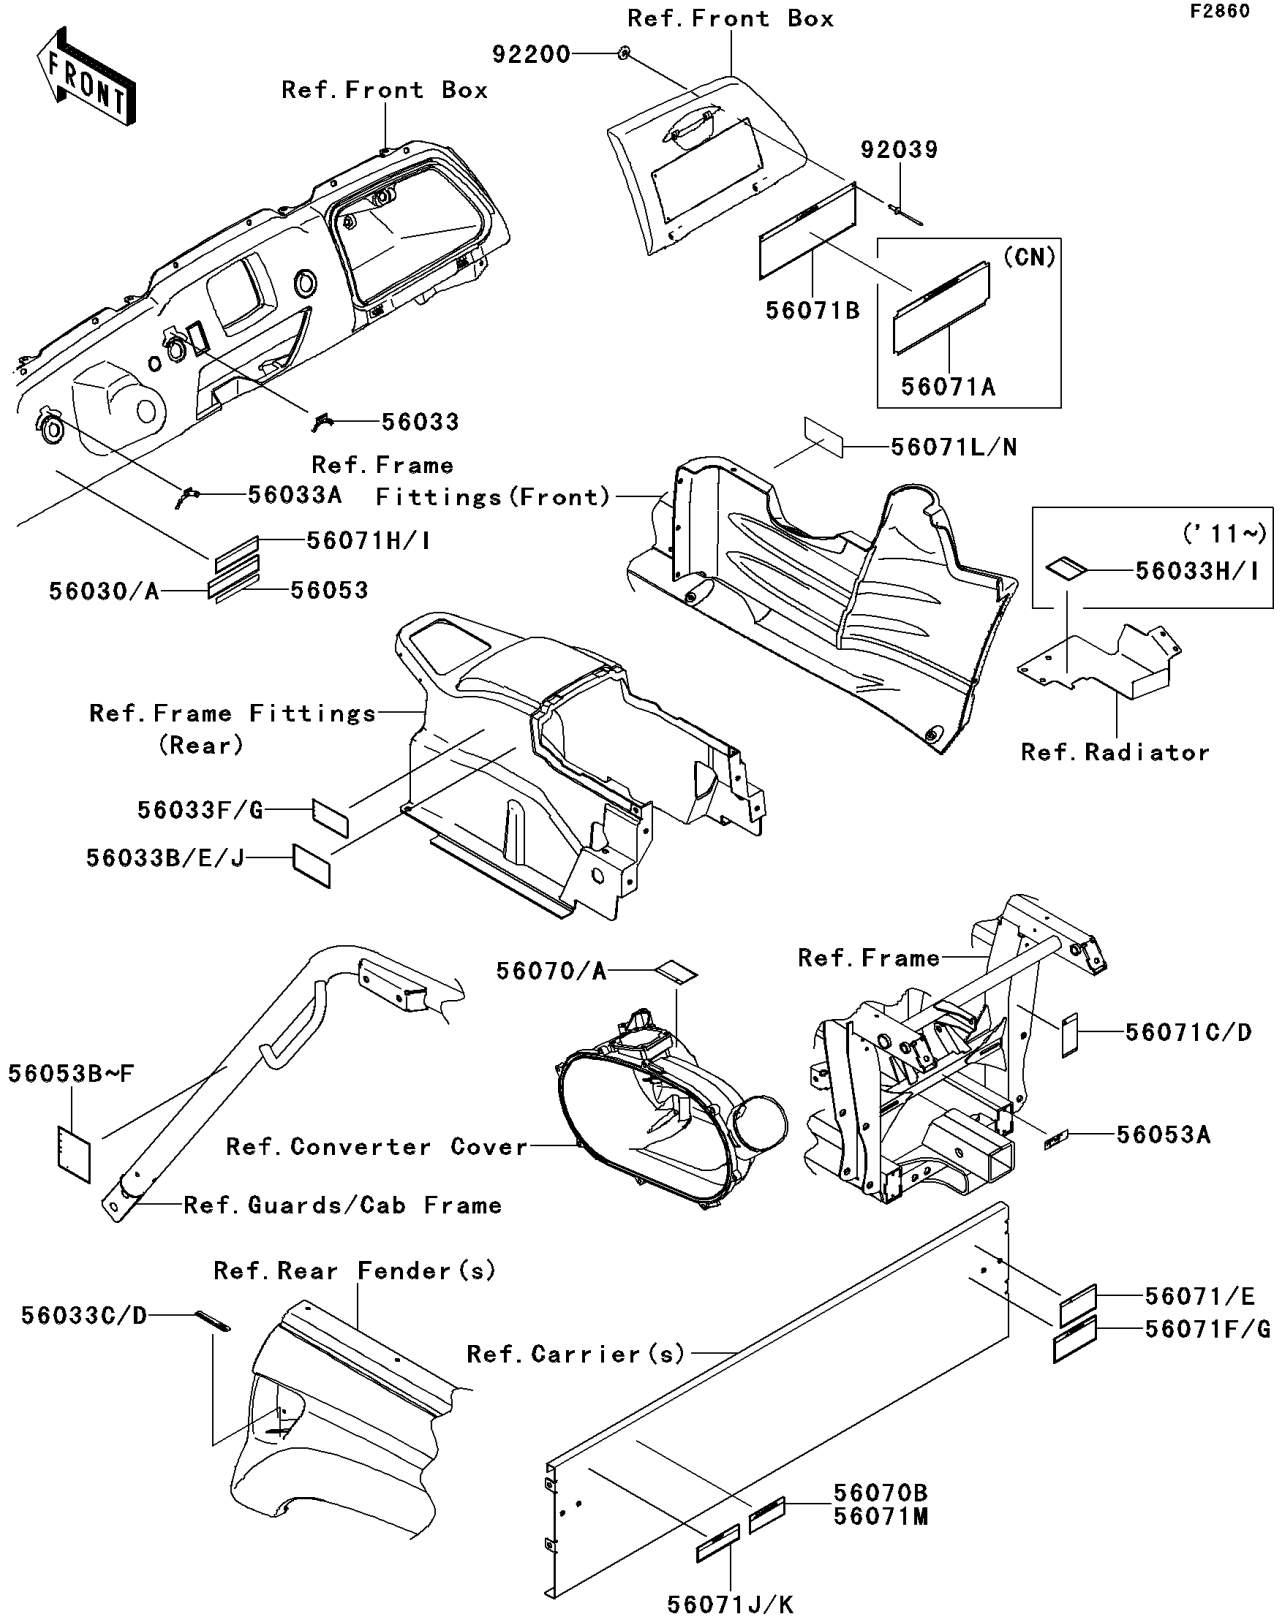

2011 TERYX® 750 FI 4x4 LE PARTS DIAGRAM

Labels

F2860