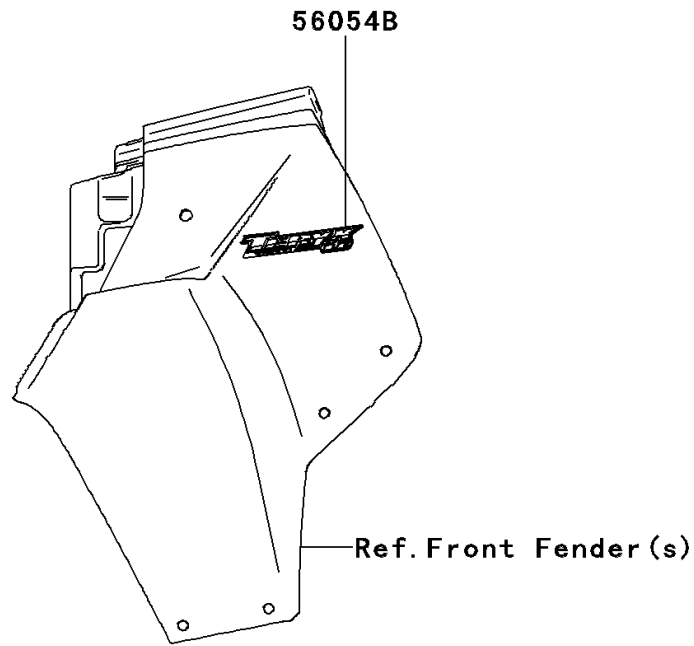

2010 Teryx® 750 FI 4x4 LE PARTS DIAGRAM

Decals(RAF/RBF)

F2861

2010 Teryx® 750 FI 4x4 LE PARTS LIST

Decals(RAF/RBF)

ITEM NAME	PART NUMBER	QUANTITY
MARK,RR FENDER,KAWASAKI (Ref # 56054)	56054-0100	2
MARK,RR FENDER,4X4 (Ref # 56054A)	56054-0406	2
MARK,FR FENDER,TERYX 750 (Ref # 56054B)	56054-0471	2