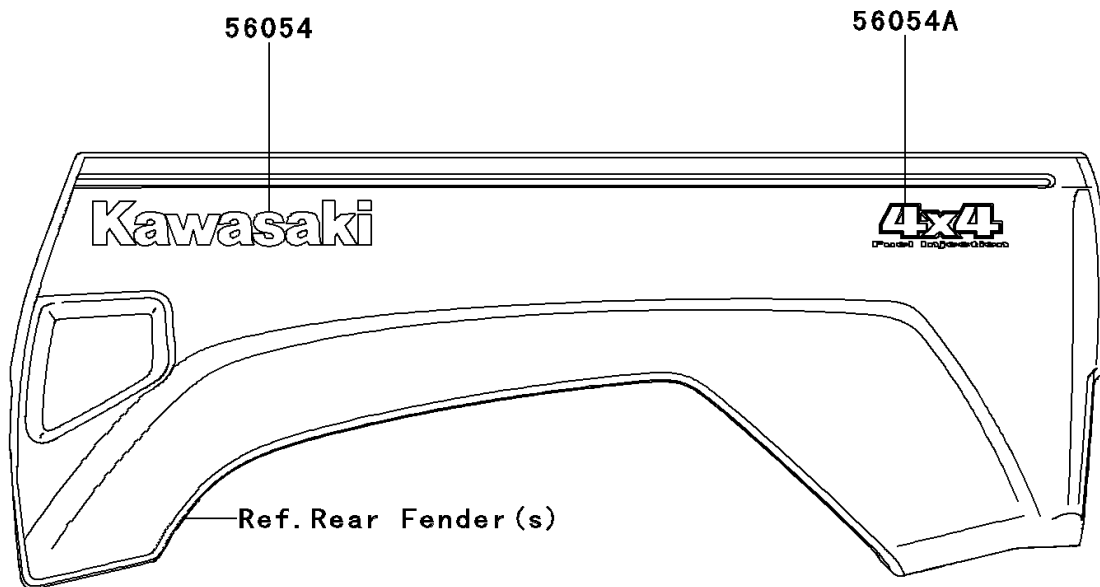

2010 Teryx® 750 FI 4x4 LE PARTS DIAGRAM

Decals(RAF/RBF)

F2861

2010 Teryx® 750 FI 4x4 LE PARTS LIST

Decals(RAF/RBF)

ITEM NAME	PART NUMBER	QUANTITY
MARK,RR FENDER,KAWASAKI (Ref # 56054)	56054-0100	2
MARK,RR FENDER,4X4 (Ref # 56054A)	56054-0406	2
MARK,FR FENDER,TERYX 750 (Ref # 56054B)	56054-0471	2