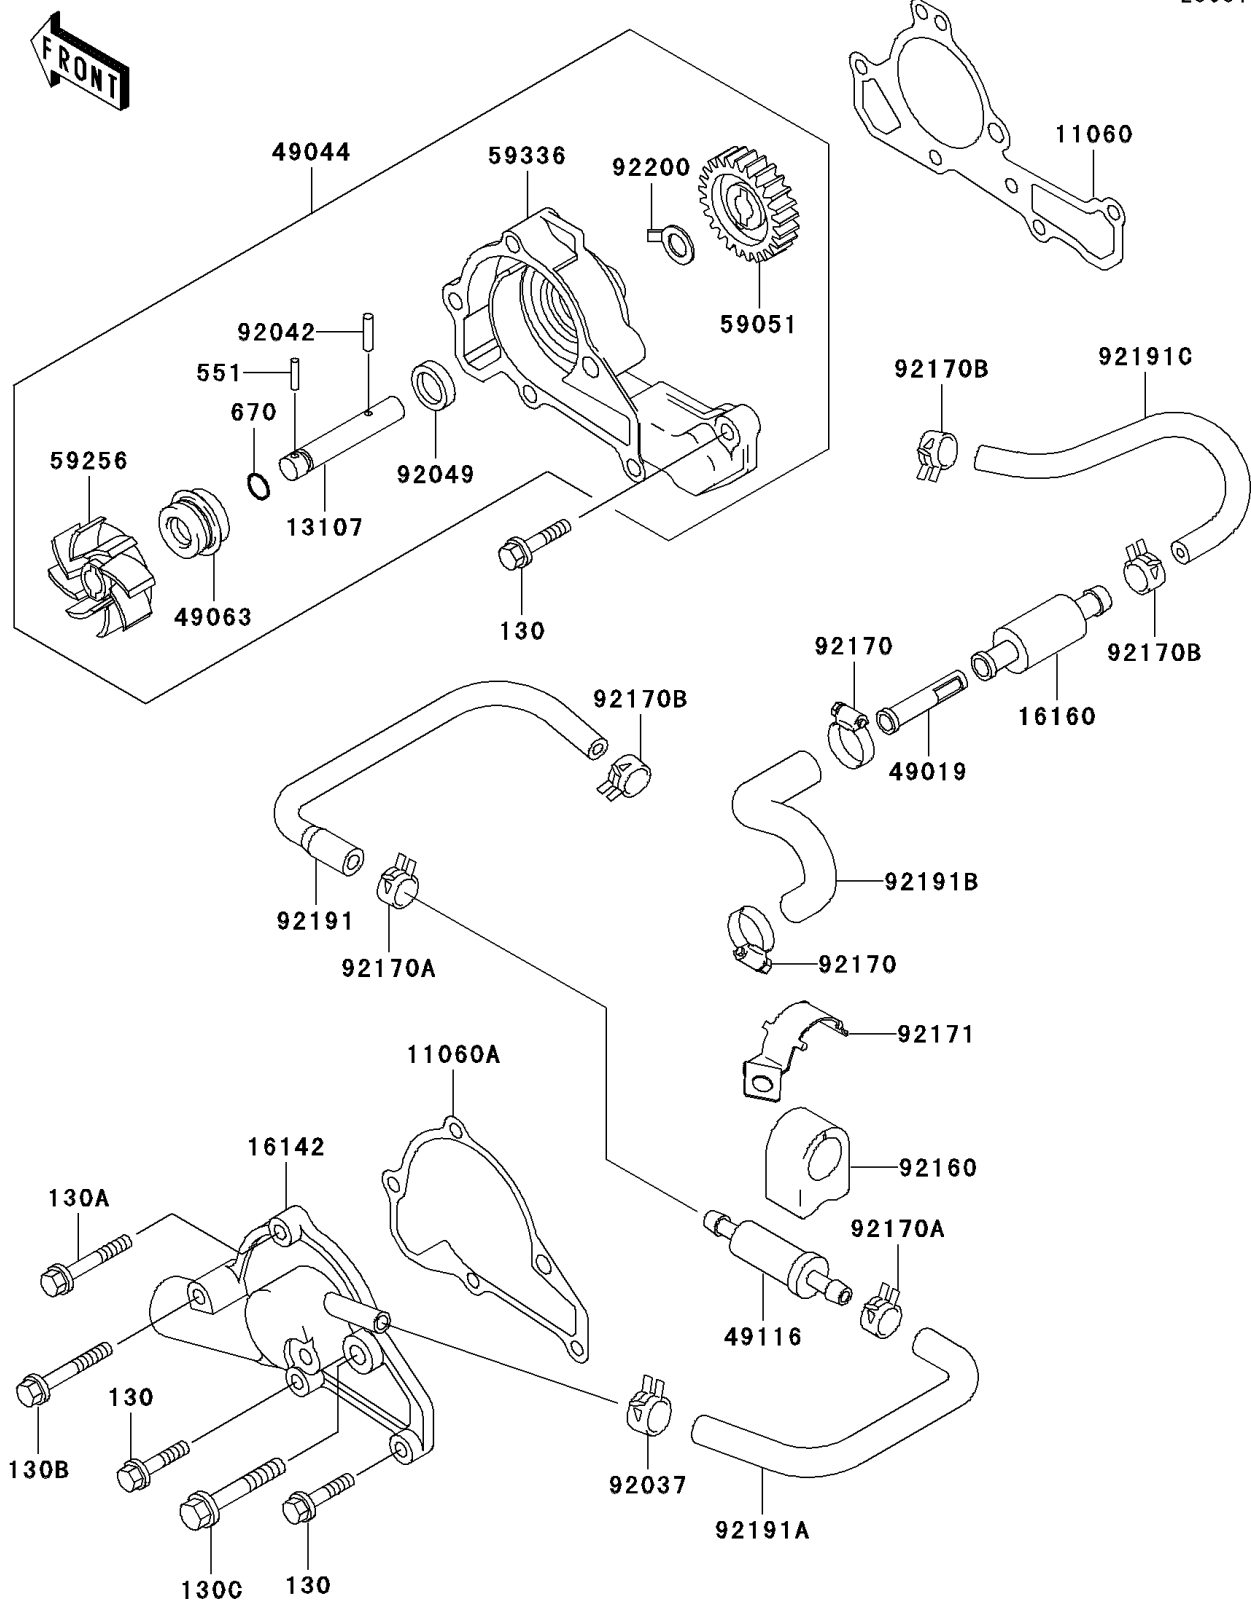

Mule 3010 Trans4x4 PARTS DIAGRAM

Water Pump

E3031

Mule 3010 Trans4x4 PARTS LIST

Water Pump

ITEM NAME	PART NUMBER	QUANTITY
BOLT-FLANGED (Ref # 130)	130T0645	3
BOLT-FLANGED (Ref # 130A)	130T0665	1
BOLT-FLANGED (Ref # 130B)	130T0675	1
BOLT-FLANGED (Ref # 130C)	130T0870	1
PIN-DOWEL,3X14 (Ref # 551)	551A0314	1
O RING,7MM (Ref # 670)	670B1507	1
GASKET,PUMP CASE (Ref # 11060)	11060-2450	1
GASKET,PUMP COVER (Ref # 11060A)	11060-2451	1
SHAFT (Ref # 13107)	13107-2097	1
COVER-PUMP (Ref # 16142)	16142-2069	1
BODY (Ref # 16160)	16160-1359	1
FILTER-WATER (Ref # 49019)	49019-1068	1
PUMP-WATER (Ref # 49044)	49044-2066	1
SEAL-MECHANICAL (Ref # 49063)	49063-1056	1
VALVE-ASSY (Ref # 49116)	49116-1081	1
GEAR-SPUR (Ref # 59051)	59051-2113	1
IMPELLER (Ref # 59256)	59256-2057	1
CASE-PUMP (Ref # 59336)	59336-2052	1
CLAMP (Ref # 92037)	92037-2065	1
PIN,DOWEL,4X15.8 (Ref # 92042)	92042-014	1
SEAL-OIL (Ref # 92049)	92049-2111	1
DAMPER,VALVE (Ref # 92160)	92160-1451	1
CLAMP (Ref # 92170)	92170-1278	2
CLAMP (Ref # 92170A)	92170-1492	2
CLAMP (Ref # 92170B)	92170-1493	3
CLAMP (Ref # 92171)	92171-2064	1
TUBE (Ref # 92191)	92191-2110	1
TUBE (Ref # 92191A)	92191-2111	1
TUBE (Ref # 92191B)	92191-2125	1

Mule 3010 Trans4x4 PARTS LIST

Water Pump

ITEM NAME	PART NUMBER	QUANTITY
TUBE (Ref # 92191C)	92191-2130	1
WASHER (Ref # 92200)	92200-2044	1