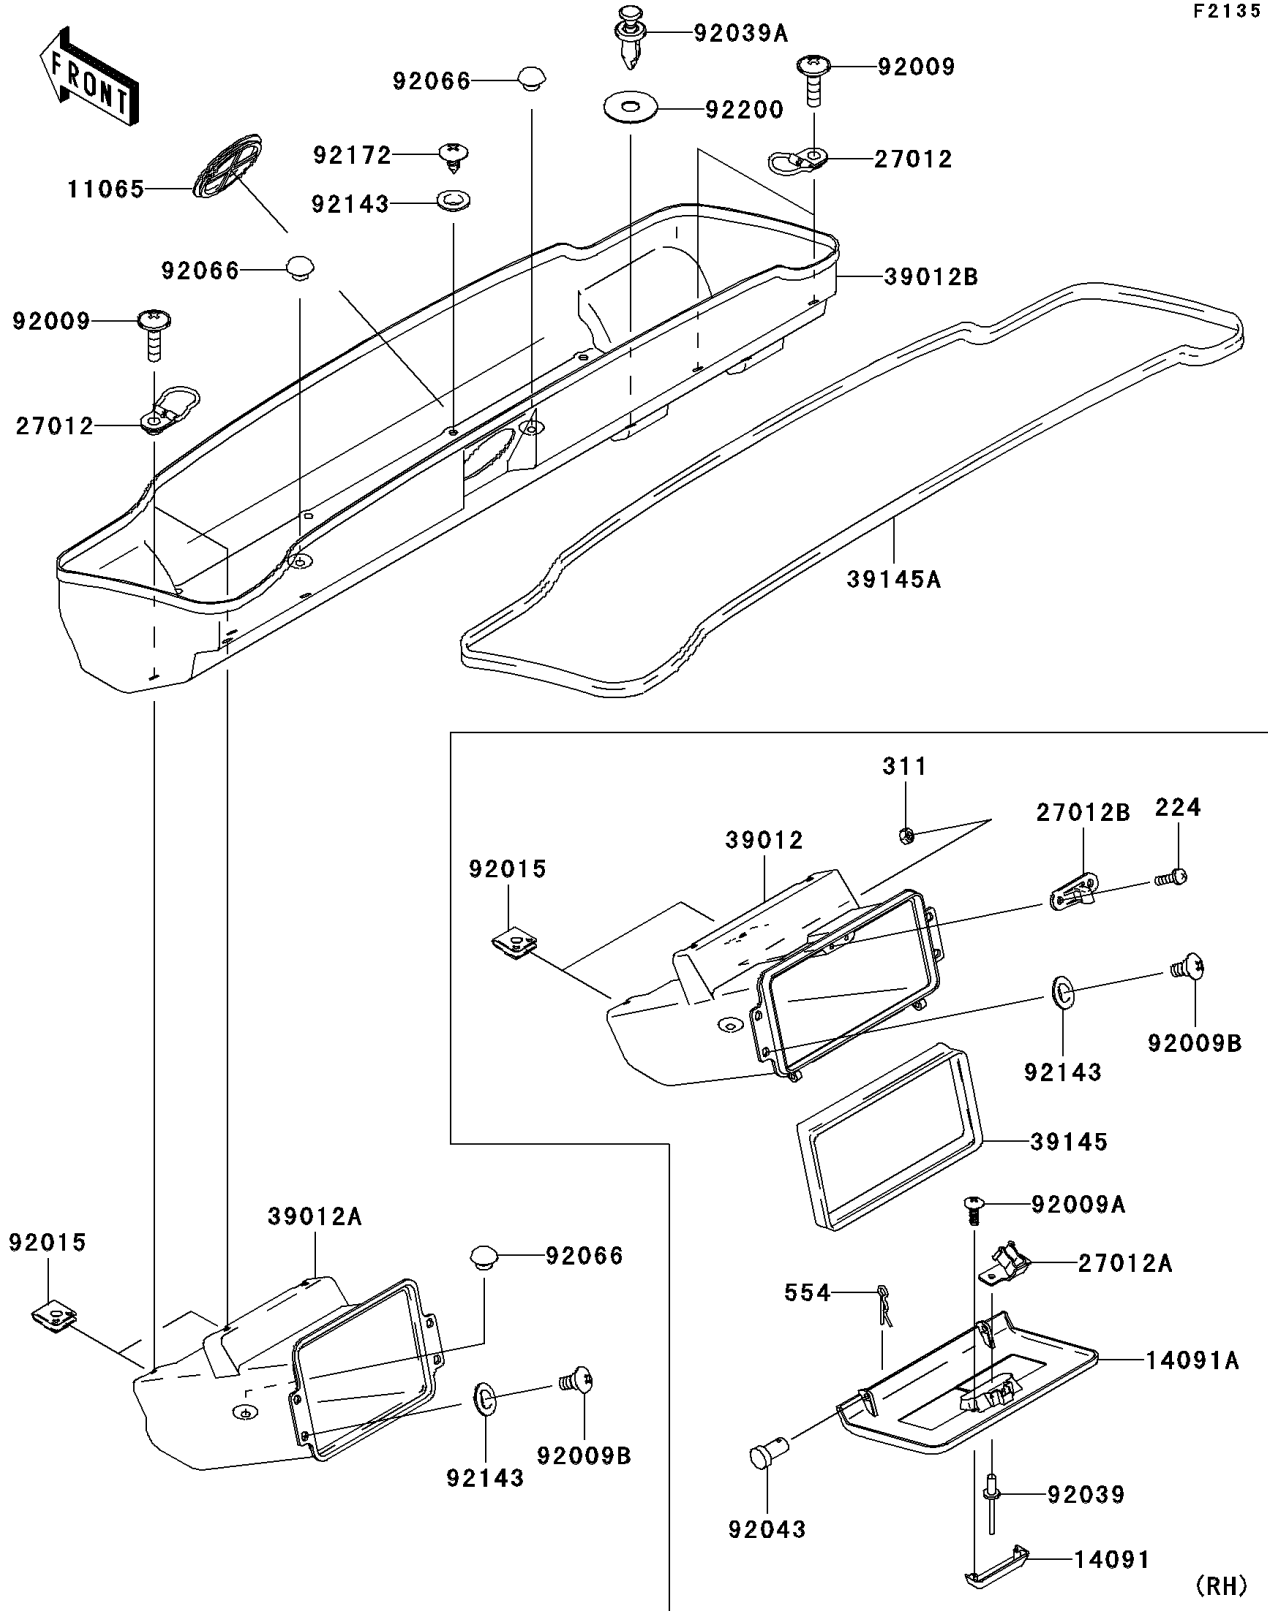

Mule 3010 Trans4x4 PARTS DIAGRAM

Front Box

F2135

Mule 3010 Trans4x4 PARTS LIST

Front Box

ITEM NAME	PART NUMBER	QUANTITY
SCREW-PAN-WP-CROS,4X12 (Ref # 224)	224C0412	2
NUT-HEX (Ref # 311)	311C0400	2
PIN-SNAP (Ref # 554)	554A0600	2
CAP,F.BLACK (Ref # 11065)	11065-1053-6Z	1
COVER,GRAY (Ref # 14091)	14091-1228-284	1
COVER,CONTROL PANEL,GRAY (Ref # 14091A)	14091-1399-284	1
HOOK (Ref # 27012)	27012-1577	4
HOOK (Ref # 27012A)	27012-1607	1
HOOK (Ref # 27012B)	27012-1612	1
CASE-STORAGE,RH,GRAY (Ref # 39012)	39012-1061-284	1
CASE-STORAGE,LH,GRAY (Ref # 39012A)	39012-1062-284	1
CASE-STORAGE,CNT (Ref # 39012B)	39012-1066	1
TRIM-SEAL,L=774 (Ref # 39145)	39145-1130	1
TRIM-SEAL,L=2805 (Ref # 39145A)	39145-1132	1
SCREW,6X22,BLACK (Ref # 92009)	92009-1256	4
SCREW,TAPPING,4X12 (Ref # 92009A)	92009-1444	2
SCREW,6X16 (Ref # 92009B)	92009-1621	8
NUT,CLAMP,6MM (Ref # 92015)	92015-1678	4
RIVET (Ref # 92039)	92039-1041	2
RIVET (Ref # 92039A)	92039-1229	4
PIN,6X13 (Ref # 92043)	92043-1627	2
PLUG (Ref # 92066)	92066-1485	4
COLLAR (Ref # 92143)	92143-1087	12
SCREW,TAPPING,6X12 (Ref # 92172)	92172-0003	4
WASHER,8.5X26X0.8 (Ref # 92200)	92200-1567	4