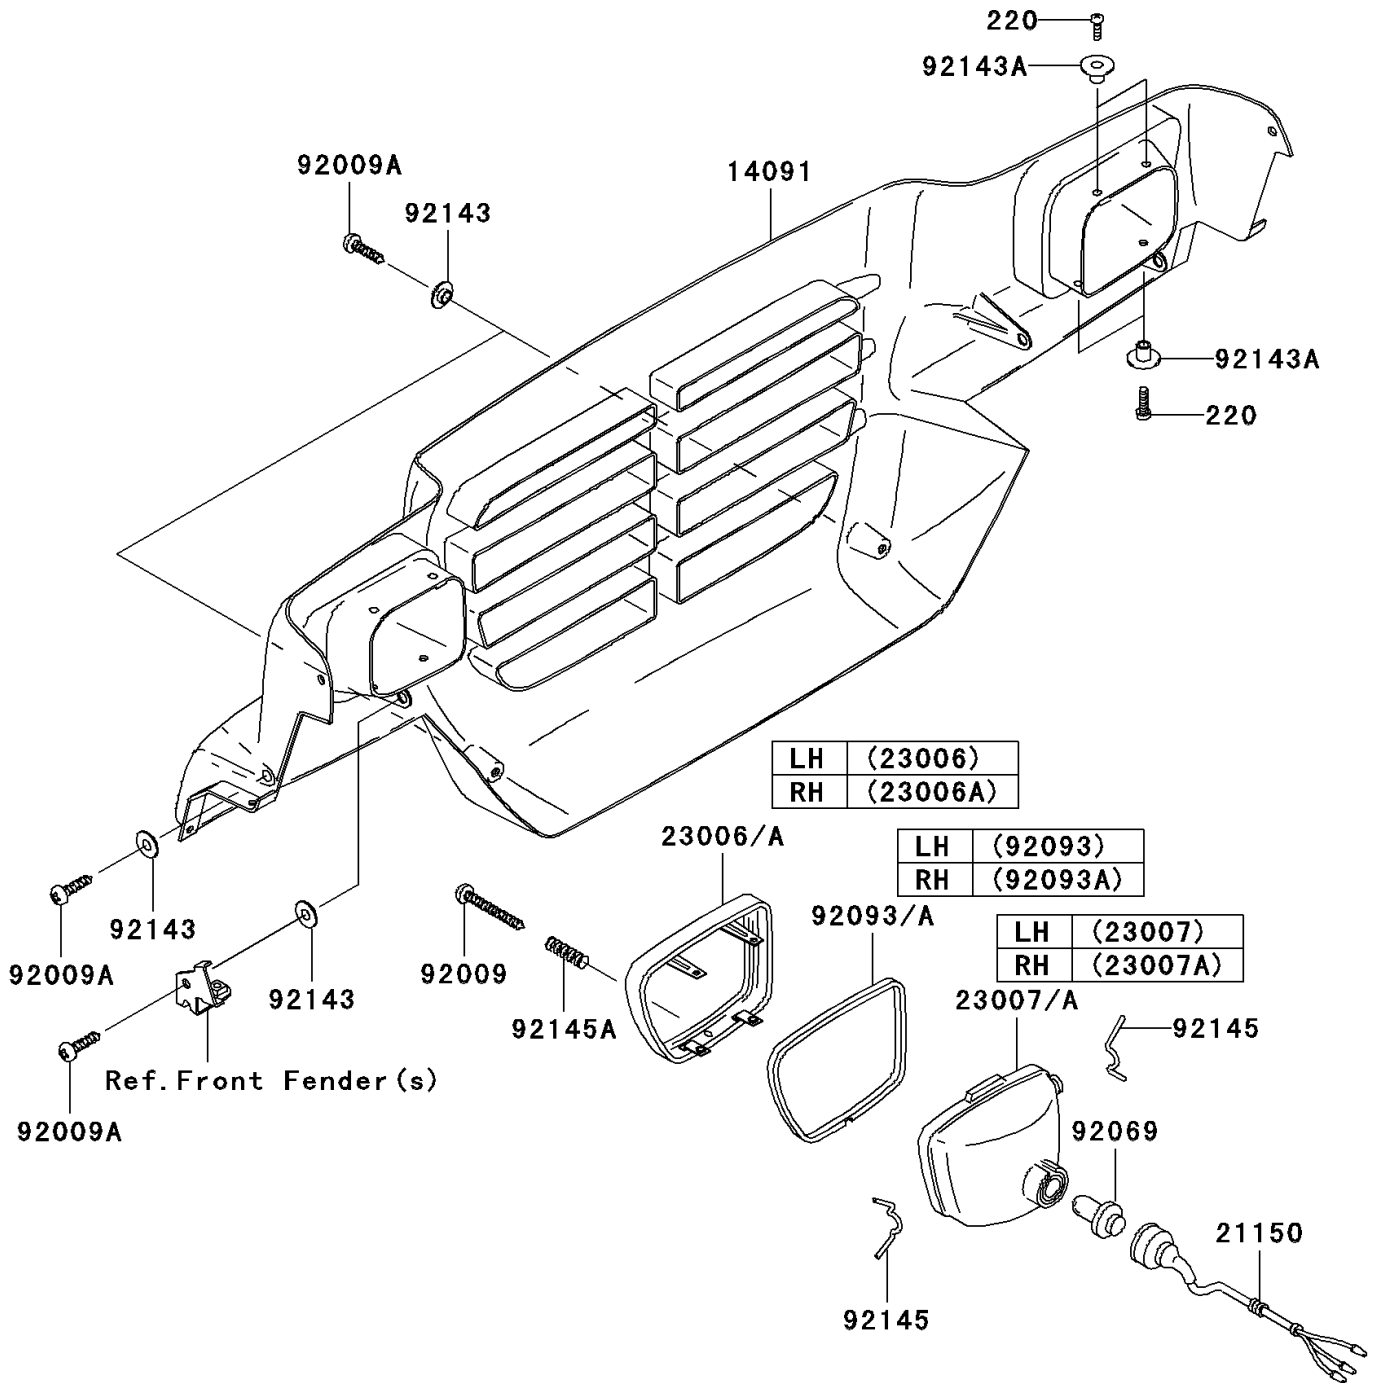

Mule 3010 Trans4x4 PARTS DIAGRAM

Headlight(s)

F2710

Mule 3010 Trans4x4 PARTS LIST

Headlight(s)

ITEM NAME	PART NUMBER	QUANTITY
SCREW-PAN-CROSS (Ref # 220)	220F0516	8
COVER,FRONT GRIL,F.BLACK (Ref # 14091)	14091-1225-6Z	1
CORD-ASSY,HEAD LAMP (Ref # 21150)	21150-1060	2
RIM-LAMP,LH (Ref # 23006)	23006-1075	1
RIM-LAMP,RH (Ref # 23006A)	23006-1076	1
LENS-COMP,HEAD LAMP,LH (Ref # 23007)	23007-1354	1
LENS-COMP,HEAD LAMP,RH (Ref # 23007A)	23007-1355	1
SCREW,TAPPING,4X30 (Ref # 92009)	92009-1139	2
SCREW,6X16 (Ref # 92009A)	92009-1621	6
BULB,12V 30/30W (Ref # 92069)	92069-1080	2
SEAL,HEAD LAMP,LH (Ref # 92093)	92093-1481	1
SEAL,HEAD LAMP,RH (Ref # 92093A)	92093-1482	1
COLLAR (Ref # 92143)	92143-1087	6
COLLAR (Ref # 92143A)	92143-1234	8
SPRING (Ref # 92145)	92145-1190	4
SPRING (Ref # 92145A)	92145-1230	2