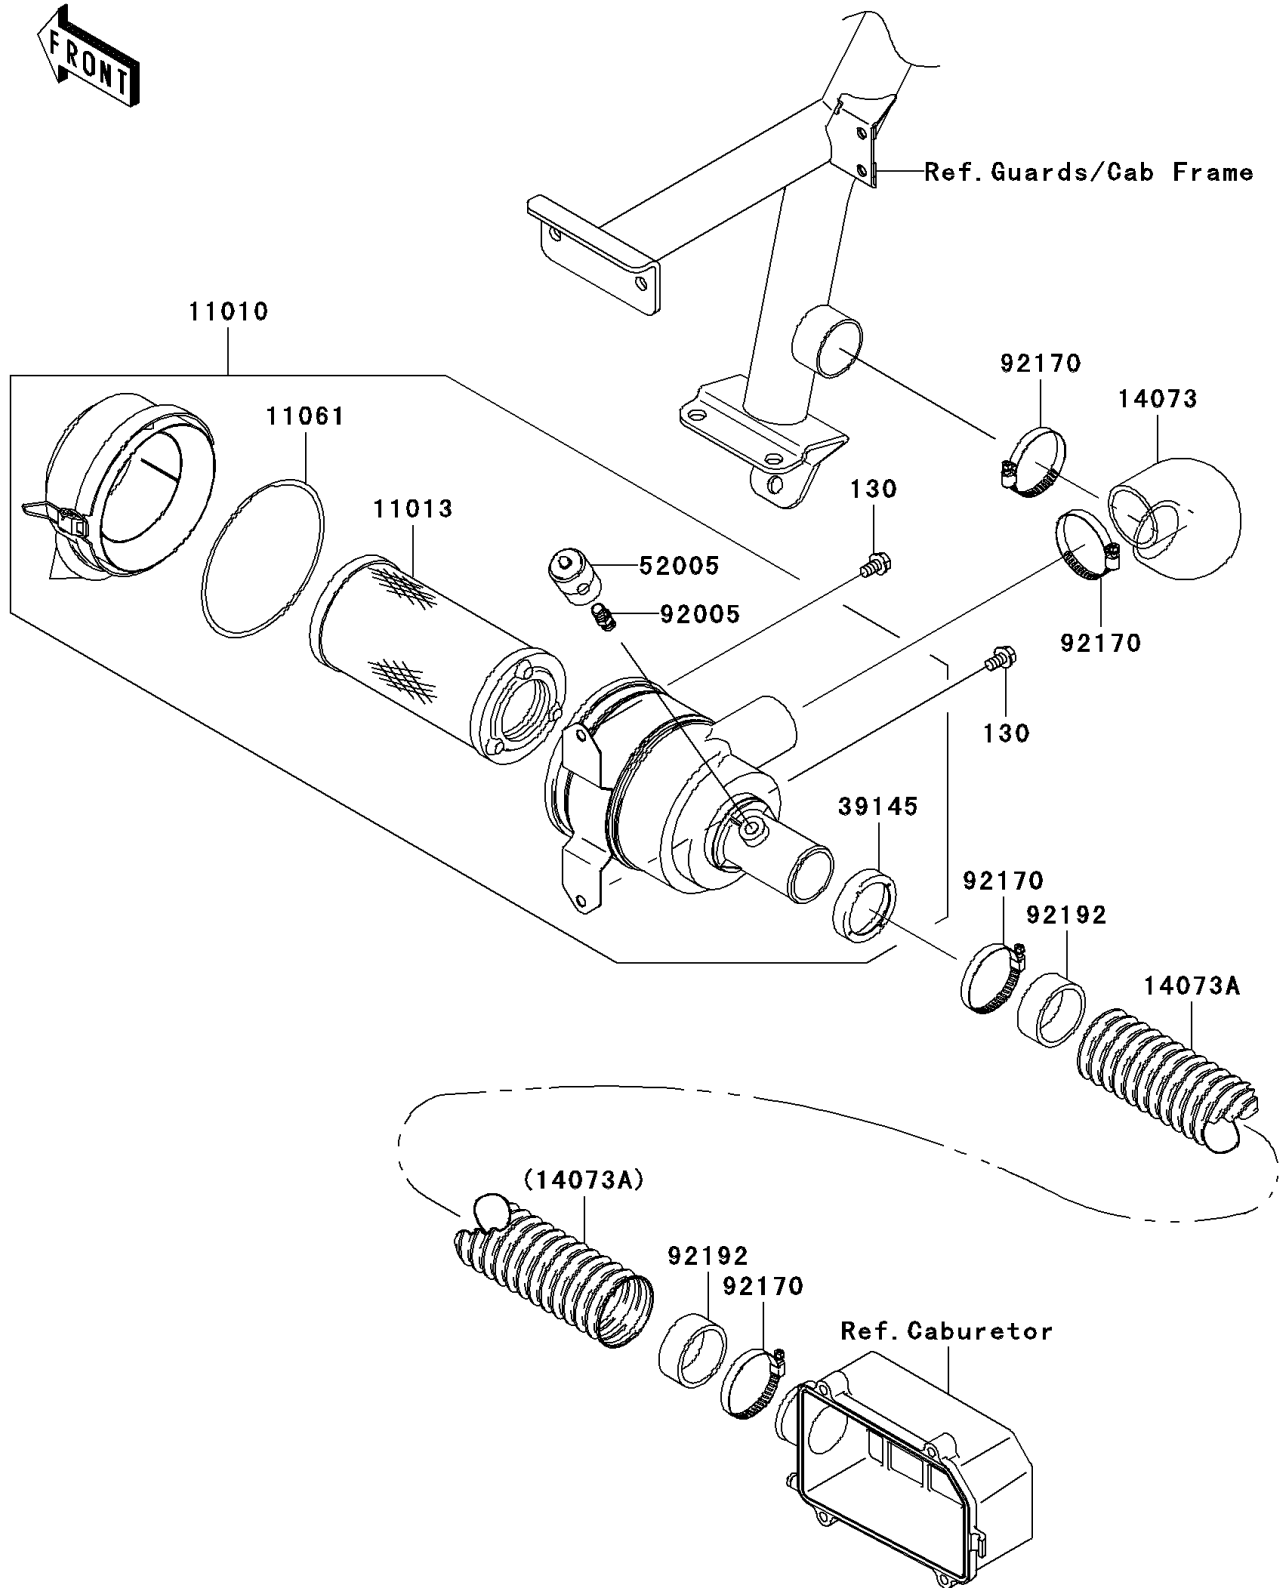

Mule 3010 Trans4x4 Hardwoods Green HD PARTS DIAGRAM

Air Cleaner

E1130

Mule 3010 Trans4x4 Hardwoods Green HD PARTS LIST

Air Cleaner

ITEM NAME	PART NUMBER	QUANTITY
BOLT-FLANGED,8X14 (Ref # 130)	130J0814	2
FILTER-ASSY-AIR (Ref # 11010)	11010-7501	1
ELEMENT-AIR FILTER (Ref # 11013)	11013-1290	1
GASKET,AIR FILTER (Ref # 11061)	11061-1078	1
DUCT,BAR-AIR FILTER (Ref # 14073)	14073-7501	1
DUCT (Ref # 14073A)	14073-7504	1
TRIM-SEAL (Ref # 39145)	39145-1133	1
GAUGE,AIR (Ref # 52005)	52005-7502	1
FITTING,AIR FILTER (Ref # 92005)	92005-1386	1
CLAMP (Ref # 92170)	92170-1674	4
TUBE (Ref # 92192)	92192-7506	2