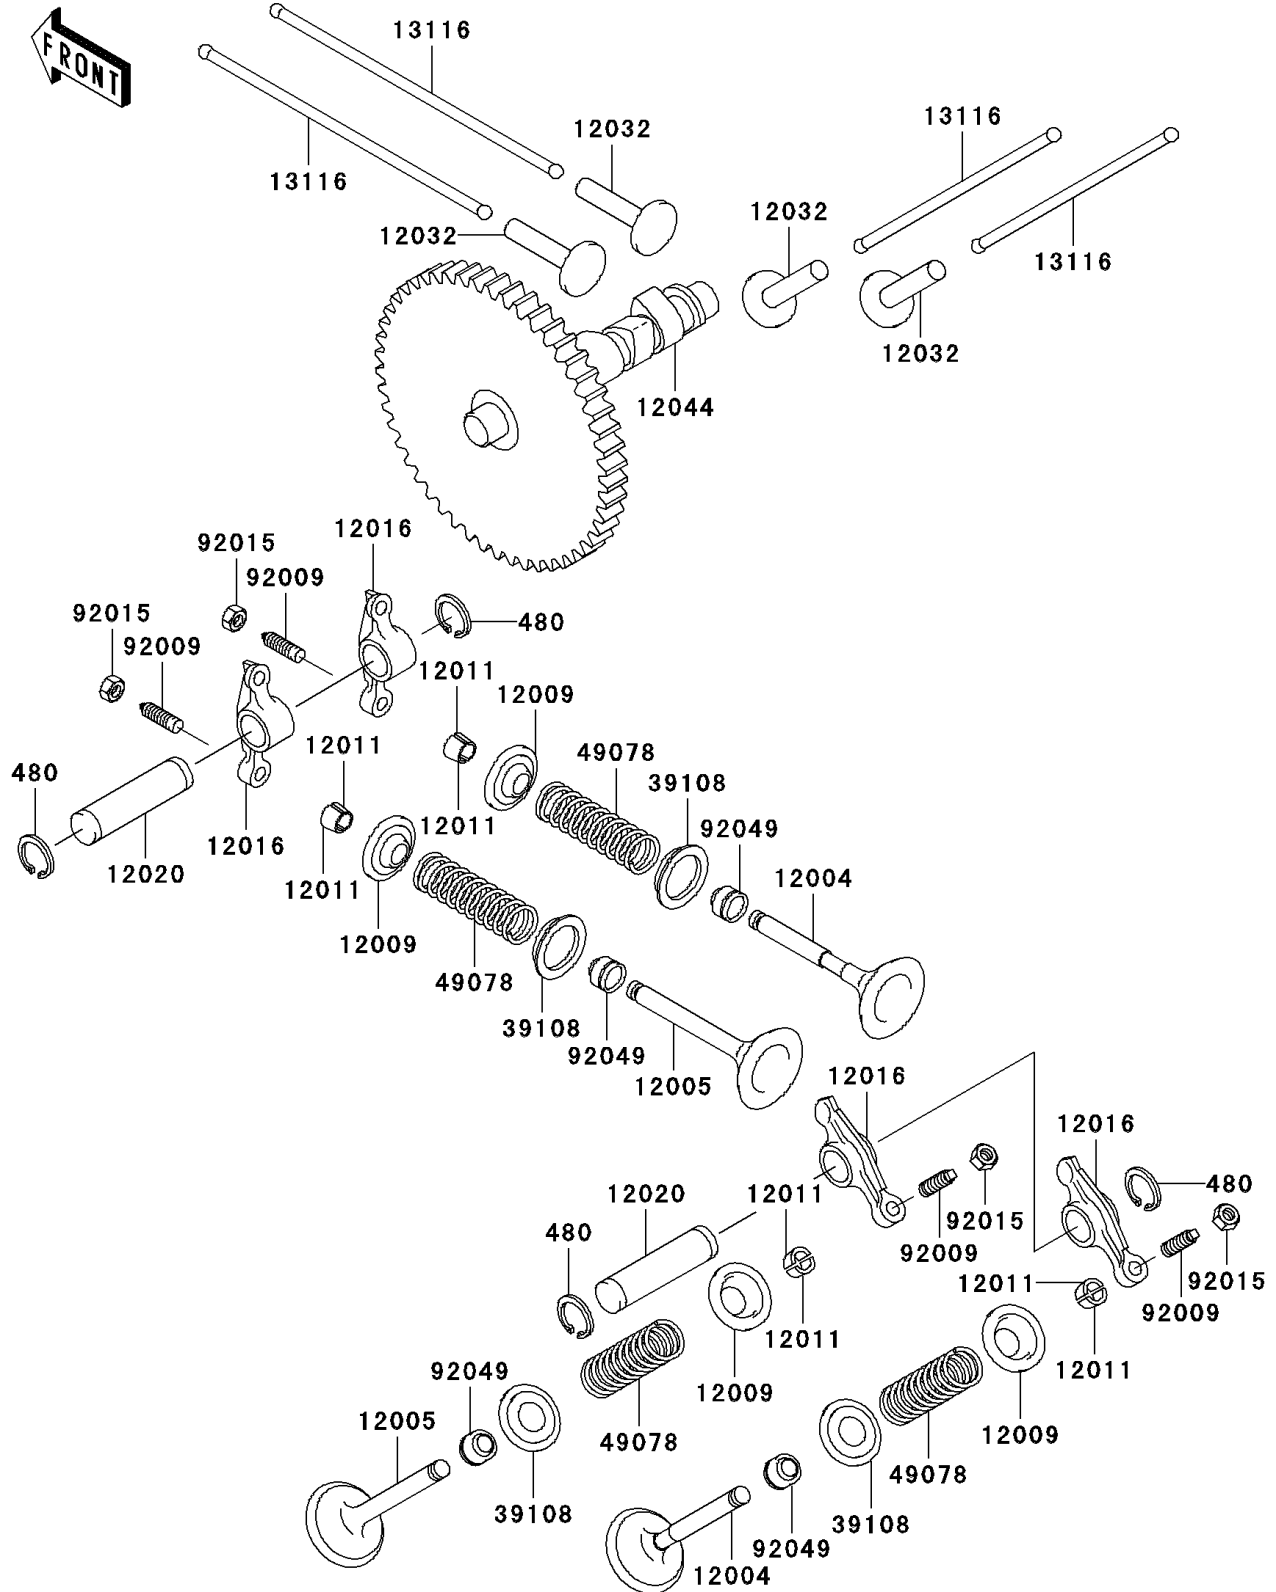

Mule 3010 Trans4x4 Hardwoods Green HD PARTS DIAGRAM

Valve(s)/Camshaft(s)

E1211

Mule 3010 Trans4x4 Hardwoods Green HD PARTS LIST

Valve(s)/Camshaft(s)

ITEM NAME	PART NUMBER	QUANTITY
CIRCLIP-TYPE-C,12MM (Ref # 480)	480J1200	4
VALVE-INTAKE (Ref # 12004)	12004-2115	2
VALVE-EXHAUST (Ref # 12005)	12005-2093	2
RETAINER-VALVE SPRING (Ref # 12009)	12009-2067	4
COLLET (Ref # 12011)	12011-2056	8
ARM-ROCKER (Ref # 12016)	12016-2056	4
SHAFT-ROCKER (Ref # 12020)	12020-2059	2
TAPPET (Ref # 12032)	12032-2064	4
CAMSHAFT-VALVE (Ref # 12044)	12044-2239	1
ROD-PUSH (Ref # 13116)	13116-2057	4
RETAINER-SPRING (Ref # 39108)	39108-2057	4
SPRING-ENGINE VALVE (Ref # 49078)	49078-2082	4
SCREW,VALVE ADJUST (Ref # 92009)	92009-1109	4
NUT,VALVE ADJUST LOCK (Ref # 92015)	92015-1137	4
SEAL-OIL (Ref # 92049)	92049-2109	4