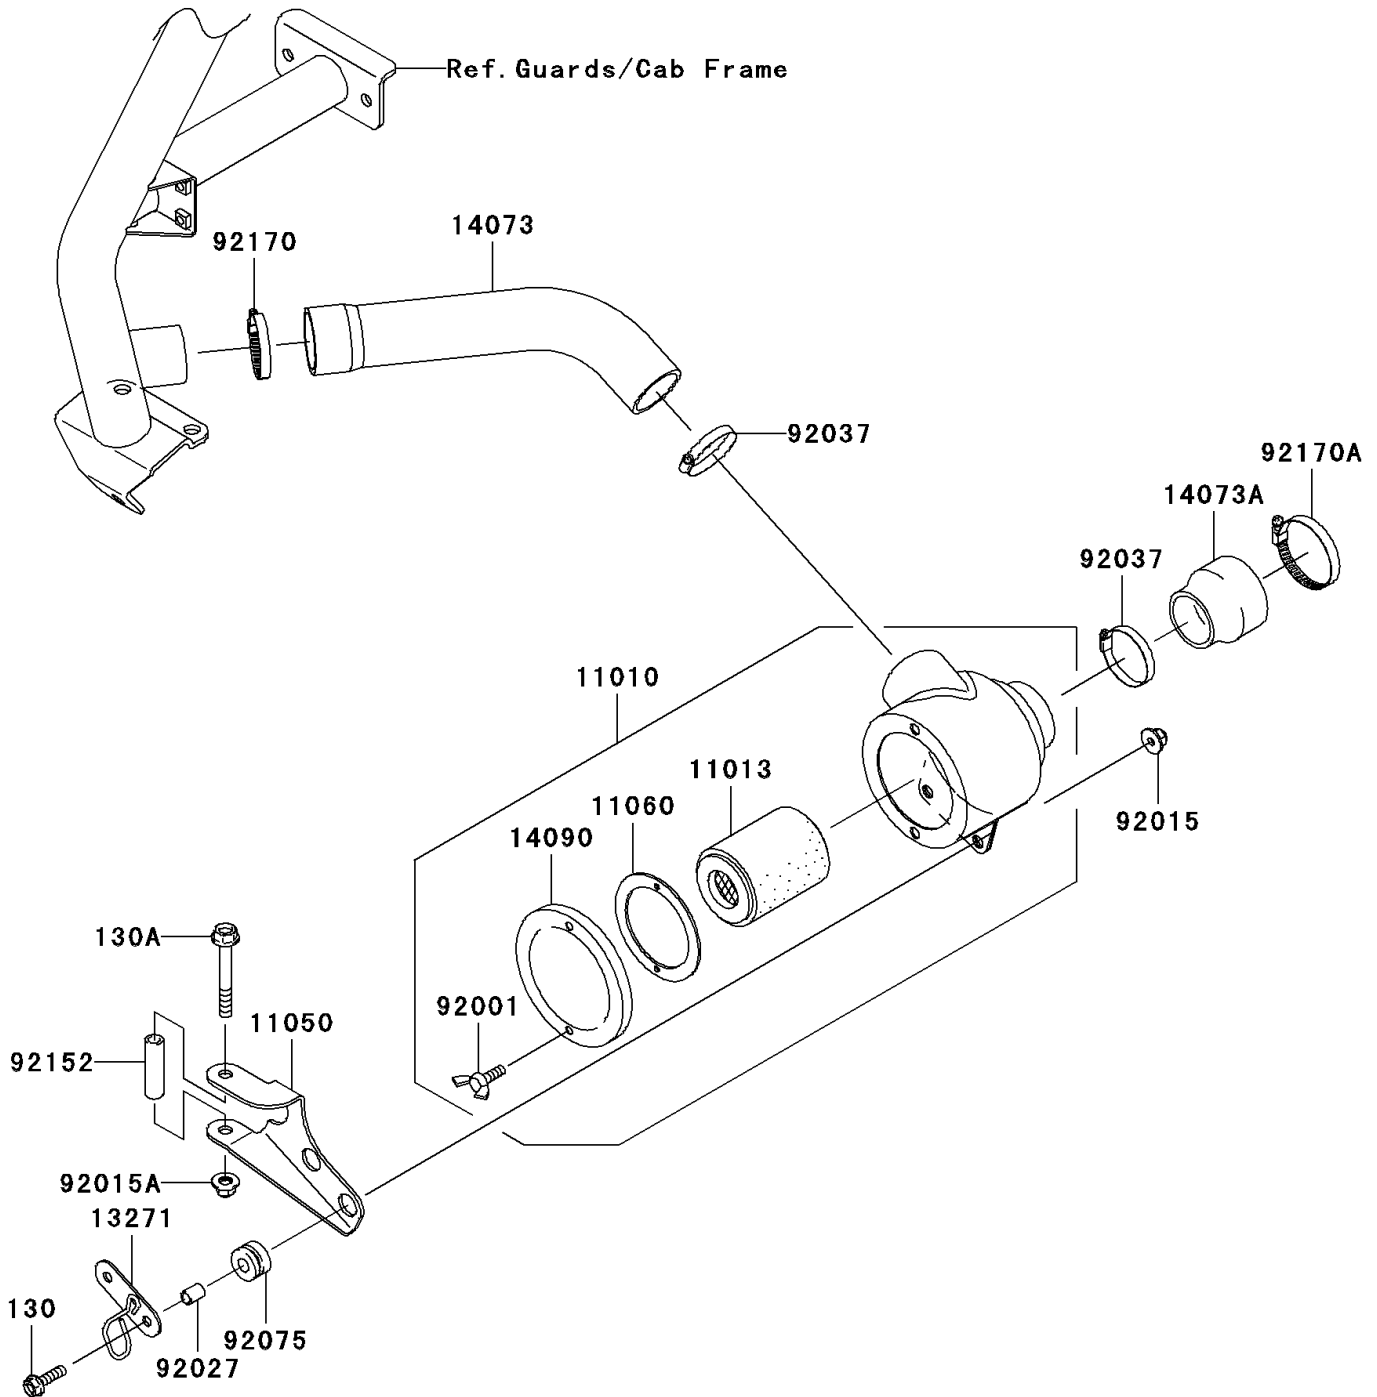

Mule 3010 Trans4x4 Hardwoods Green HD PARTS DIAGRAM

Air Cleaner-Belt Converter

E1394

Mule 3010 Trans4x4 Hardwoods Green HD PARTS LIST

Air Cleaner-Belt Converter

ITEM NAME	PART NUMBER	QUANTITY
BOLT-FLANGED,8X30,BLACK (Ref # 130)	130C0830	2
BOLT-FLANGED (Ref # 130A)	130J1075	1
FILTER-ASSY-AIR (Ref # 11010)	11010-0062	1
ELEMENT-AIR FILTER (Ref # 11013)	11013-1263	1
BRACKET (Ref # 11050)	11050-1404	1
GASKET,AIR FILTER CASE (Ref # 11060)	11060-1975	1
PLATE (Ref # 13271)	13271-7587	1
DUCT (Ref # 14073)	14073-1699	1
DUCT (Ref # 14073A)	14073-1700	1
COVER,AIR FILTER (Ref # 14090)	14090-1766	1
BOLT,WING,6X15 (Ref # 92001)	92001-1703	2
NUT,8MM (Ref # 92015)	92015-1432	2
NUT,LOCK,10MM (Ref # 92015A)	92015-1597	1
COLLAR,8.8X12X15.5 (Ref # 92027)	92027-1081	2
CLAMP (Ref # 92037)	92037-3009	2
DAMPER (Ref # 92075)	92075-1736	2
COLLAR,10.5X16X50 (Ref # 92152)	92152-0083	1
CLAMP (Ref # 92170)	92170-1674	1
CLAMP (Ref # 92170A)	92170-1764	1