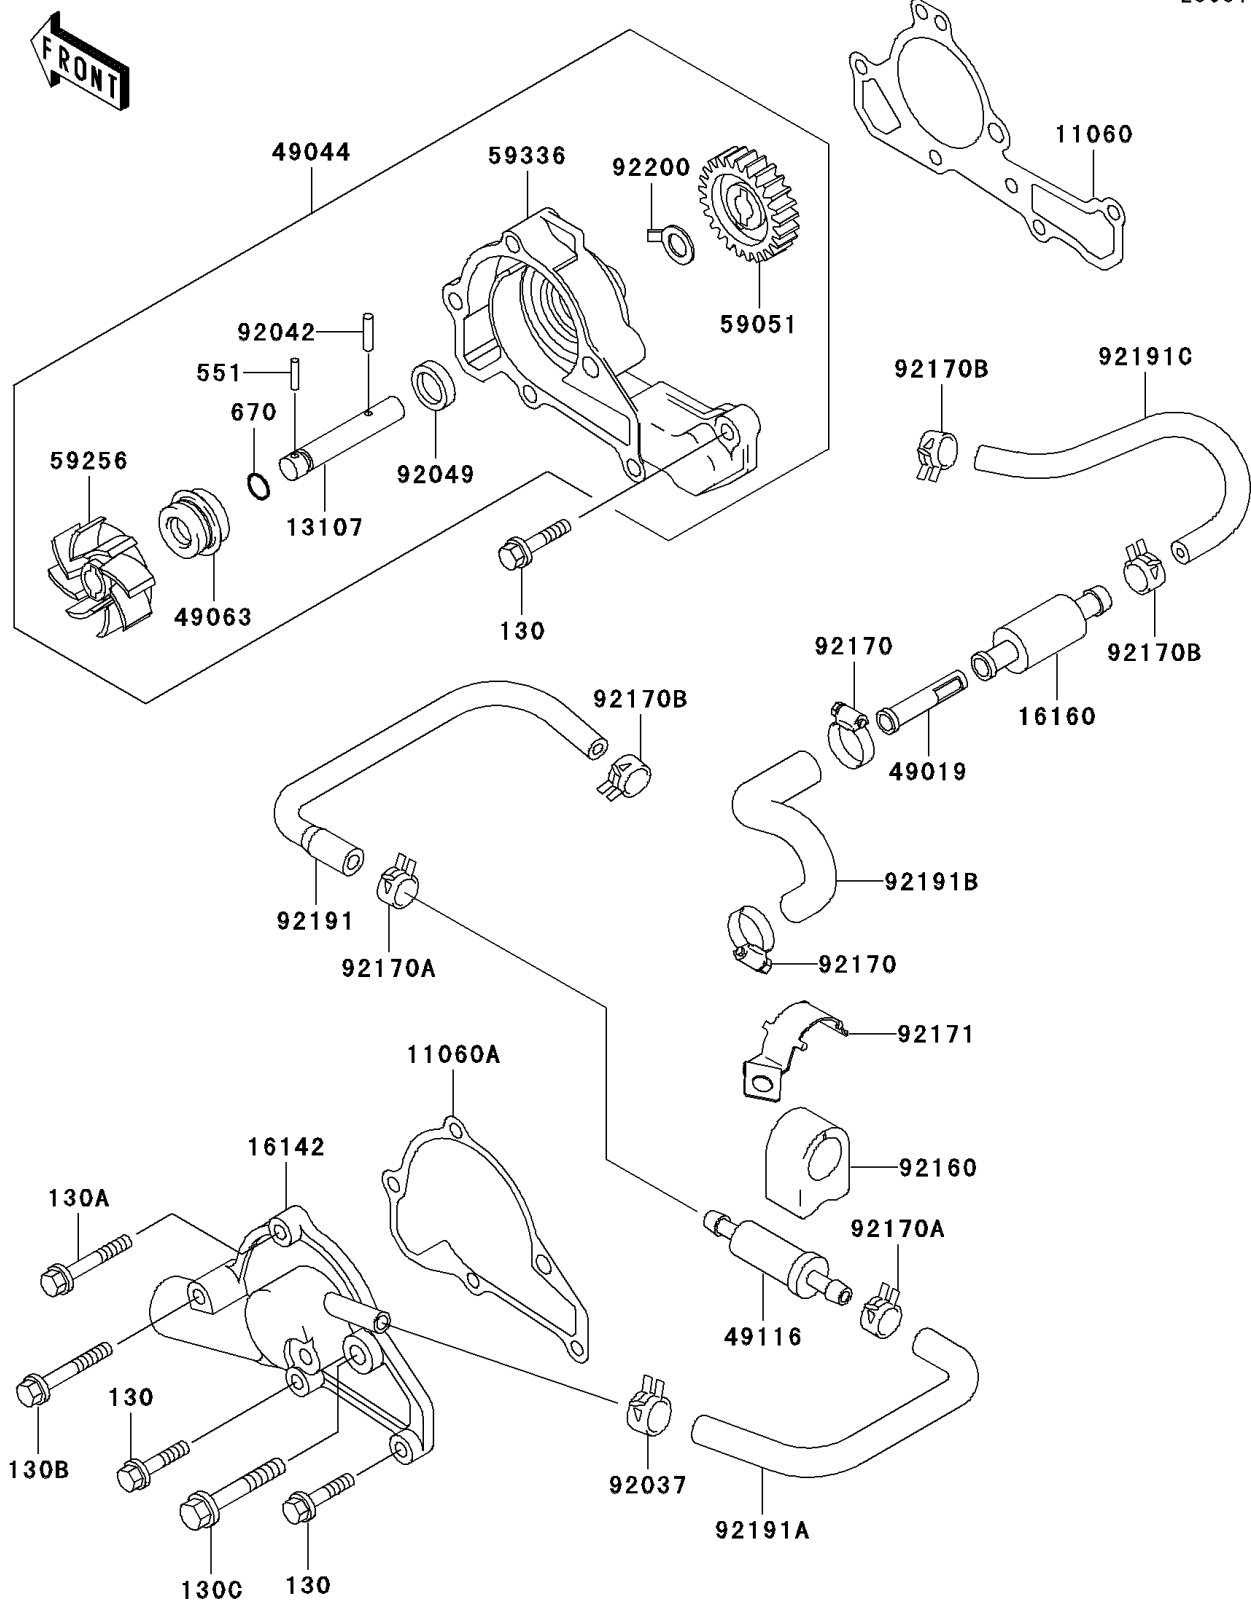

Mule 3010 Trans4x4 Hardwoods Green HD PARTS DIAGRAM

Water Pump

E3031

Mule 3010 Trans4x4 Hardwoods Green HD PARTS LIST

Water Pump

ITEM NAME	PART NUMBER	QUANTITY
BOLT-FLANGED (Ref # 130)	130T0645	3
BOLT-FLANGED (Ref # 130A)	130T0665	1
BOLT-FLANGED (Ref # 130B)	130T0675	1
BOLT-FLANGED (Ref # 130C)	130T0870	1
PIN-DOWEL,3X14 (Ref # 551)	551A0314	1
O RING,7MM (Ref # 670)	670B1507	1
GASKET,PUMP CASE (Ref # 11060)	11060-2450	1
GASKET,PUMP COVER (Ref # 11060A)	11060-2451	1
SHAFT (Ref # 13107)	13107-2097	1
COVER-PUMP (Ref # 16142)	16142-2069	1
BODY (Ref # 16160)	16160-1359	1
FILTER-WATER (Ref # 49019)	49019-1068	1
PUMP-WATER (Ref # 49044)	49044-2066	1
SEAL-MECHANICAL (Ref # 49063)	49063-1056	1
VALVE-ASSY (Ref # 49116)	49116-1081	1
GEAR-SPUR (Ref # 59051)	59051-2113	1
IMPELLER (Ref # 59256)	59256-2057	1
CASE-PUMP (Ref # 59336)	59336-2052	1
CLAMP (Ref # 92037)	92037-2065	1
PIN,DOWEL,4X15.8 (Ref # 92042)	92042-014	1
SEAL-OIL (Ref # 92049)	92049-2111	1
DAMPER,VALVE (Ref # 92160)	92160-1451	1
CLAMP (Ref # 92170)	92170-1278	2
CLAMP (Ref # 92170A)	92170-1492	2
CLAMP (Ref # 92170B)	92170-1493	3
CLAMP (Ref # 92171)	92171-2064	1
TUBE (Ref # 92191)	92191-2110	1
TUBE (Ref # 92191A)	92191-2111	1
TUBE (Ref # 92191B)	92191-2125	1

Mule 3010 Trans4x4 Hardwoods Green HD PARTS LIST

Water Pump

ITEM NAME	PART NUMBER	QUANTITY
TUBE (Ref # 92191C)	92191-2130	1
WASHER (Ref # 92200)	92200-2044	1