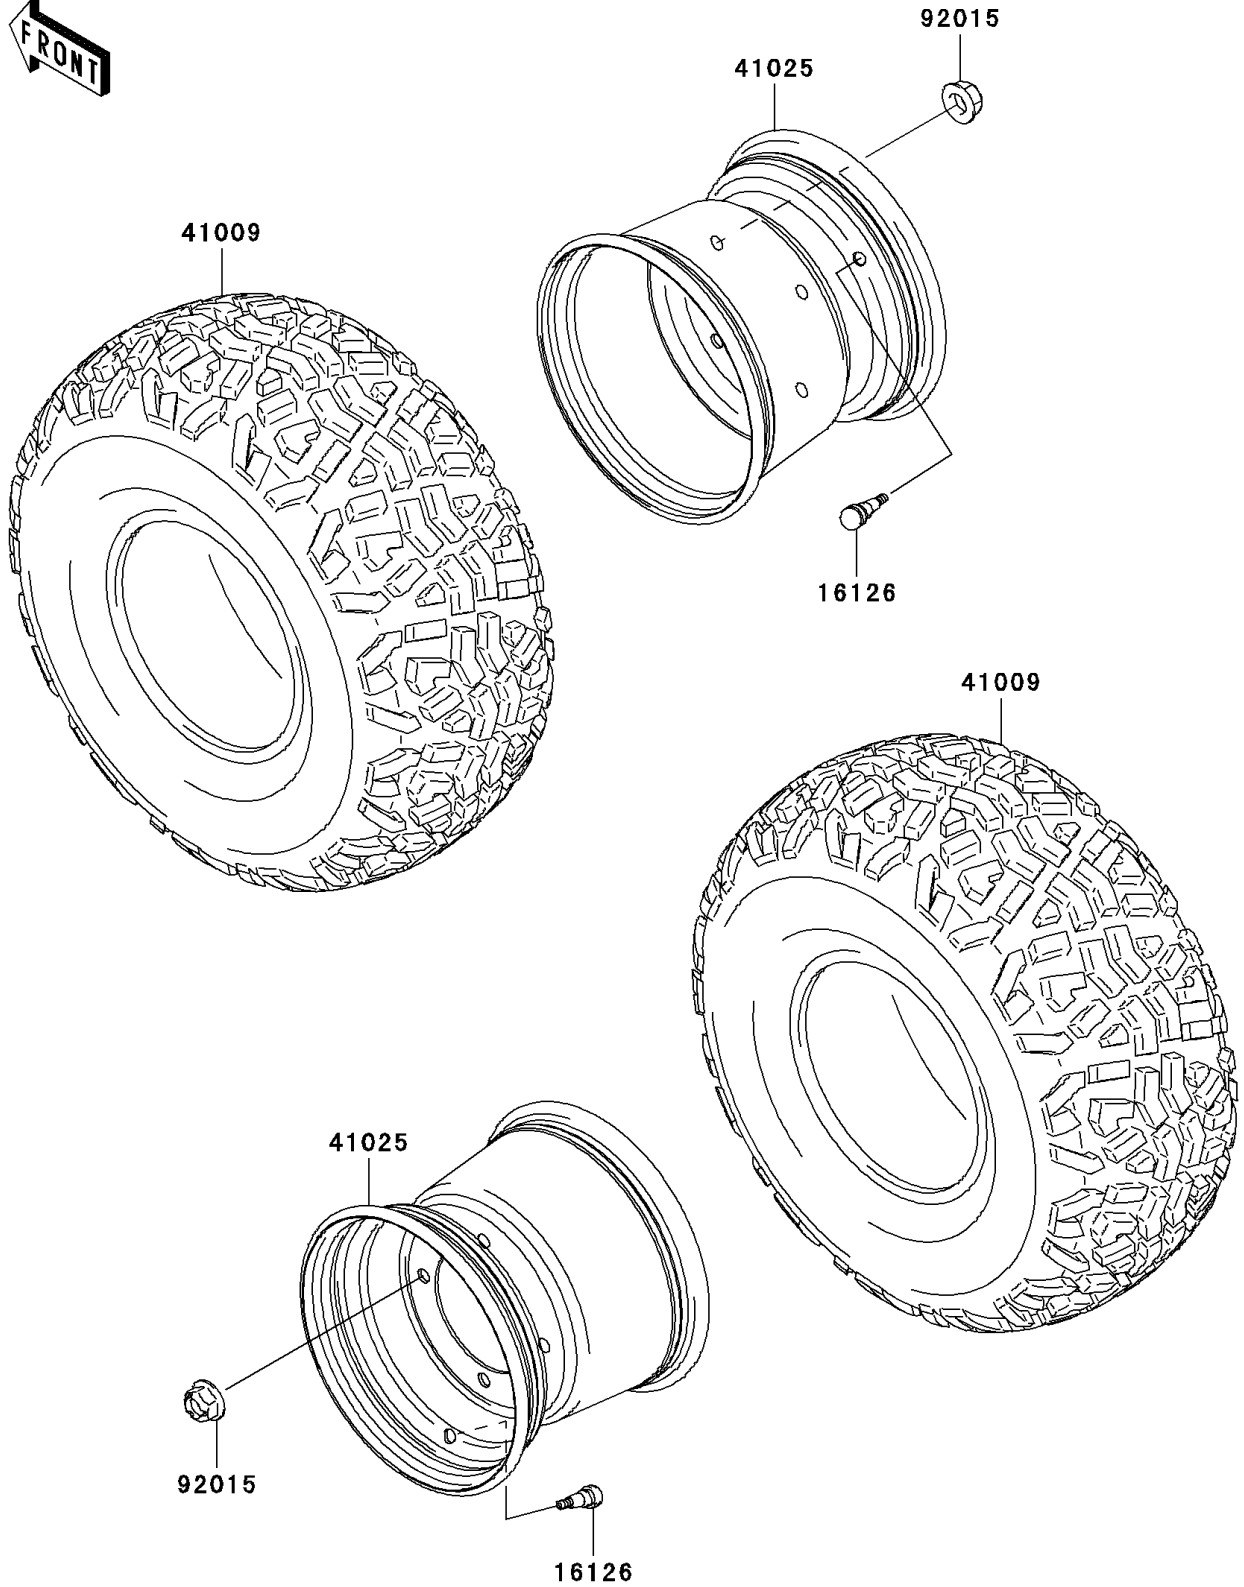

2005 Mule 3010 Trans4x4 Hardwoods Green HD PARTS DIAGRAM

Wheels/Tires

F2210

2005 Mule 3010 Trans4x4 Hardwoods Green HD PARTS LIST

Wheels/Tires

ITEM NAME	PART NUMBER	QUANTITY
VALVE (Ref # 16126)	16126-4001	4
TIRE,23X11.00-10 4PR,KT869(D) (Ref # 41009)	41009-1281	4
RIM,10X8.5,M.GRAYSTONE (Ref # 41025)	41025-7503-379	4
NUT,12MM (Ref # 92015)	92015-1706	16