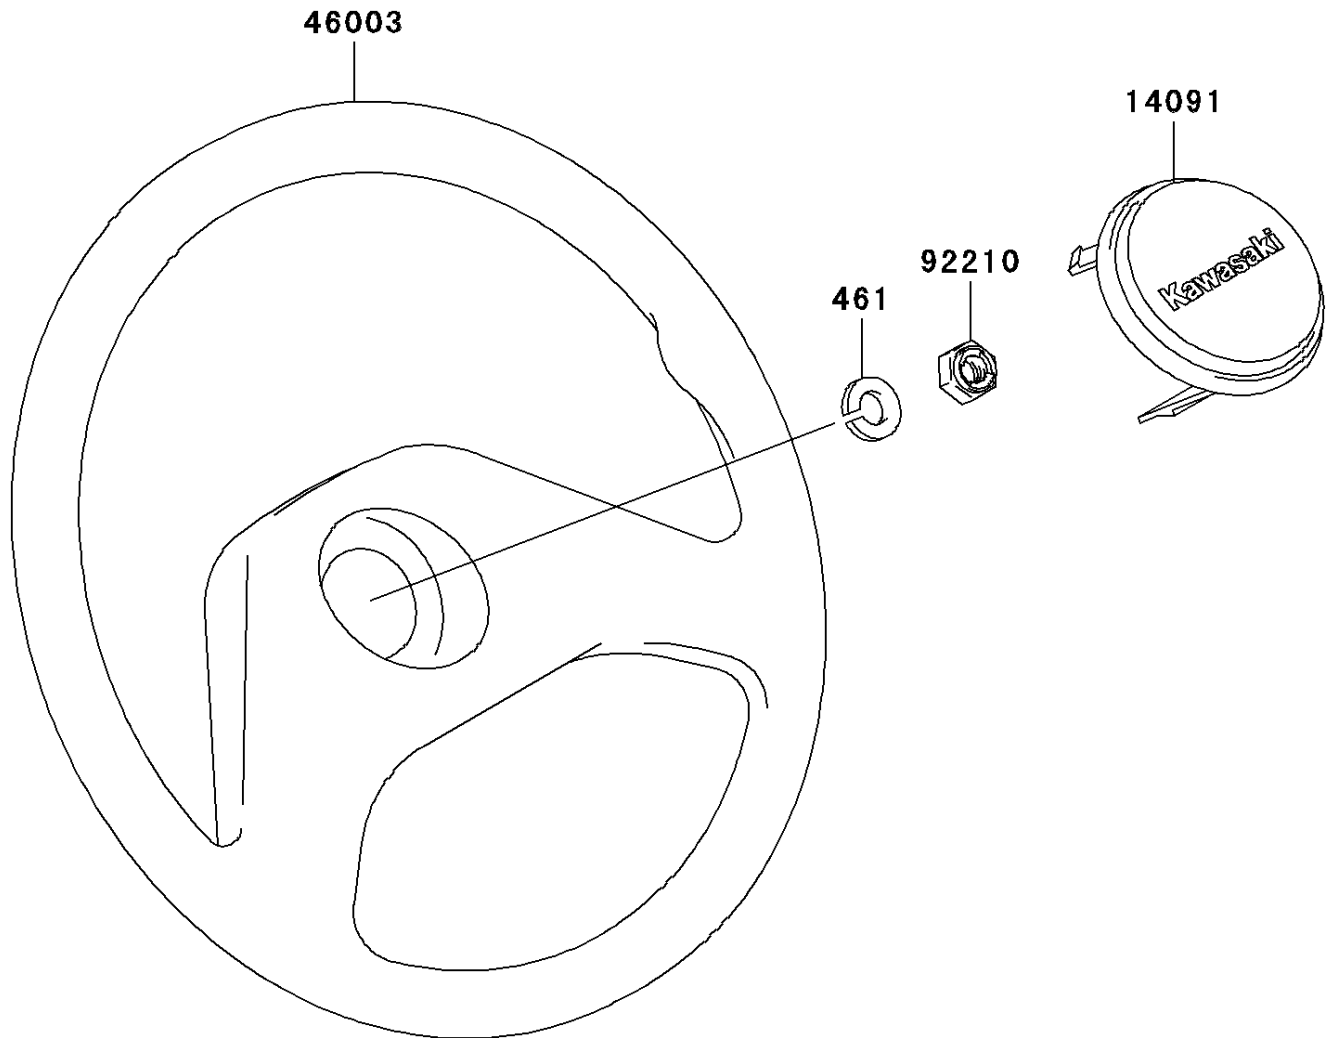

Mule 3010 Trans4x4 Hardwoods Green HD PARTS DIAGRAM

Steering Wheel

F2311

Mule 3010 Trans4x4 Hardwoods Green HD PARTS LIST

Steering Wheel

ITEM NAME	PART NUMBER	QUANTITY
WASHER-SPRING,12MM (Ref # 461)	461F1200	1
COVER,HORN SWITCH (Ref # 14091)	14091-1247	1
HANDLE (Ref # 46003)	46003-1308	1
NUT,LOCK,12MM (Ref # 92210)	92210-1249	1