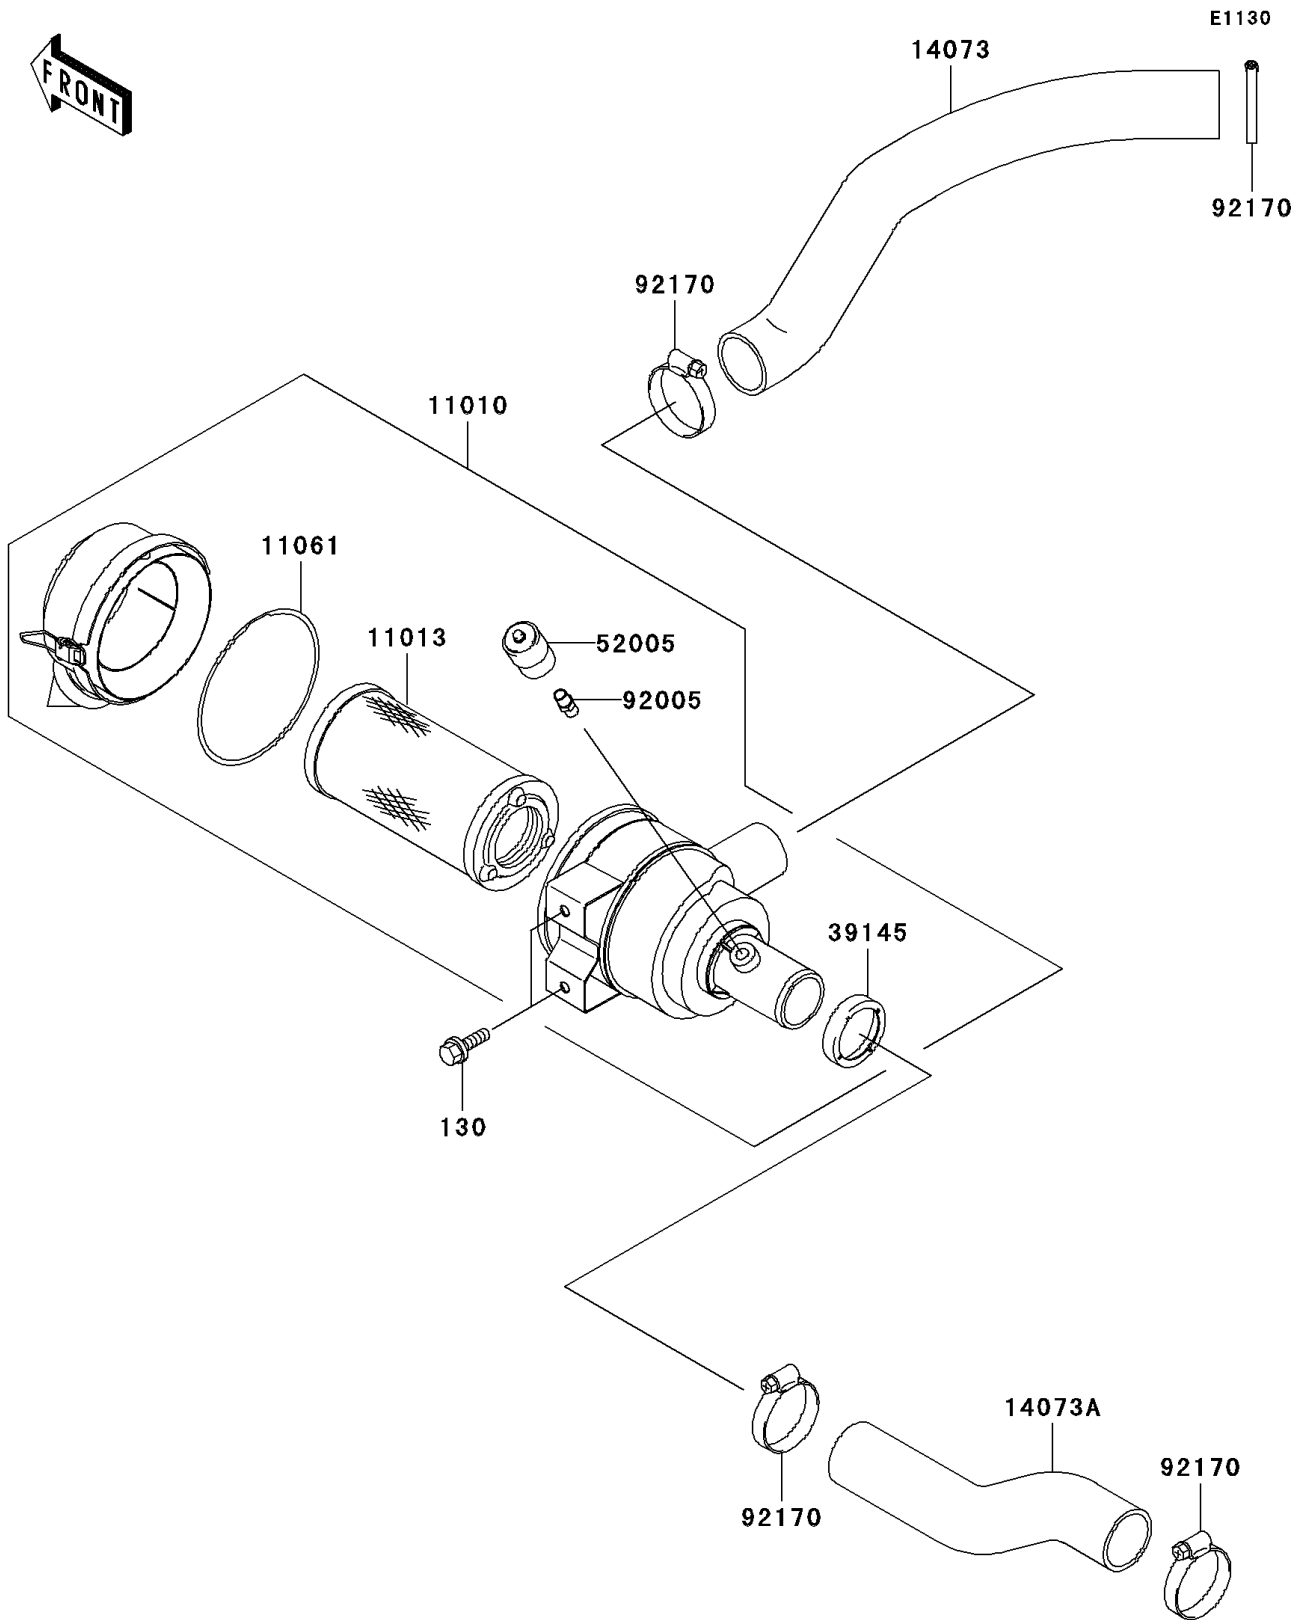

# 2008 Mule 3000 PARTS DIAGRAM

Air Cleaner

## 2008 Mule 3000 PARTS LIST

### Air Cleaner

ITEM NAME	PART NUMBER	QUANTITY
BOLT-FLANGED,8X14 (Ref # 130)	130BB0814	2
FILTER-ASSY-AIR (Ref # 11010)	11010-0073	1
ELEMENT-AIR FILTER (Ref # 11013)	11013-1290	1
GASKET,AIR FILTER (Ref # 11061)	11061-1078	1
DUCT,FRAME-A/C (Ref # 14073)	14073-1782	1
DUCT,A/C-AIR CHAMBER (Ref # 14073A)	14073-1783	1
TRIM-SEAL (Ref # 39145)	39145-1133	1
GAUGE,AIR (Ref # 52005)	52005-7502	1
FITTING,AIR FILTER (Ref # 92005)	92005-1386	1
CLAMP (Ref # 92170)	92170-1674	4