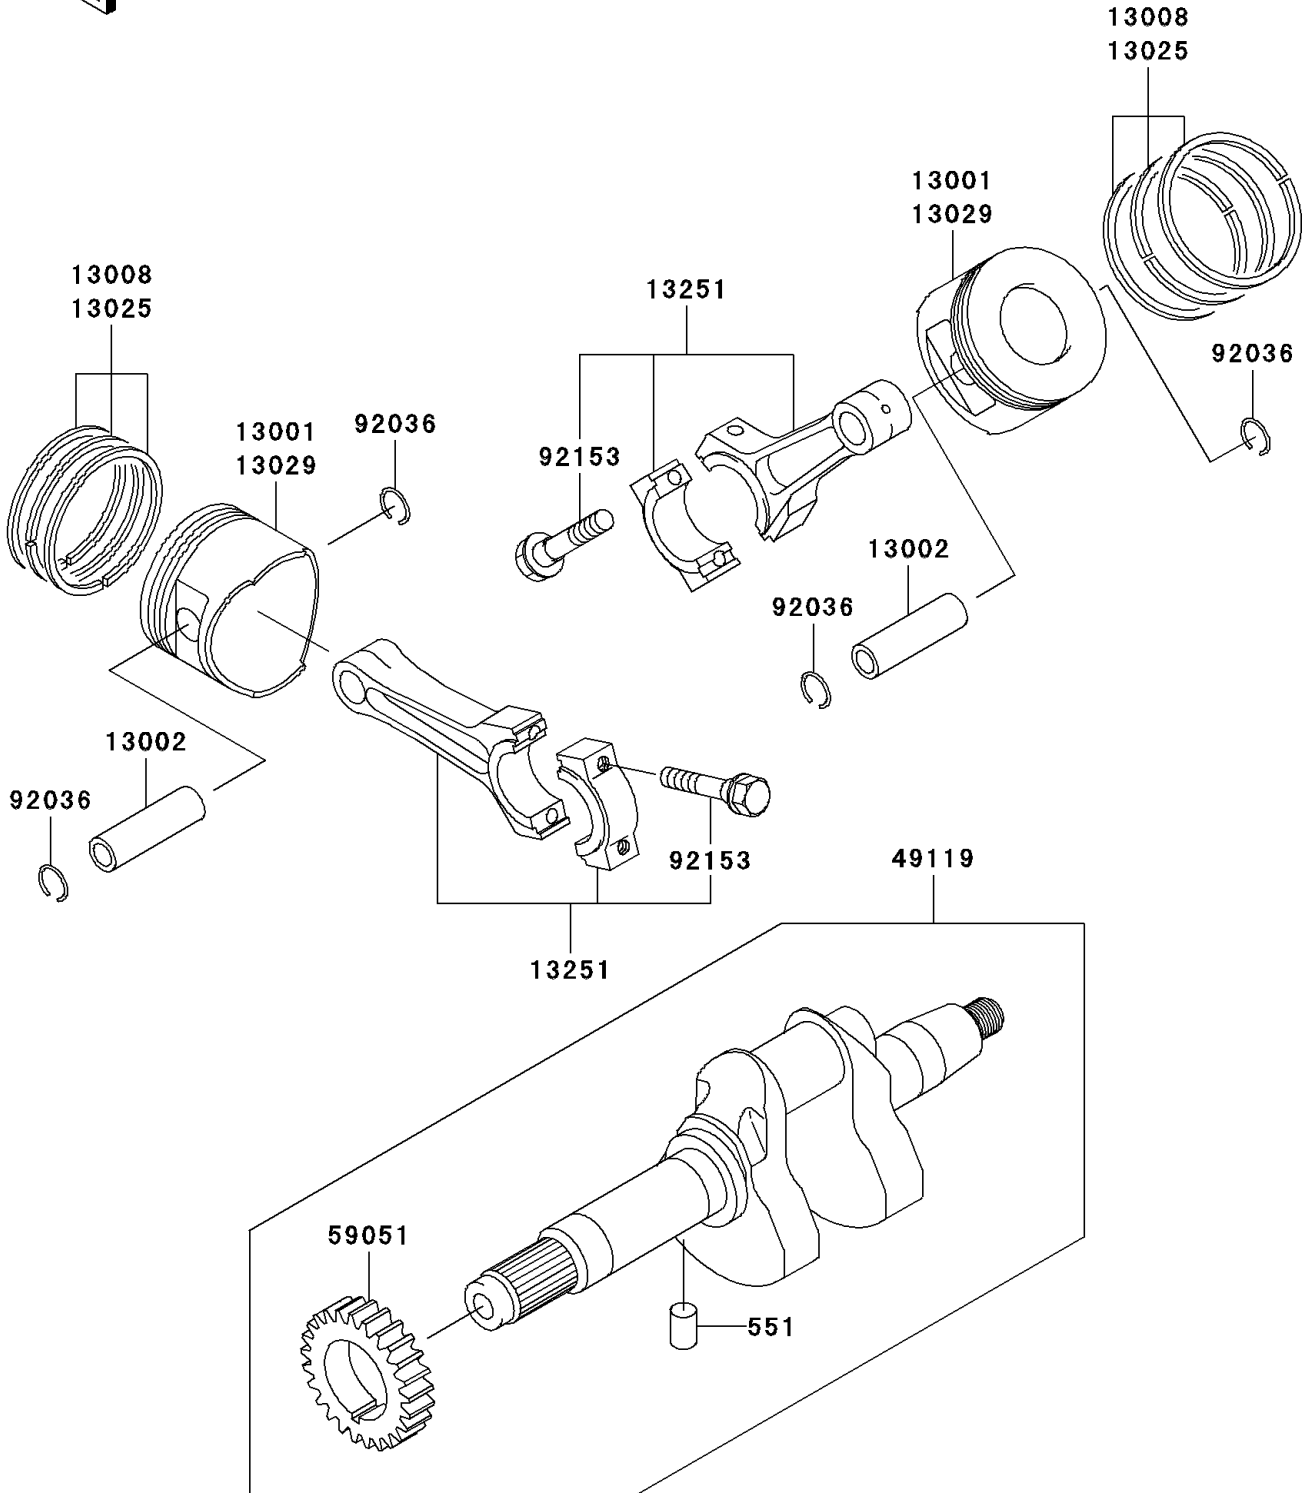

2008 Mule 3000 PARTS DIAGRAM

Crankshaft/Piston(s)

E1320

2008 Mule 3000 PARTS LIST

Crankshaft/Piston(s)

ITEM NAME	PART NUMBER	QUANTITY
PIN-DOWEL,4X8 (Ref # 551)	551A0408	1
PISTON-ENGINE,STD (Ref # 13001)	13001-2131	2
PIN-PISTON (Ref # 13002)	13002-1013	2
RING-SET-PISTON,STD (Ref # 13008)	13008-6025	2
RING-SET-PISTON L,0.50 (Ref # 13025)	13025-6008	AR
PISTON-ENGINE L,0.50 (Ref # 13029)	13029-2105	AR
ROD-ASSY-CONNECTING (Ref # 13251)	13251-6068	2
CRANKSHAFT-ASSY (Ref # 49119)	49119-2200	1
GEAR-SPUR (Ref # 59051)	59051-2112	1
RING-SNAP,PISTON PIN (Ref # 92036)	92036-021	4
BOLT,7X35.2 (Ref # 92153)	92153-2054	4