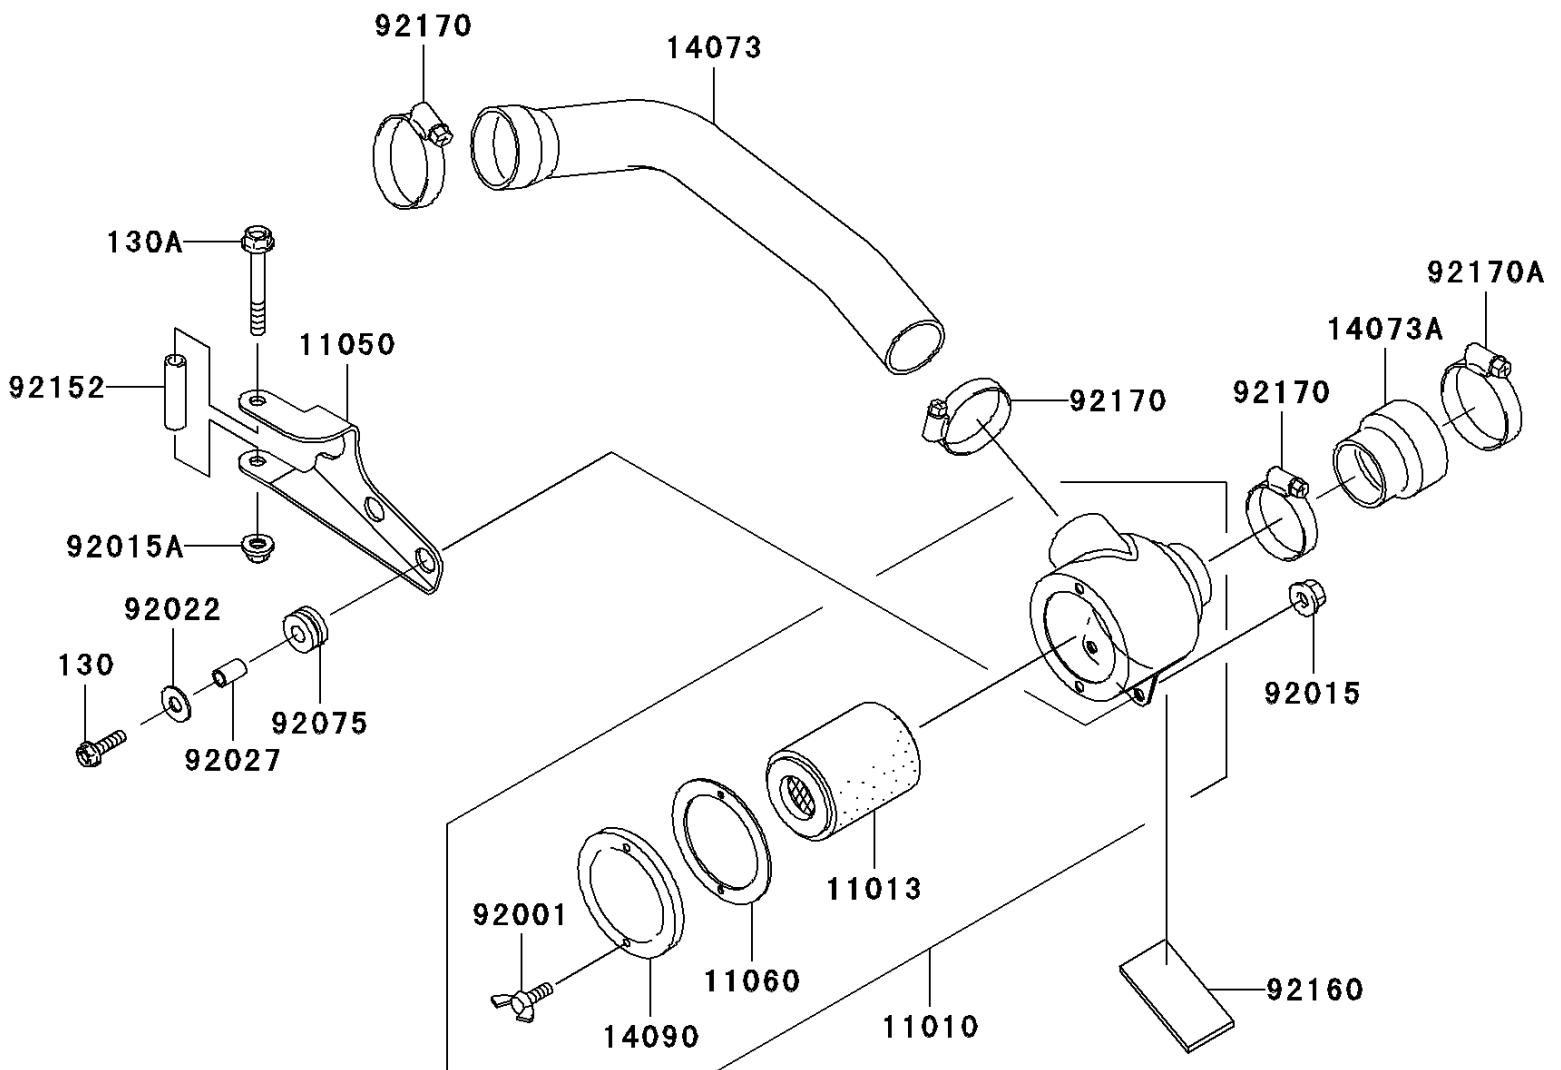

Mule 3000 PARTS DIAGRAM

Air Cleaner-Belt Converter

E1394

Mule 3000 PARTS LIST

Air Cleaner-Belt Converter

ITEM NAME	PART NUMBER	QUANTITY
-----------	-------------	----------