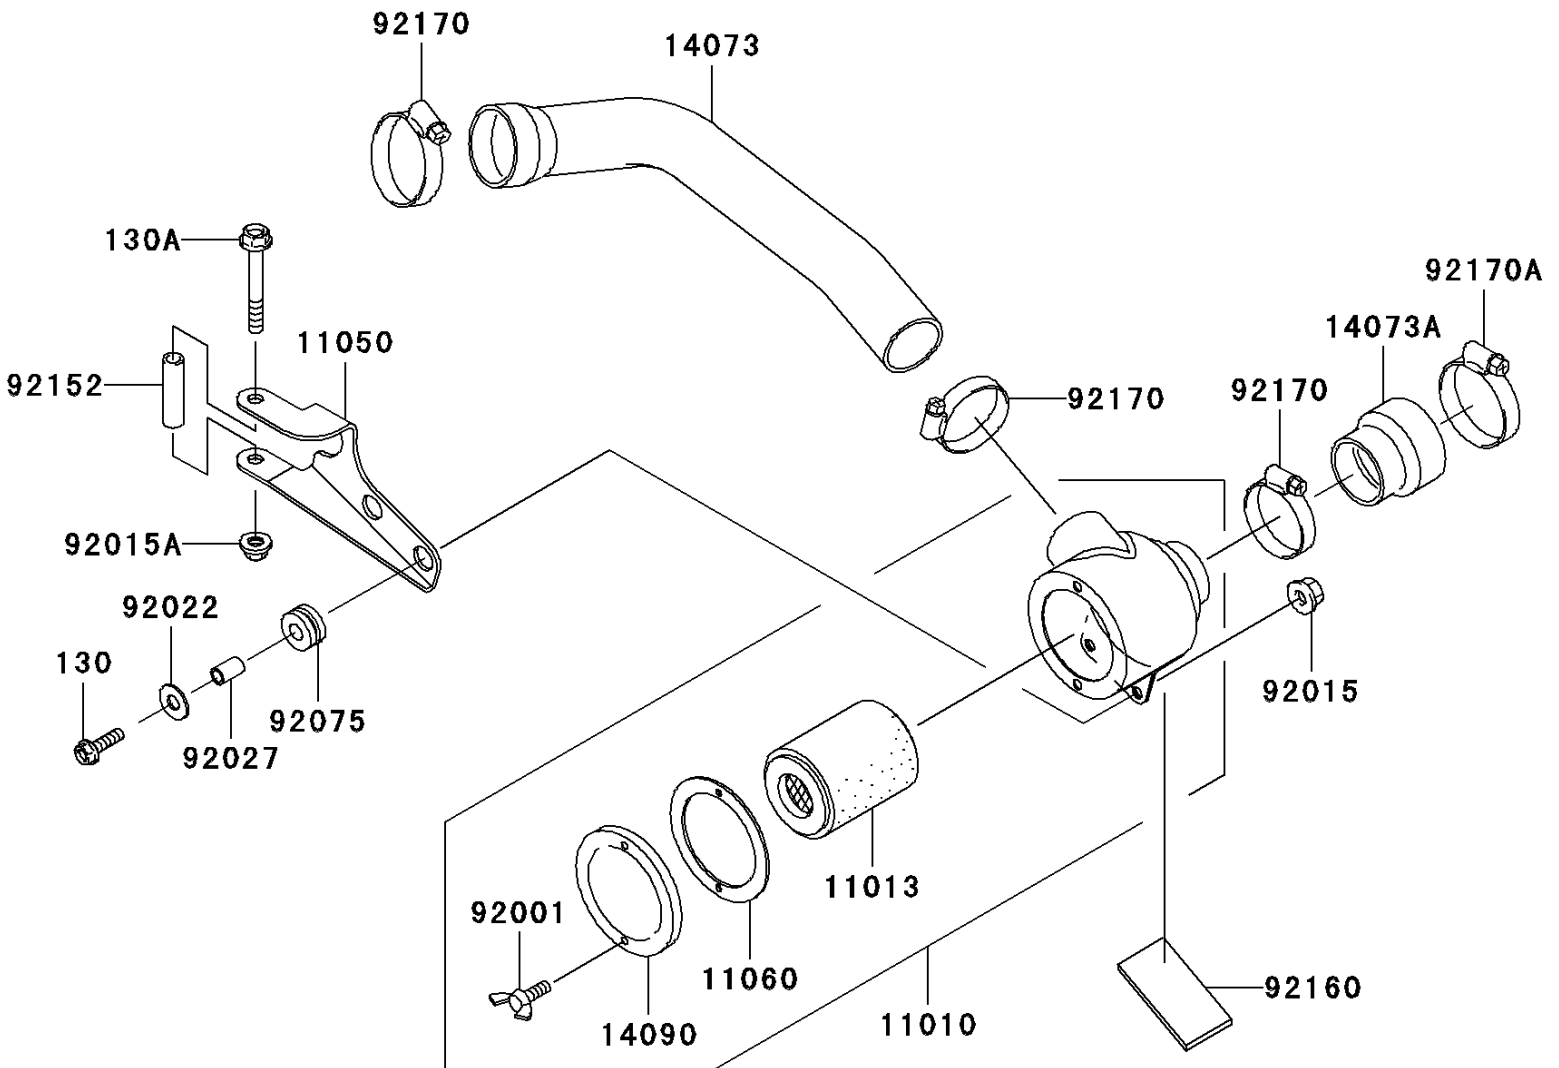

2008 Mule 3000 PARTS DIAGRAM

Air Cleaner-Belt Converter

E1394

2008 Mule 3000 PARTS LIST

Air Cleaner-Belt Converter

ITEM NAME	PART NUMBER	QUANTITY
BOLT-FLANGED,8X30 (Ref # 130)	130AB0830	2
BOLT-FLANGED,10X75 (Ref # 130A)	130BB1075	1
FILTER-ASSY-AIR (Ref # 11010)	11010-0062	1
ELEMENT-AIR FILTER (Ref # 11013)	11013-1263	1
BRACKET (Ref # 11050)	11050-1404	1
GASKET,AIR FILTER CASE (Ref # 11060)	11060-1975	1
DUCT (Ref # 14073)	14073-1699	1
DUCT (Ref # 14073A)	14073-1700	1
COVER,AIR FILTER (Ref # 14090)	14090-1766	1
BOLT,WING,6X15 (Ref # 92001)	92001-1703	2
NUT,8MM (Ref # 92015)	92015-1432	2
NUT,LOCK,10MM (Ref # 92015A)	92015-1597	1
WASHER,9X28X2.3 (Ref # 92022)	92022-1632	2
COLLAR,8.8X12X15.5 (Ref # 92027)	92027-1081	2
DAMPER (Ref # 92075)	92075-1736	2
COLLAR,10.5X16X50 (Ref # 92152)	92152-0083	1
DAMPER (Ref # 92160)	92160-1102	1
CLAMP (Ref # 92170)	92170-1674	3
CLAMP (Ref # 92170A)	92170-1764	1