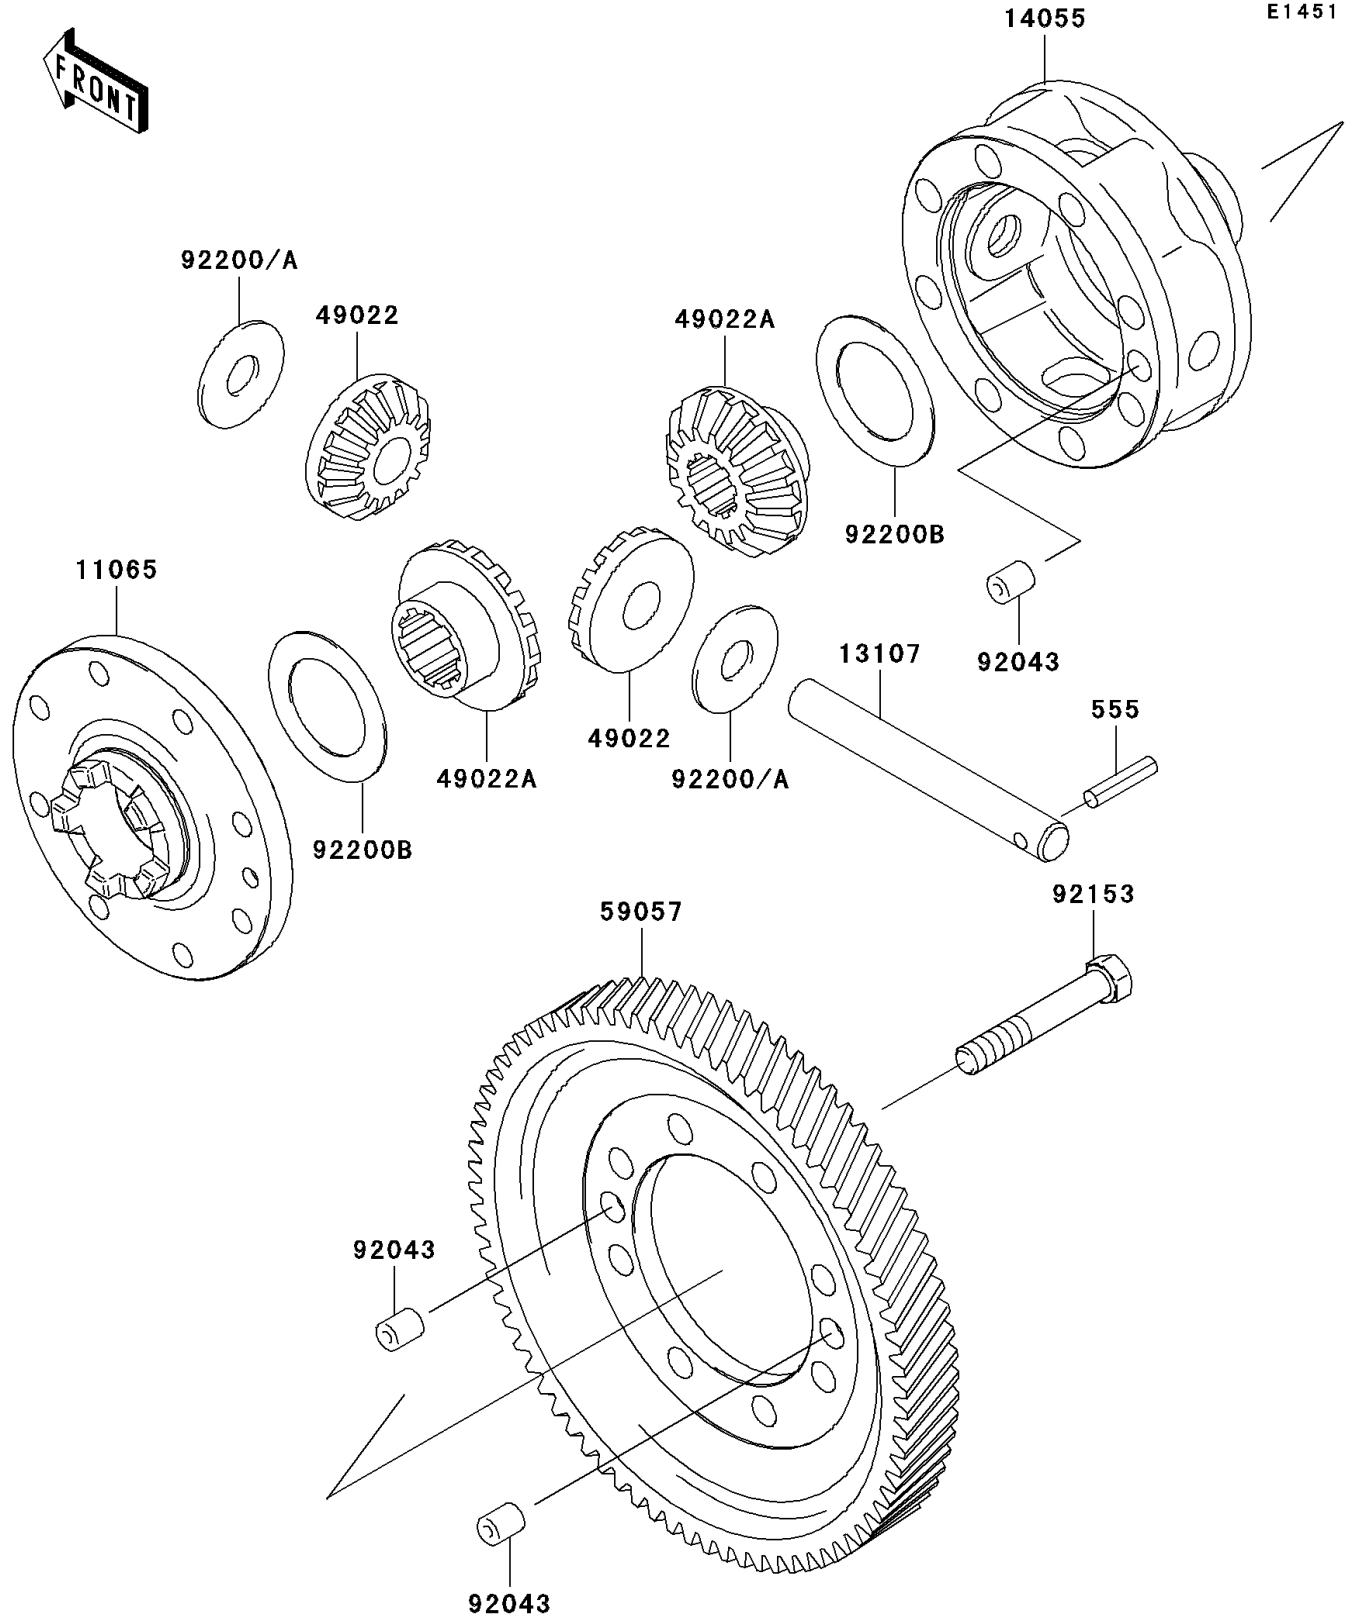

Mule 3000 PARTS DIAGRAM

Differential

Mule 3000 PARTS LIST

Differential

ITEM NAME	PART NUMBER	QUANTITY
PIN-SPRING (Ref # 555)	555A0525	1
CAP,GEAR CASE (Ref # 11065)	11065-0033	1
SHAFT (Ref # 13107)	13107-0009	1
CASE-GEAR,DIFFERENTIAL (Ref # 14055)	14055-0003	1
GEAR-BEVEL,10T (Ref # 49022)	49022-1105	2
GEAR-BEVEL,16T (Ref # 49022A)	49022-1117	2
GEAR-HELICAL,DIFFERENTIAL (Ref # 59057)	59057-0002	1
PIN,10X12 (Ref # 92043)	92043-0029	3
BOLT,10X63 (Ref # 92153)	92153-0331	8
WASHER,14.5X38X1.2 (Ref # 92200)	92200-0021	2
WASHER,14.5X38X1.0 (Ref # 92200A)	92200-1044	AR
WASHER,35.5X54X1.0 (Ref # 92200B)	92200-1045	2