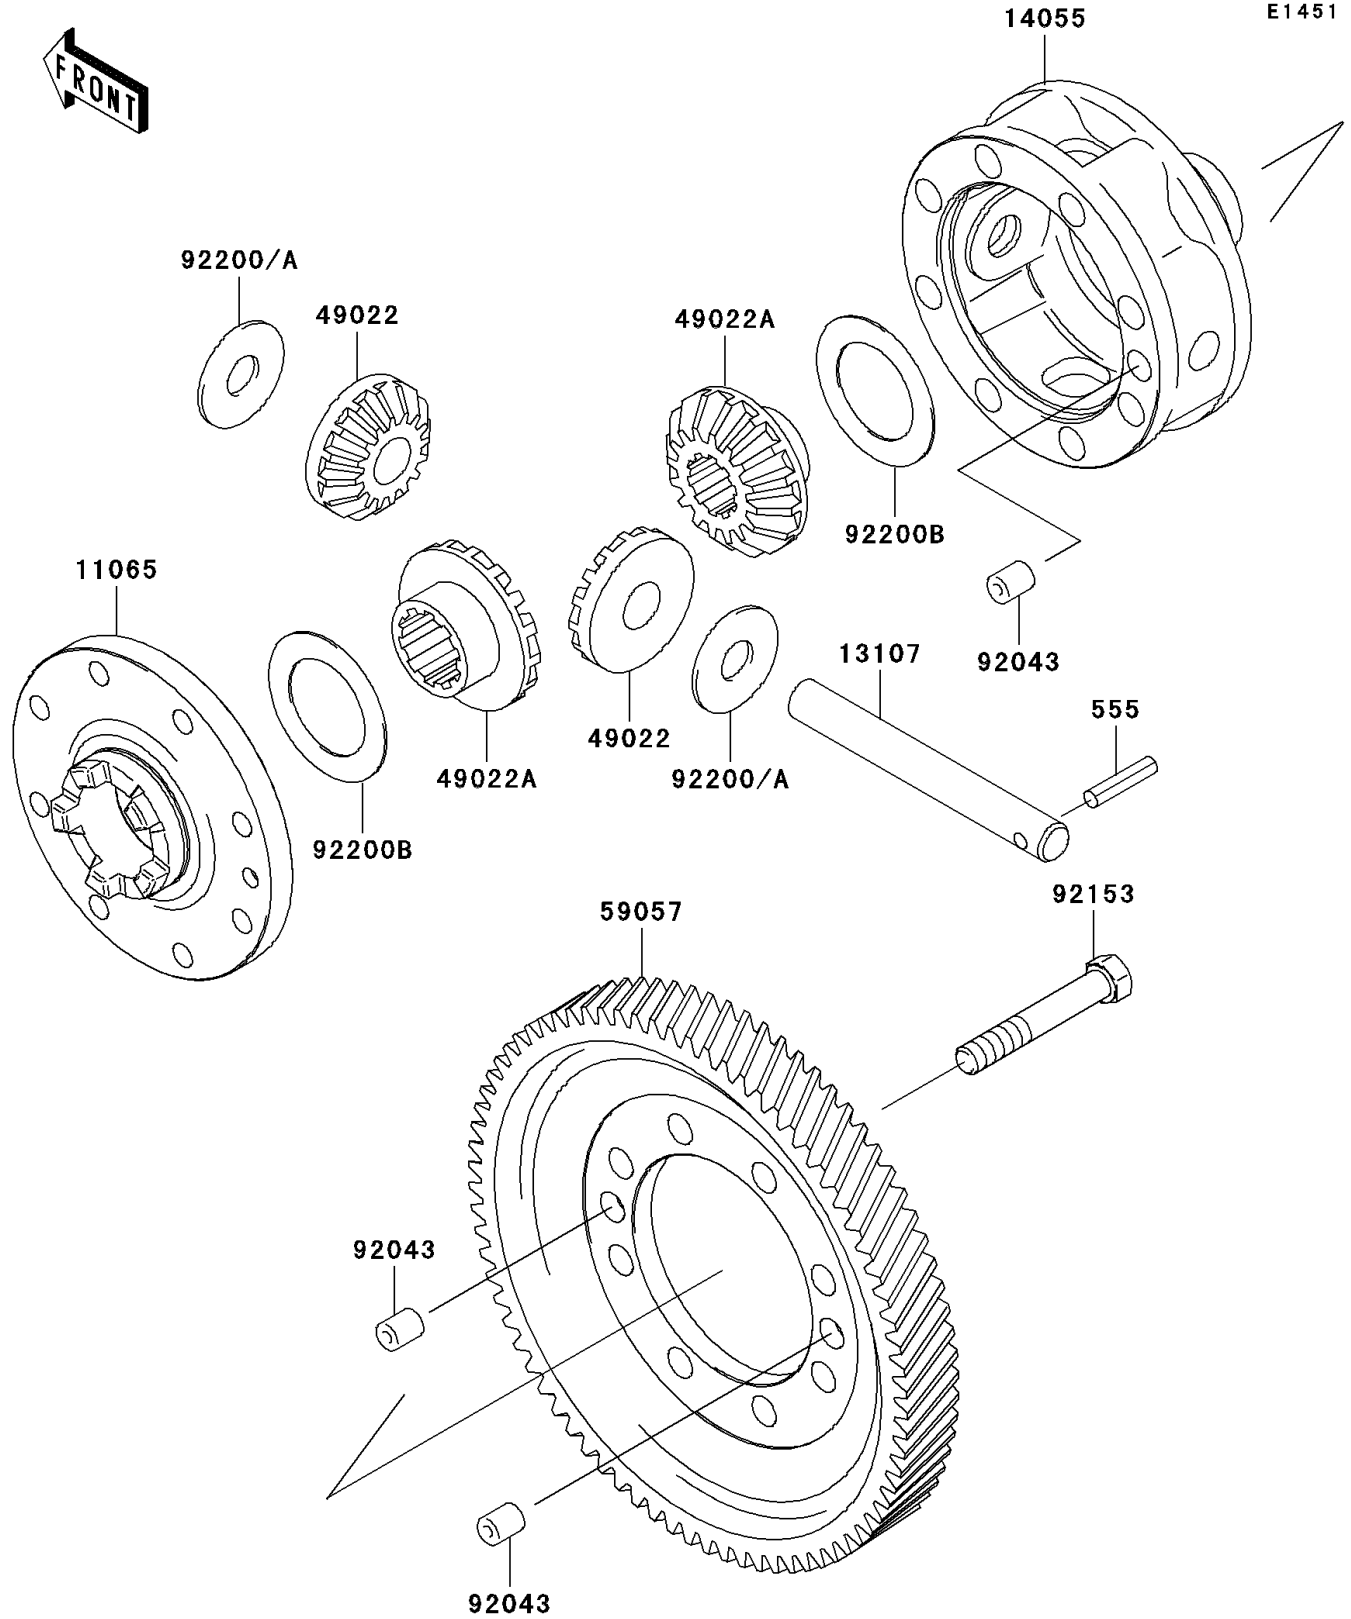

Mule 3000 PARTS DIAGRAM

Differential

Mule 3000 PARTS LIST

Differential

ITEM NAME	PART NUMBER	QUANTITY
-----------	-------------	----------