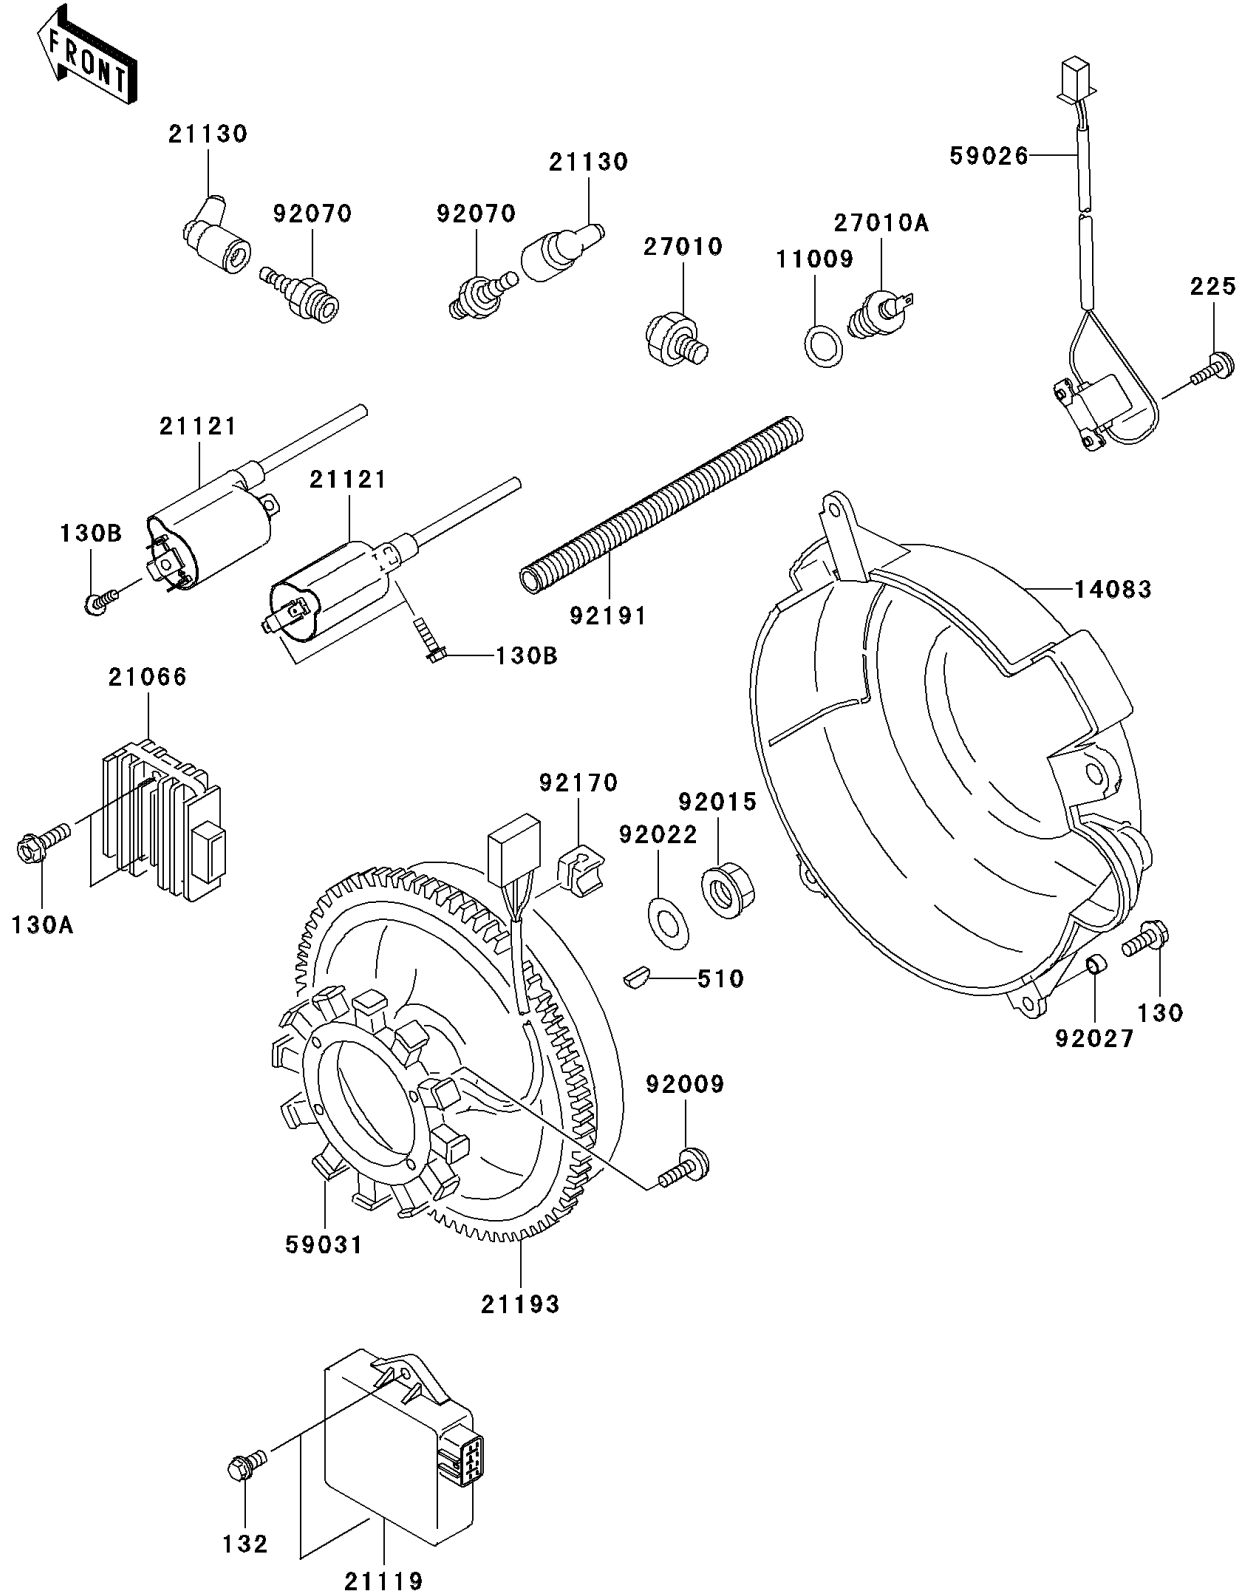

Mule 3000 PARTS DIAGRAM

Generator/Ignition Coil

E1811

Mule 3000 PARTS LIST

Generator/Ignition Coil

ITEM NAME	PART NUMBER	QUANTITY
-----------	-------------	----------