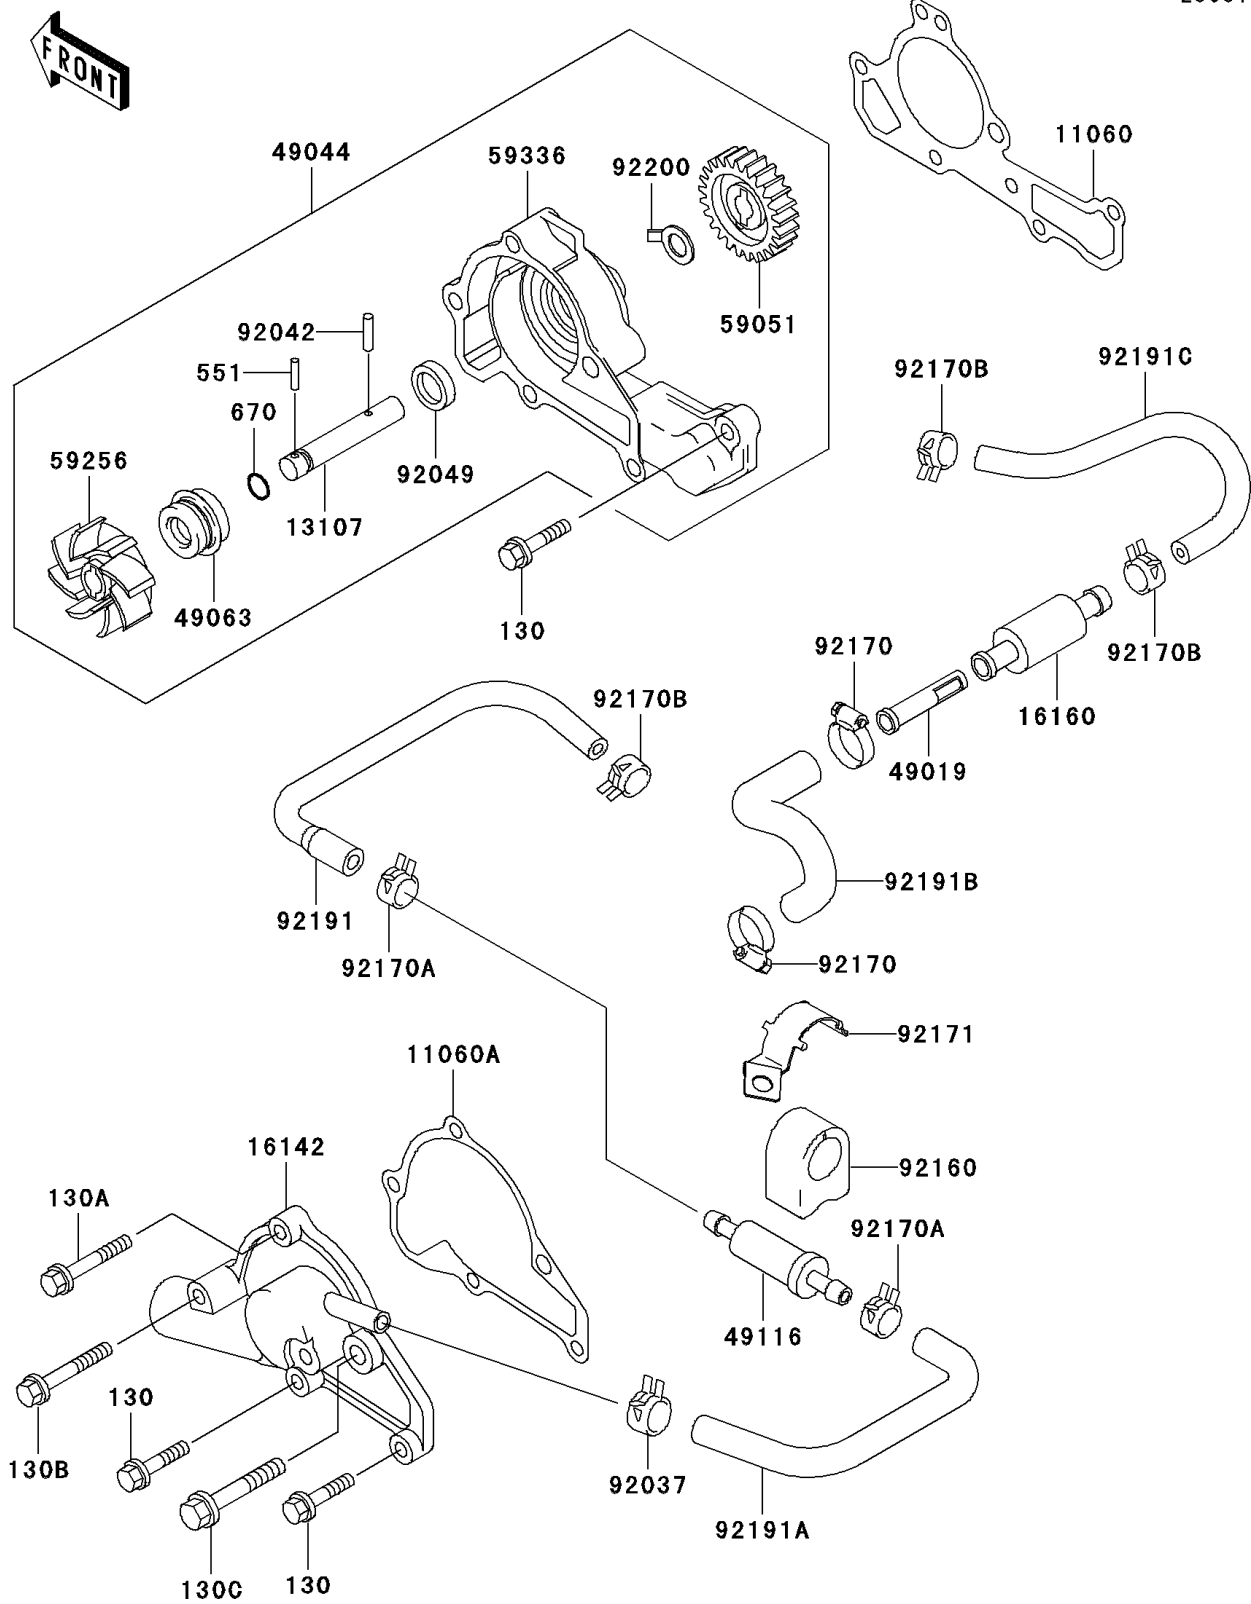

# Mule 3000 PARTS DIAGRAM

Water Pump

E3031

# Mule 3000 PARTS LIST

Water Pump

ITEM NAME	PART NUMBER	QUANTITY
-----------	-------------	----------