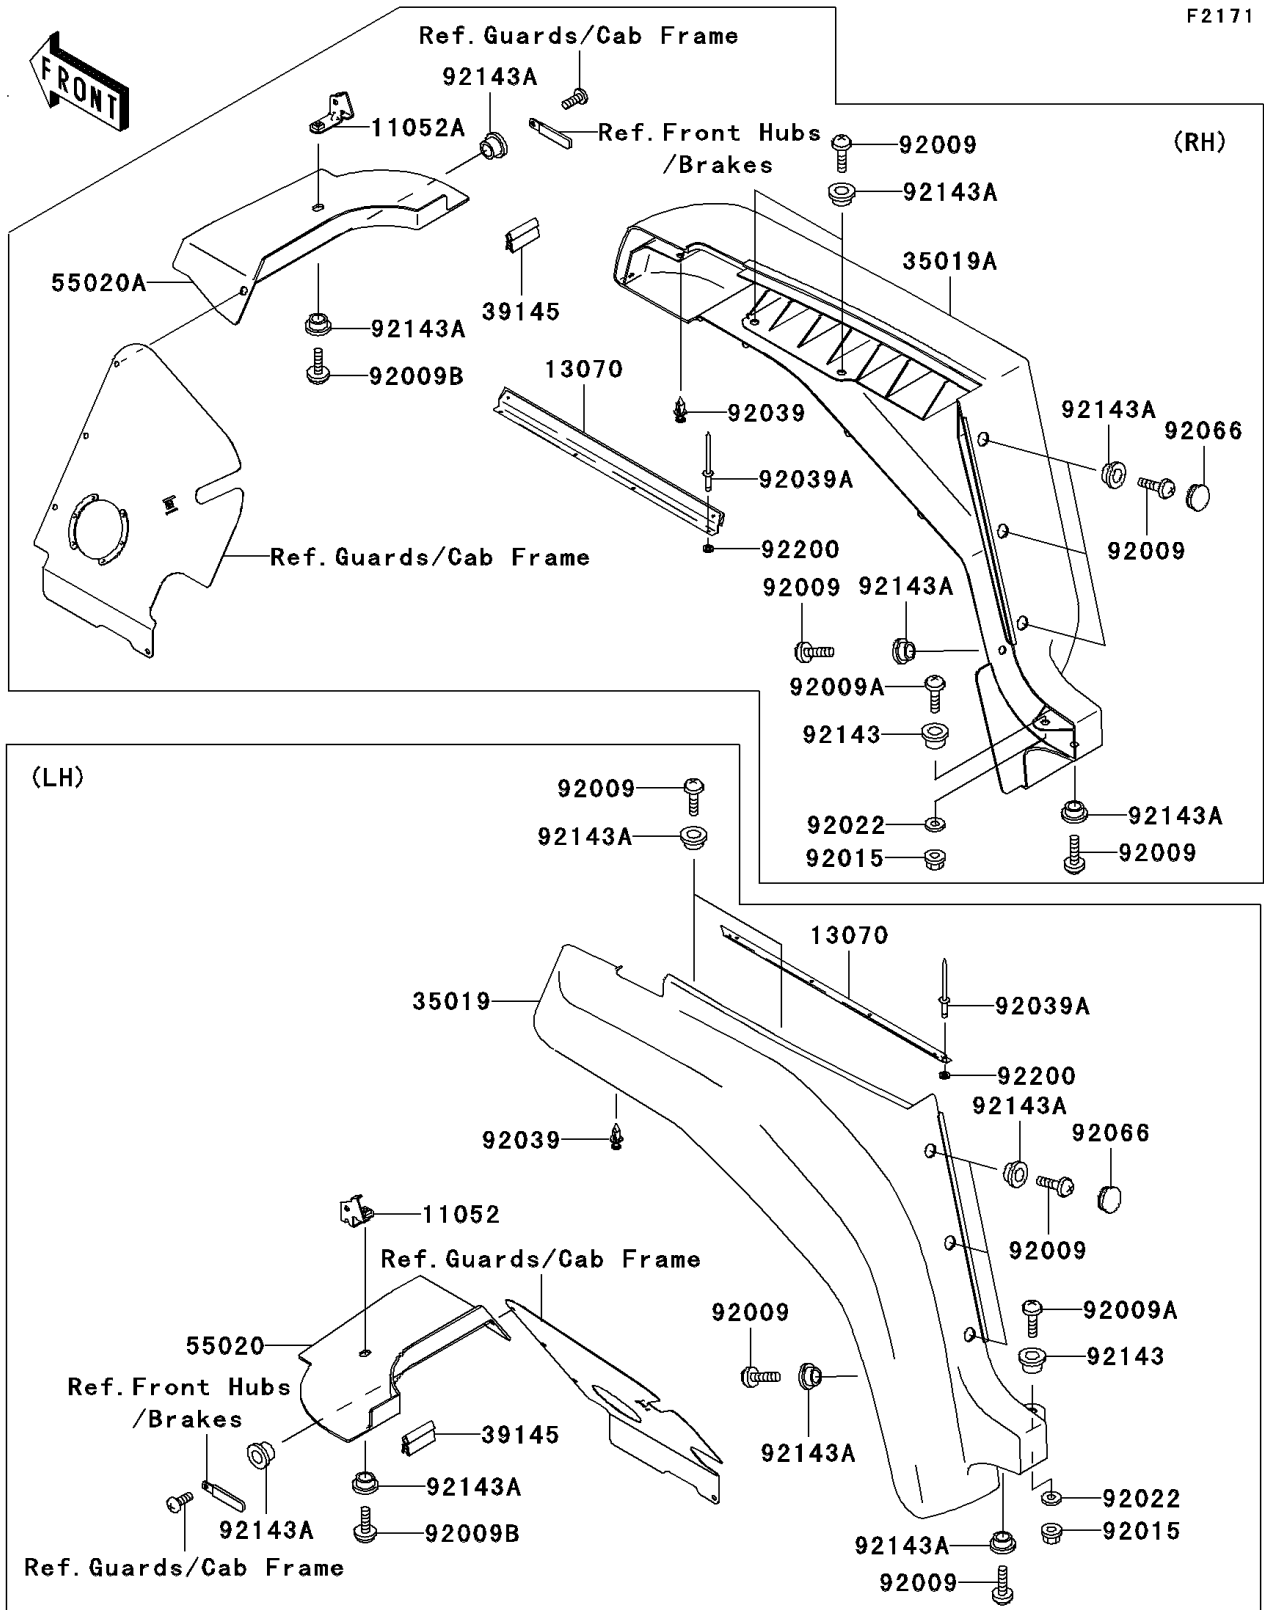

Mule 3000 PARTS DIAGRAM

Front Fender(s)

Mule 3000 PARTS LIST

Front Fender(s)

ITEM NAME	PART NUMBER	QUANTITY
BRACKET,LH (Ref # 11052)	11052-1446	1
BRACKET,RH (Ref # 11052A)	11052-1447	1
GUIDE,FRONT FLAP (Ref # 13070)	13070-1403	2
FLAP,FR,LH,F.BLACK (Ref # 35019)	35019-7508-6Z	1
FLAP,FR,RH,F.BLACK (Ref # 35019A)	35019-7509-6Z	1
TRIM-SEAL,L=45 (Ref # 39145)	39145-1136	2
GUARD,LWR,LH (Ref # 55020)	55020-1775	1
GUARD,LWR,RH (Ref # 55020A)	55020-1776	1
SCREW,TAPPING,6X16 (Ref # 92009)	92009-1166	14
SCREW,6X22,BLACK (Ref # 92009A)	92009-1256	2
SCREW,6X16 (Ref # 92009B)	92009-1621	2
NUT,LOCK,FLANGED,6MM (Ref # 92015)	92015-1675	2
WASHER,6.5X20X1.6,BLACK (Ref # 92022)	92022-1346	2
RIVET (Ref # 92039)	92039-1229	6
RIVET (Ref # 92039A)	92039-1244	8
PLUG (Ref # 92066)	92066-1231	6
COLLAR (Ref # 92143)	92143-1057	2
COLLAR (Ref # 92143A)	92143-1087	18
WASHER,3.7X6X1 (Ref # 92200)	92200-7505	8