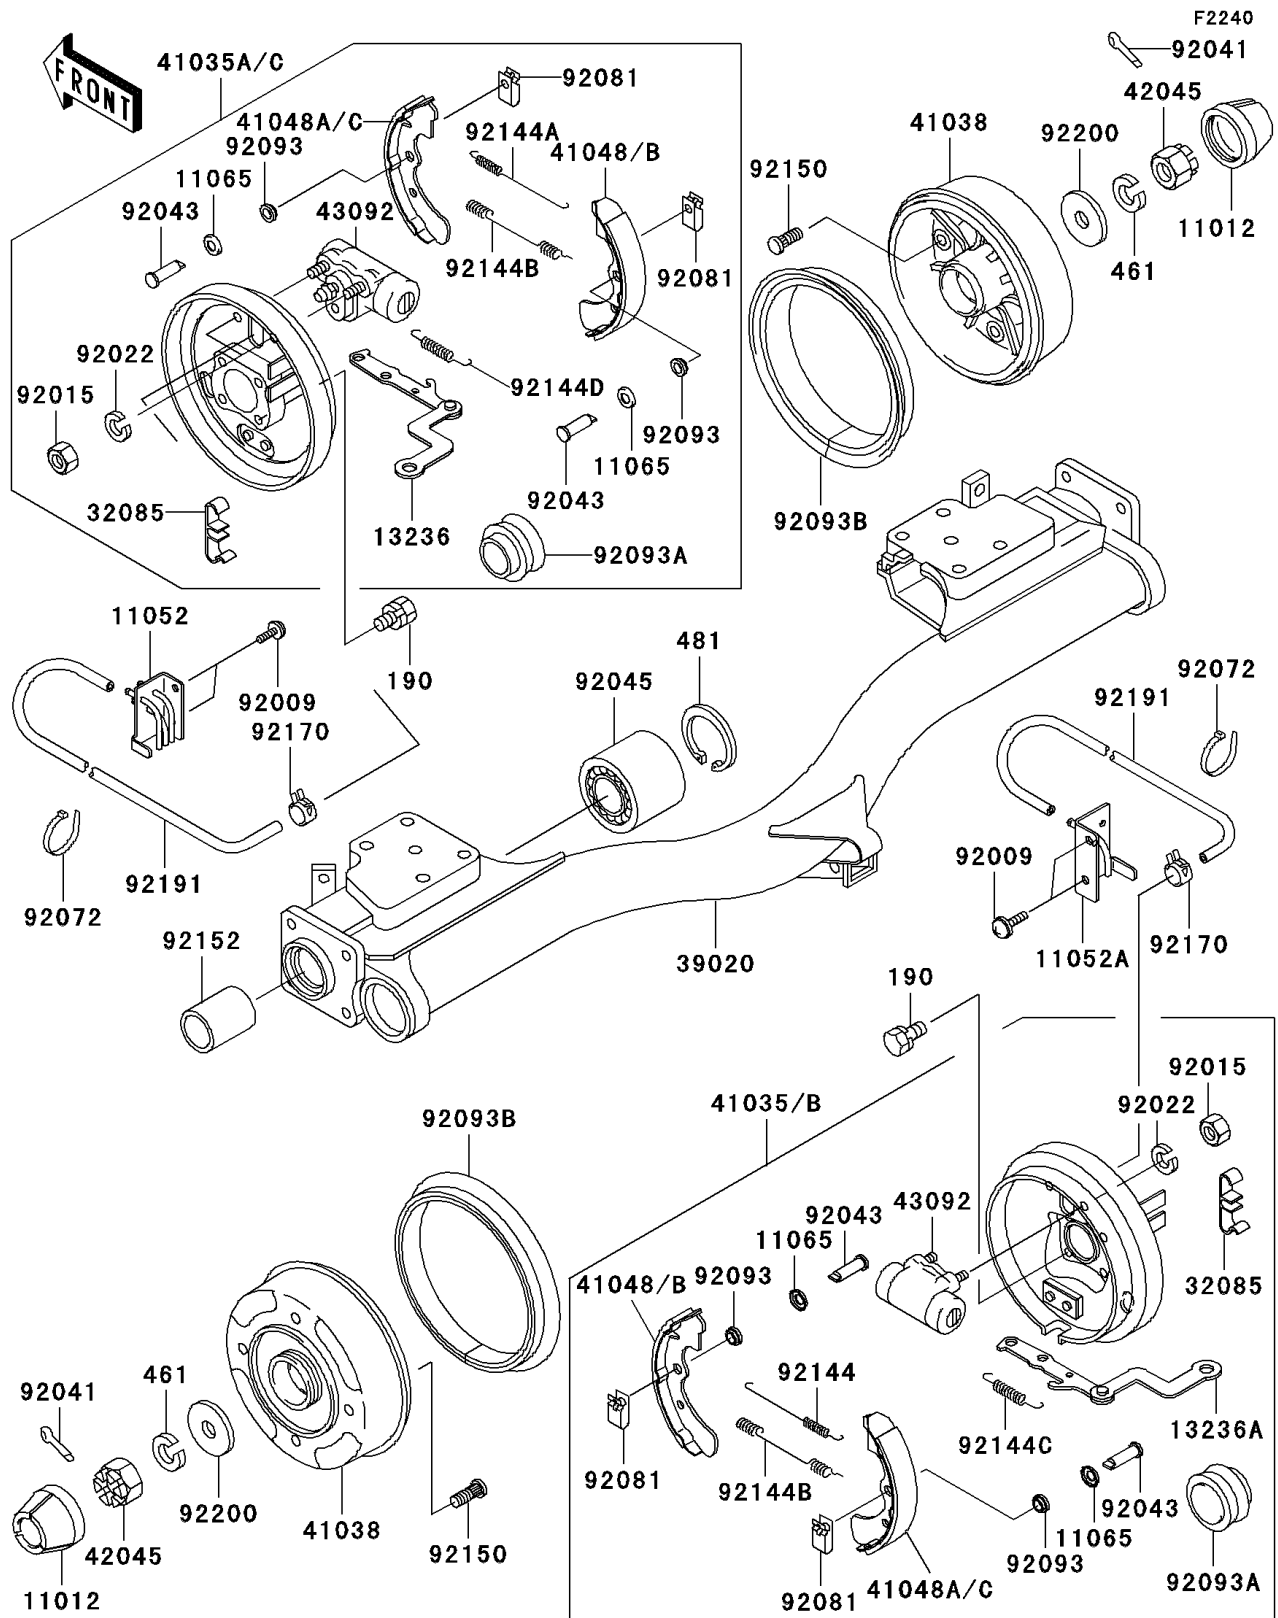

Mule 3000 PARTS DIAGRAM

Rear Hubs/Brakes

Mule 3000 PARTS LIST

Rear Hubs/Brakes

ITEM NAME	PART NUMBER	QUANTITY
-----------	-------------	----------