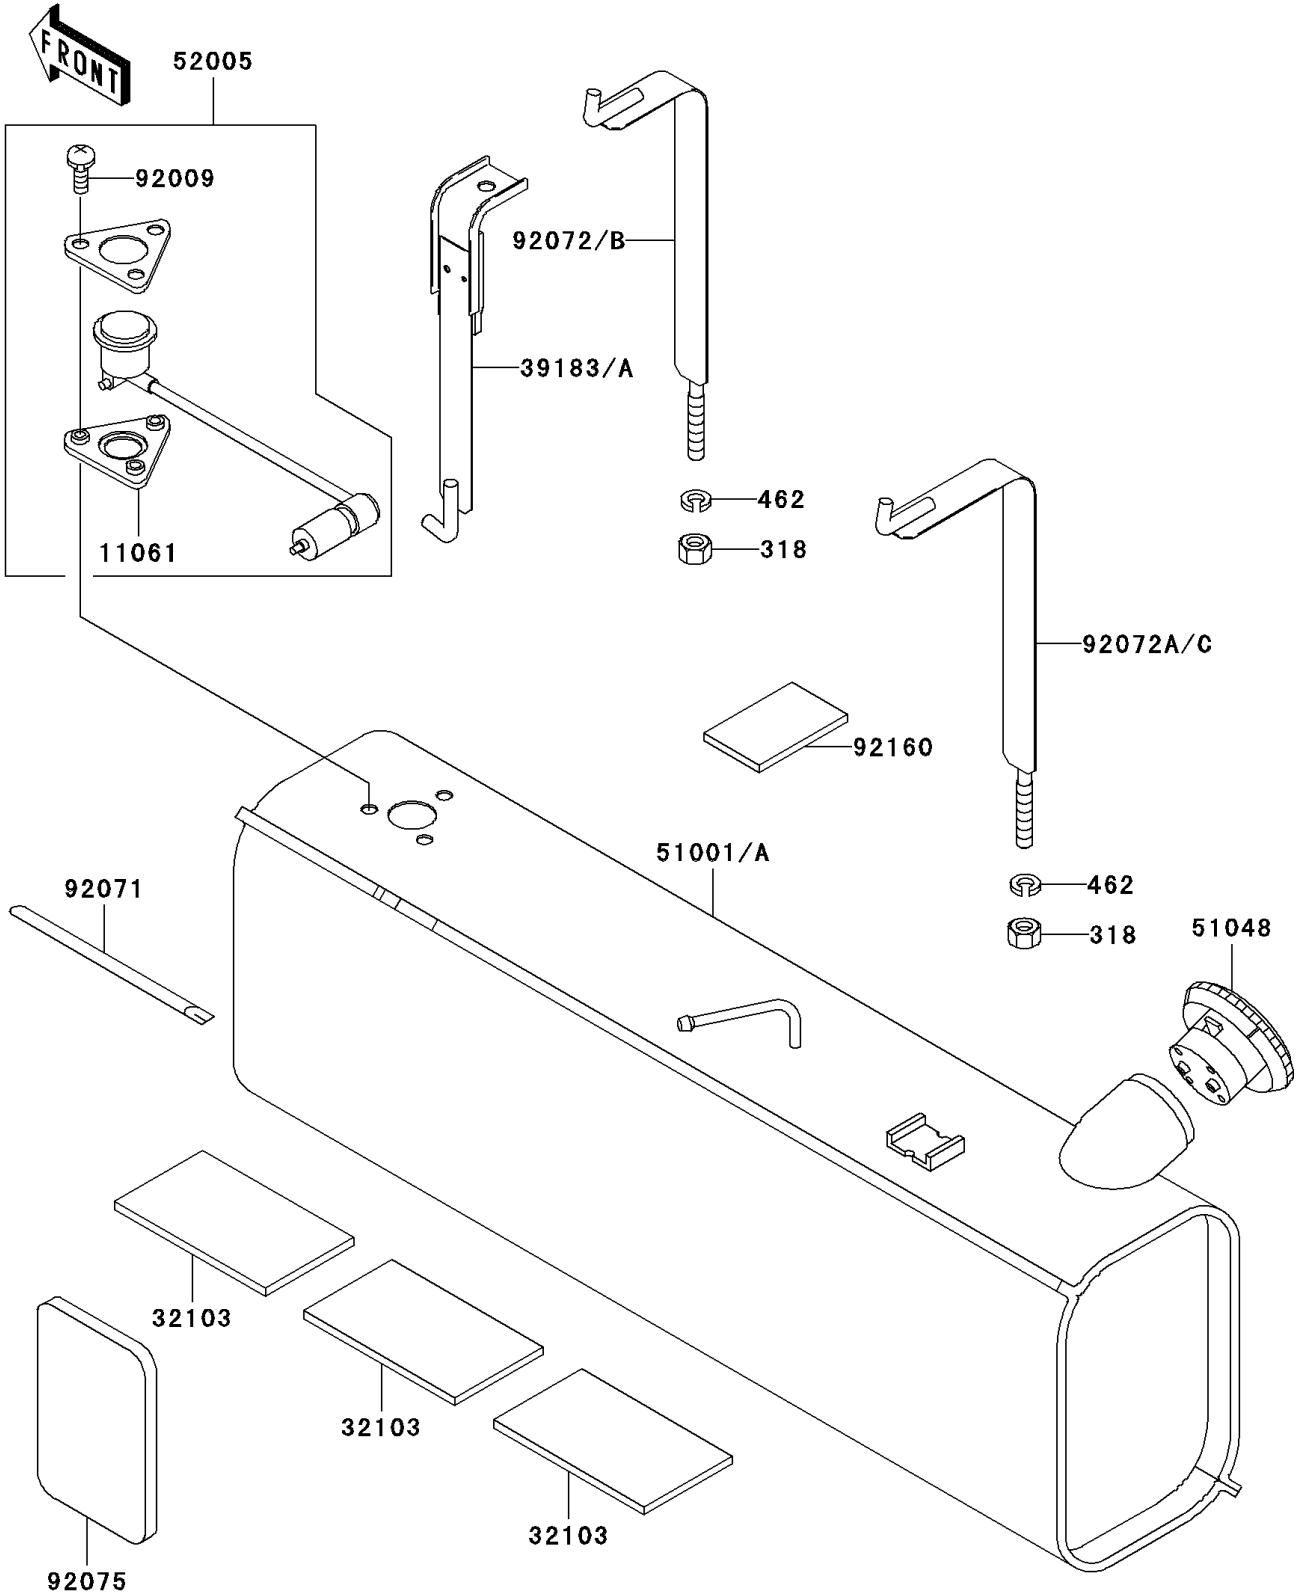

2008 Mule 3000 PARTS DIAGRAM

Fuel Tank

F2410

2008 Mule 3000 PARTS LIST

Fuel Tank

ITEM NAME	PART NUMBER	QUANTITY
NUT-HEX-SMALL (Ref # 318)	318C0800	2
WASHER-SPRING,8MM (Ref # 462)	462L0800	2
GASKET,FUEL GAUGE (Ref # 11061)	11061-0120	1
DAMPER,BATTERY (Ref # 32103)	32103-027	3
BAND-ASSY (Ref # 39183A)	39183-7501	1
TANK-COMP-FUEL (Ref # 51001A)	51001-7510	1
CAP-ASSY-TANK,FUEL (Ref # 51048)	51048-0005	1
GAUGE,FUEL (Ref # 52005)	52005-0013	1
SCREW,6X14 (Ref # 92009)	92009-1541	3
GROMMET (Ref # 92071)	92071-1198	1
BAND,FUEL TANK (Ref # 92072B)	92072-7503	1
BAND,FUEL TANK (Ref # 92072C)	92072-7504	1
DAMPER (Ref # 92075)	92075-3759	1
DAMPER (Ref # 92160)	92160-1102	1