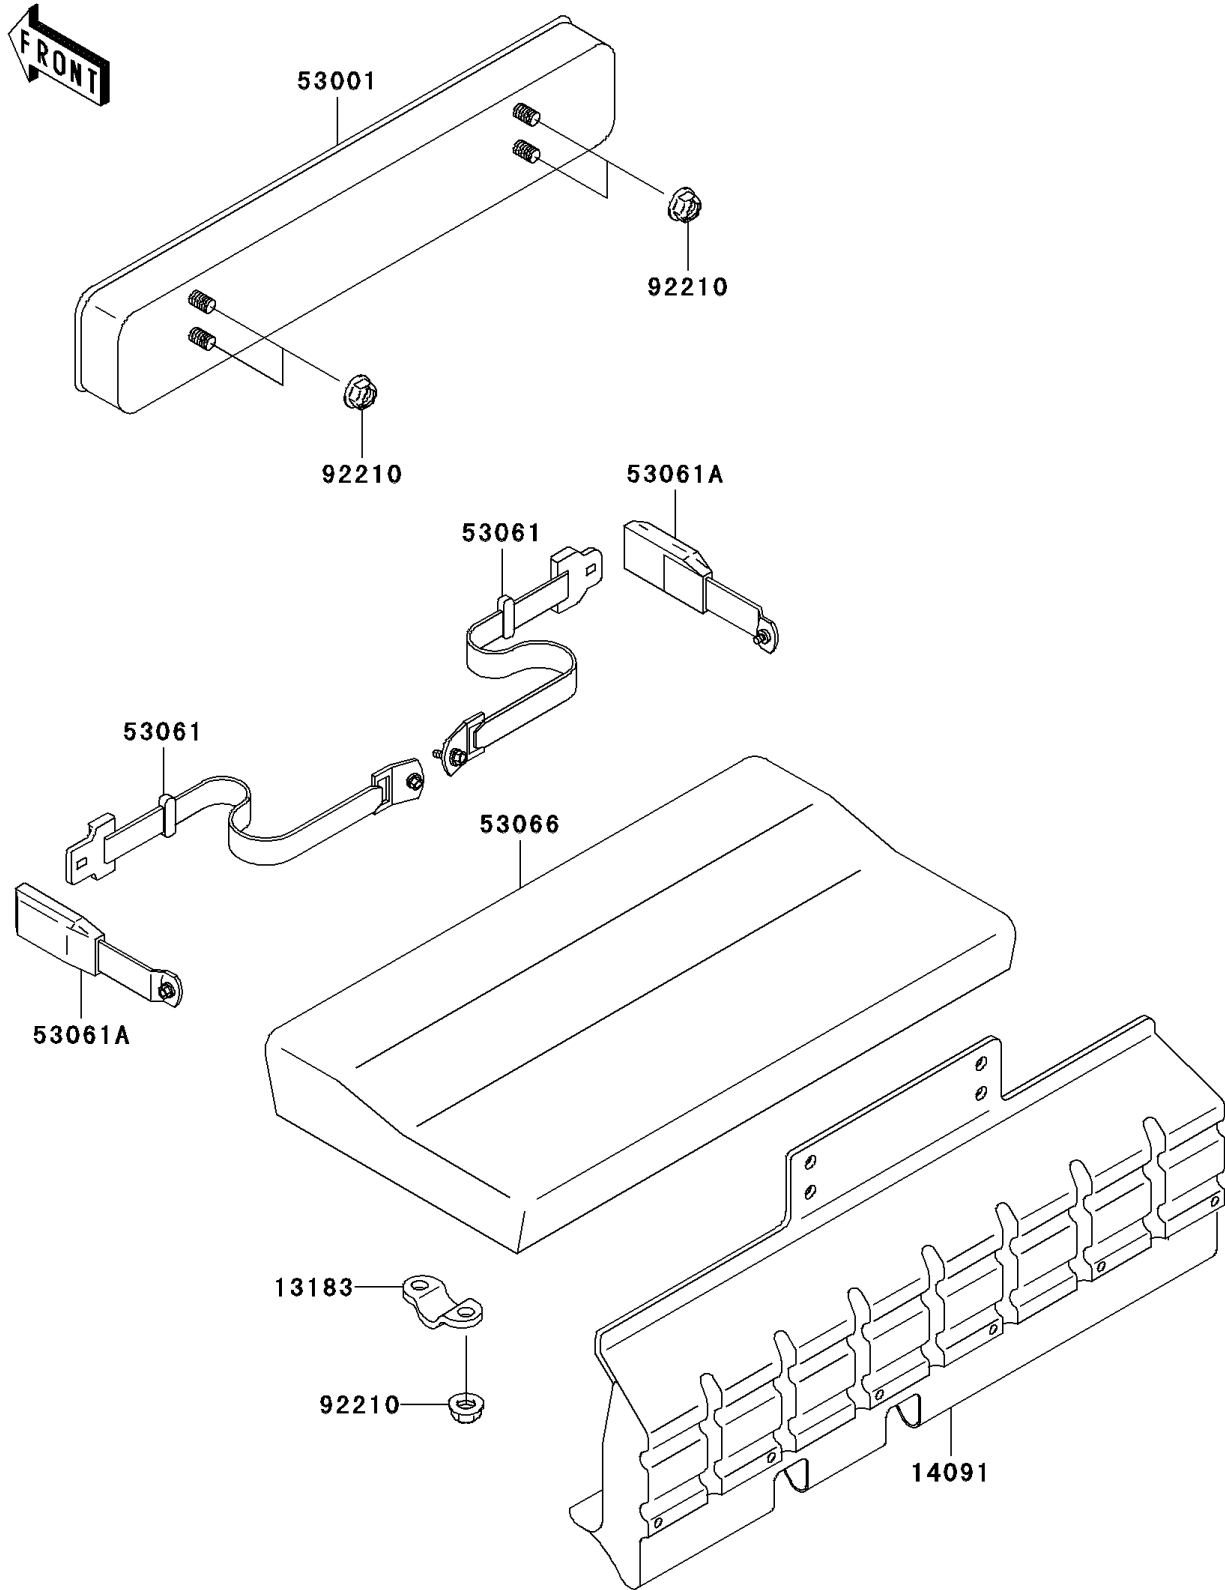

# 2008 Mule 3000 PARTS DIAGRAM

Seat

F2510

## 2008 Mule 3000 PARTS LIST

### Seat

ITEM NAME	PART NUMBER	QUANTITY
PLATE,SEAT (Ref # 13183)	13183-1400	2
COVER,SEAT BACK (Ref # 14091)	14091-0529	1
SEAT-ASSY,BACK,GRAY (Ref # 53001)	53001-1584-338	1
BELT-SEAT,CATCH PLATE (Ref # 53061)	53061-1013	2
BELT-SEAT,BUCKLE (Ref # 53061A)	53061-1014	2
SEAT-ASSY,CUSHION,GRAY (Ref # 53066)	53066-7501-338	1
NUT,FLANGED,LOCK,8MM (Ref # 92210)	92210-0005	8