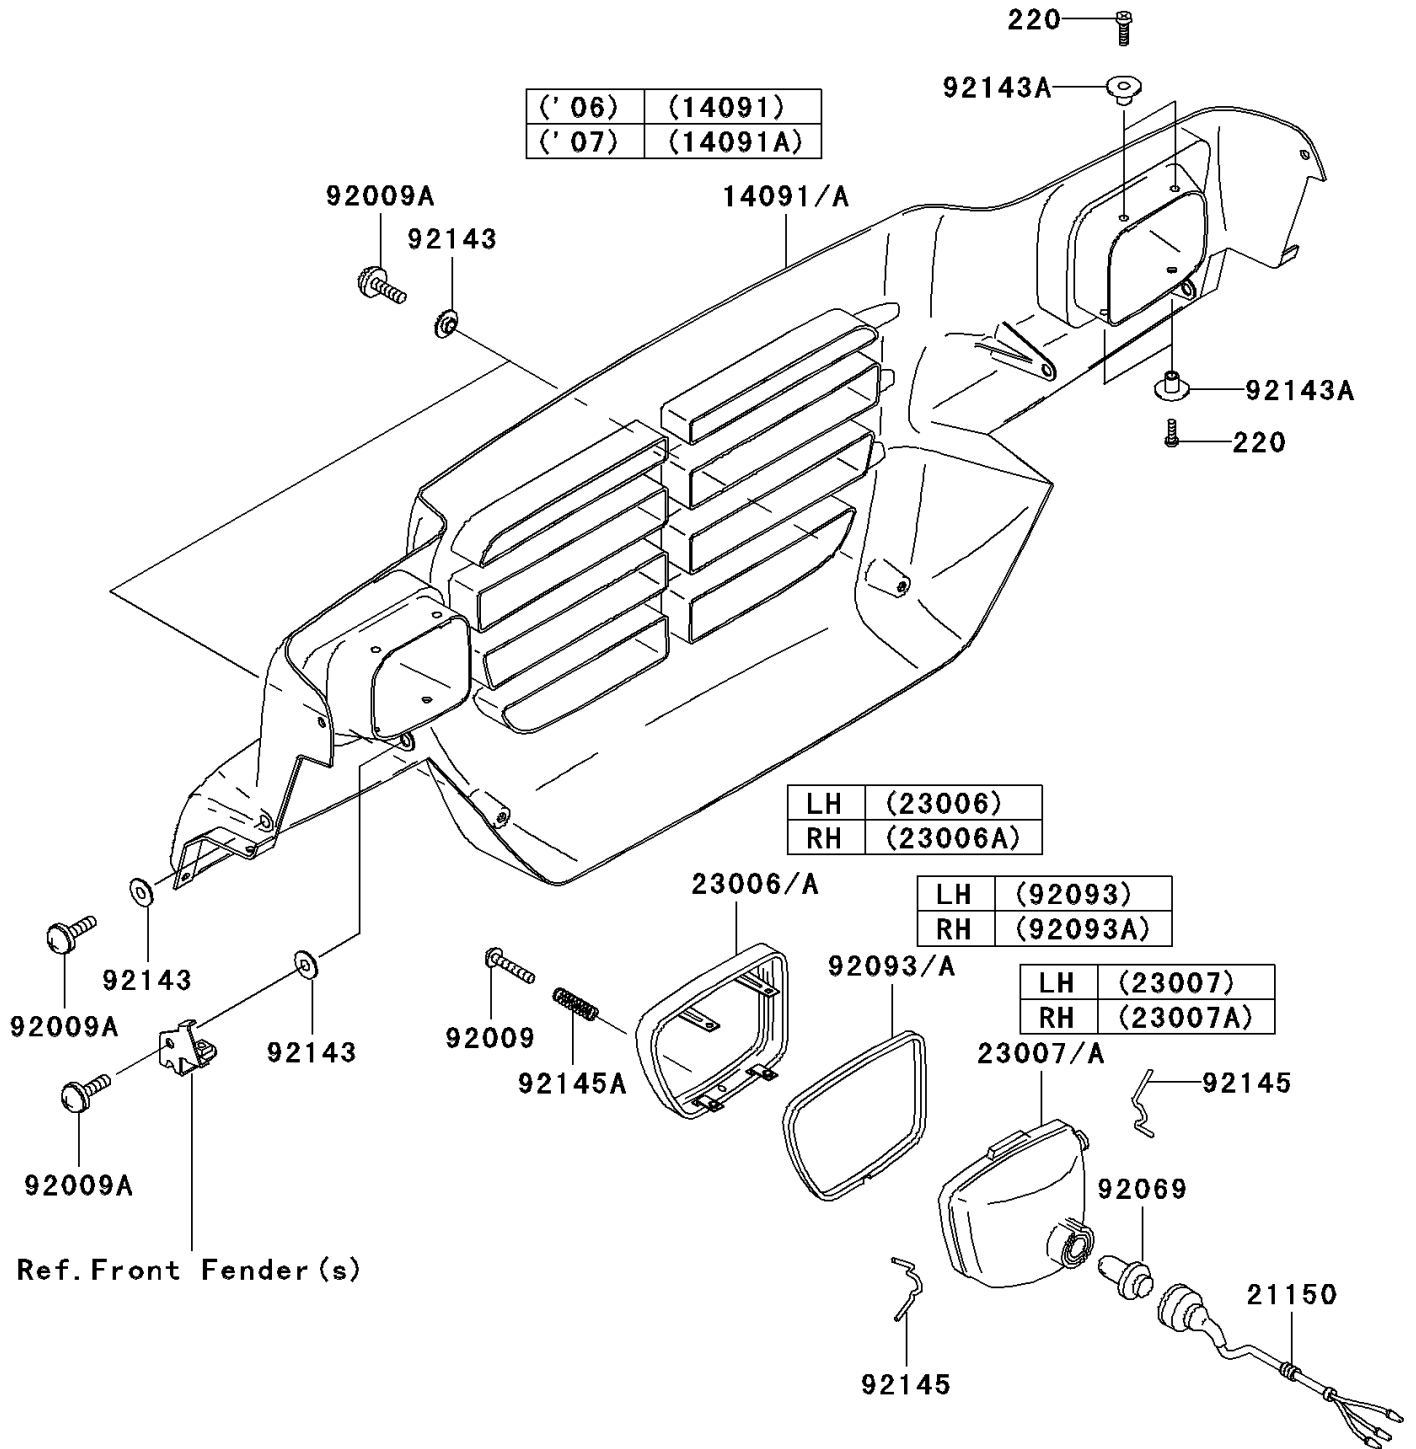

# 2008 Mule 3000 PARTS DIAGRAM

Headlight(s)

F2710

## 2008 Mule 3000 PARTS LIST

### Headlight(s)

ITEM NAME	PART NUMBER	QUANTITY
SCREW-PAN-CROSS,5X16 (Ref # 220)	220AB0516	8
COVER,FRONT GRIL,F.BLACK (Ref # 14091A)	14091-7545-6Z	1
CORD-ASSY,HEAD LAMP (Ref # 21150)	21150-1060	2
RIM-LAMP,LH (Ref # 23006)	23006-1075	1
RIM-LAMP,RH (Ref # 23006A)	23006-1076	1
LENS-COMP,HEAD LAMP,LH (Ref # 23007)	23007-1354	1
LENS-COMP,HEAD LAMP,RH (Ref # 23007A)	23007-1355	1
SCREW,TAPPING,4X30 (Ref # 92009)	92009-1139	2
SCREW,6X16 (Ref # 92009A)	92009-1621	6
BULB,12V 30/30W (Ref # 92069)	92069-1080	2
SEAL,HEAD LAMP,LH (Ref # 92093)	92093-1481	1
SEAL,HEAD LAMP,RH (Ref # 92093A)	92093-1482	1
COLLAR (Ref # 92143)	92143-1087	6
COLLAR (Ref # 92143A)	92143-1234	8
SPRING (Ref # 92145)	92145-1190	4
SPRING (Ref # 92145A)	92145-1230	2