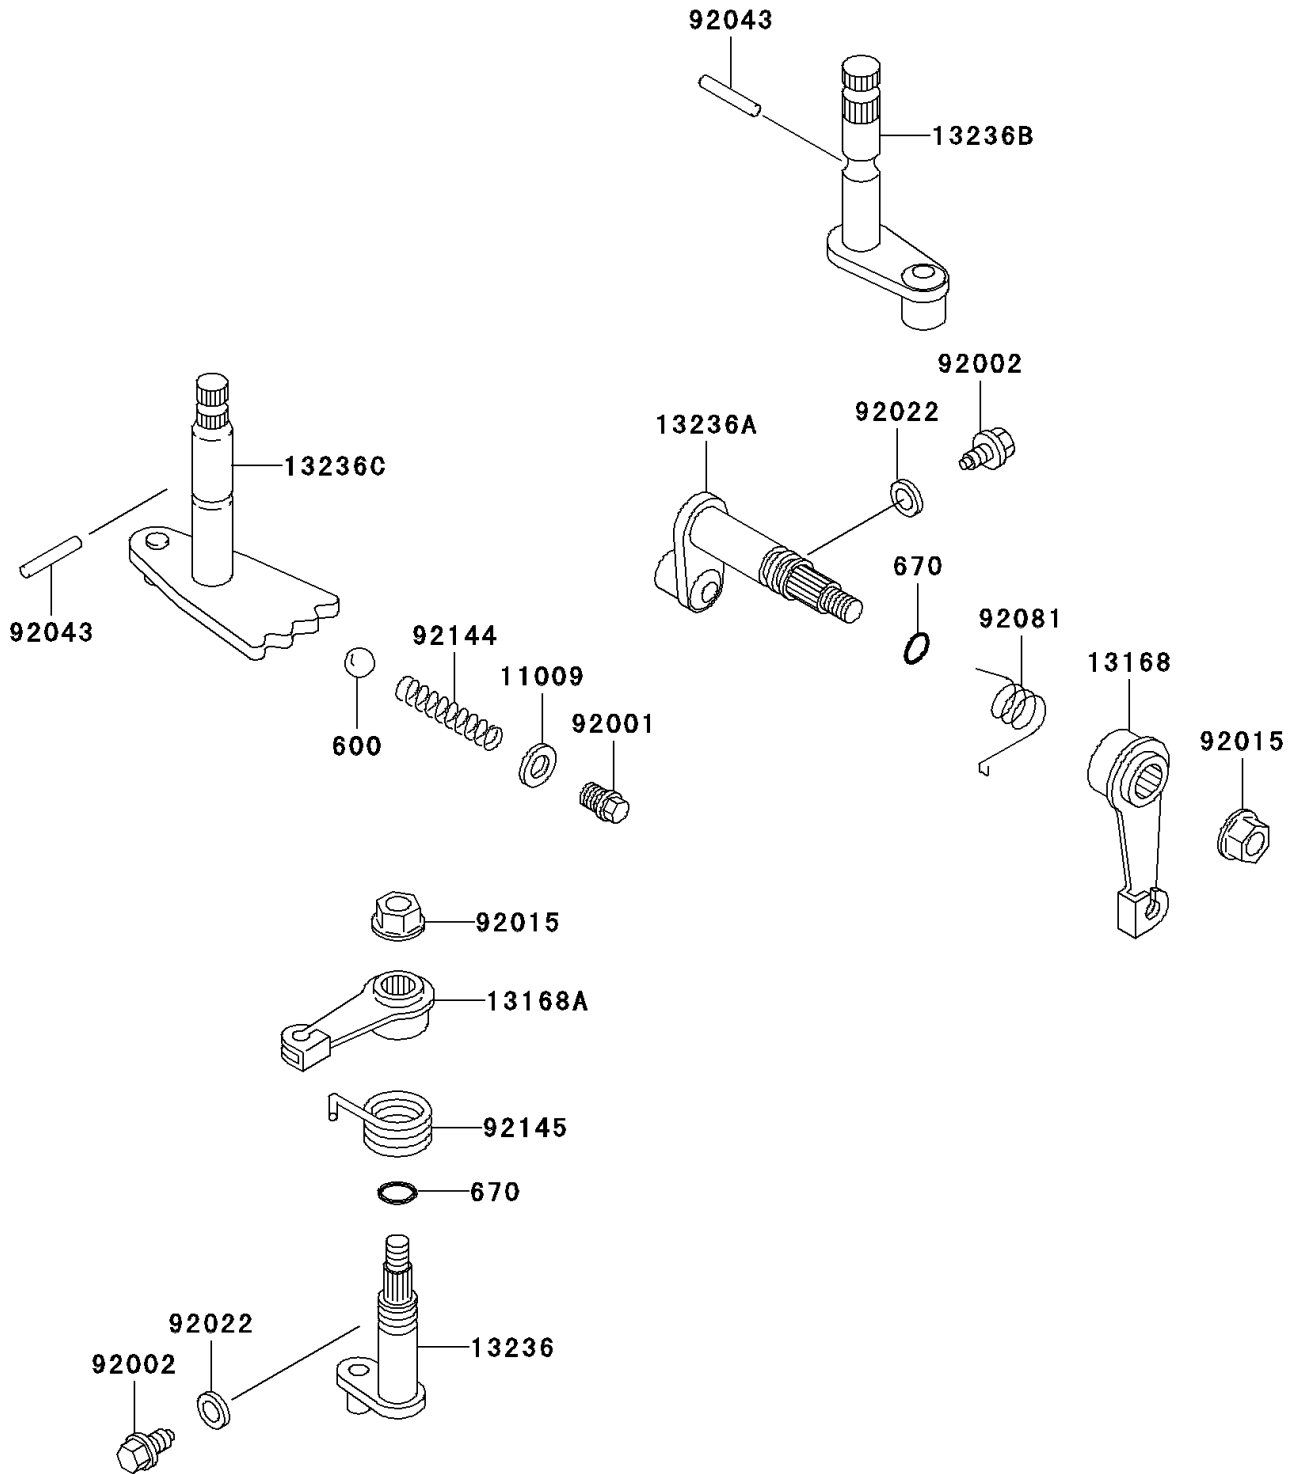

Mule 3010 4x4 Hardwoods Green HD PARTS DIAGRAM

Gear Change Mechanism

E1370

Mule 3010 4x4 Hardwoods Green HD PARTS LIST

Gear Change Mechanism

ITEM NAME	PART NUMBER	QUANTITY
-----------	-------------	----------