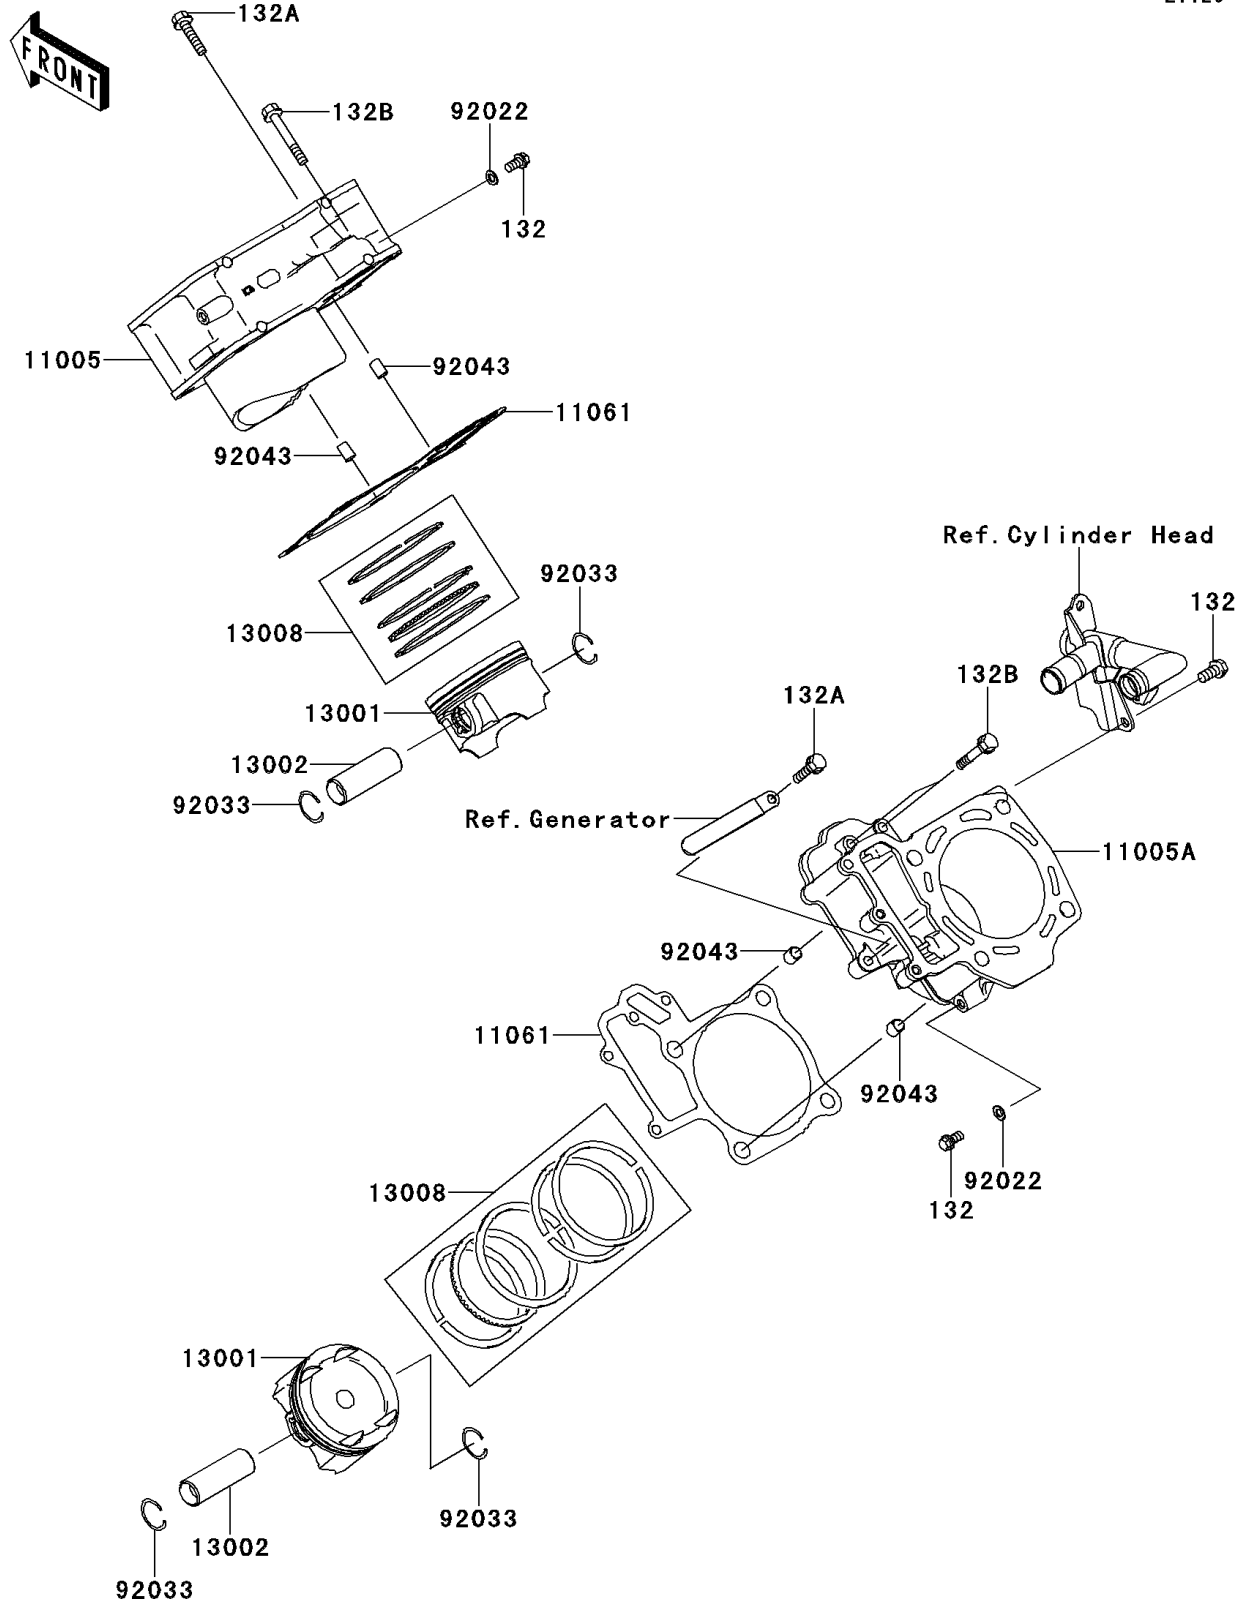

2011 TERYX® 750 FI 4x4 SPORT PARTS DIAGRAM

Cylinder/Piston(s)

E1120

2011 TERYX® 750 FI 4x4 SPORT PARTS LIST

Cylinder/Piston(s)

ITEM NAME	PART NUMBER	QUANTITY
BOLT-FLANGED-SMALL,6X12 (Ref # 132)	132BD0612	3
BOLT-FLANGED-SMALL,6X30 (Ref # 132A)	132BD0630	2
BOLT-FLANGED-SMALL,6X40 (Ref # 132B)	132BD0640	4
CYLINDER-ENGINE,FR (Ref # 11005)	11005-0107	1
CYLINDER-ENGINE,RR (Ref # 11005A)	11005-0108	1
GASKET,CYLINDER BASE (Ref # 11061)	11061-0063	2
PISTON-ENGINE (Ref # 13001)	13001-0021	2
PIN-PISTON (Ref # 13002)	13002-1060	2
RING-SET-PISTON (Ref # 13008)	13008-0040	2
WASHER,6.2X11X1 (Ref # 92022)	92022-304	2
RING-SNAP (Ref # 92033)	92033-1207	4
PIN,10.1X12X14 (Ref # 92043)	92043-4009	4