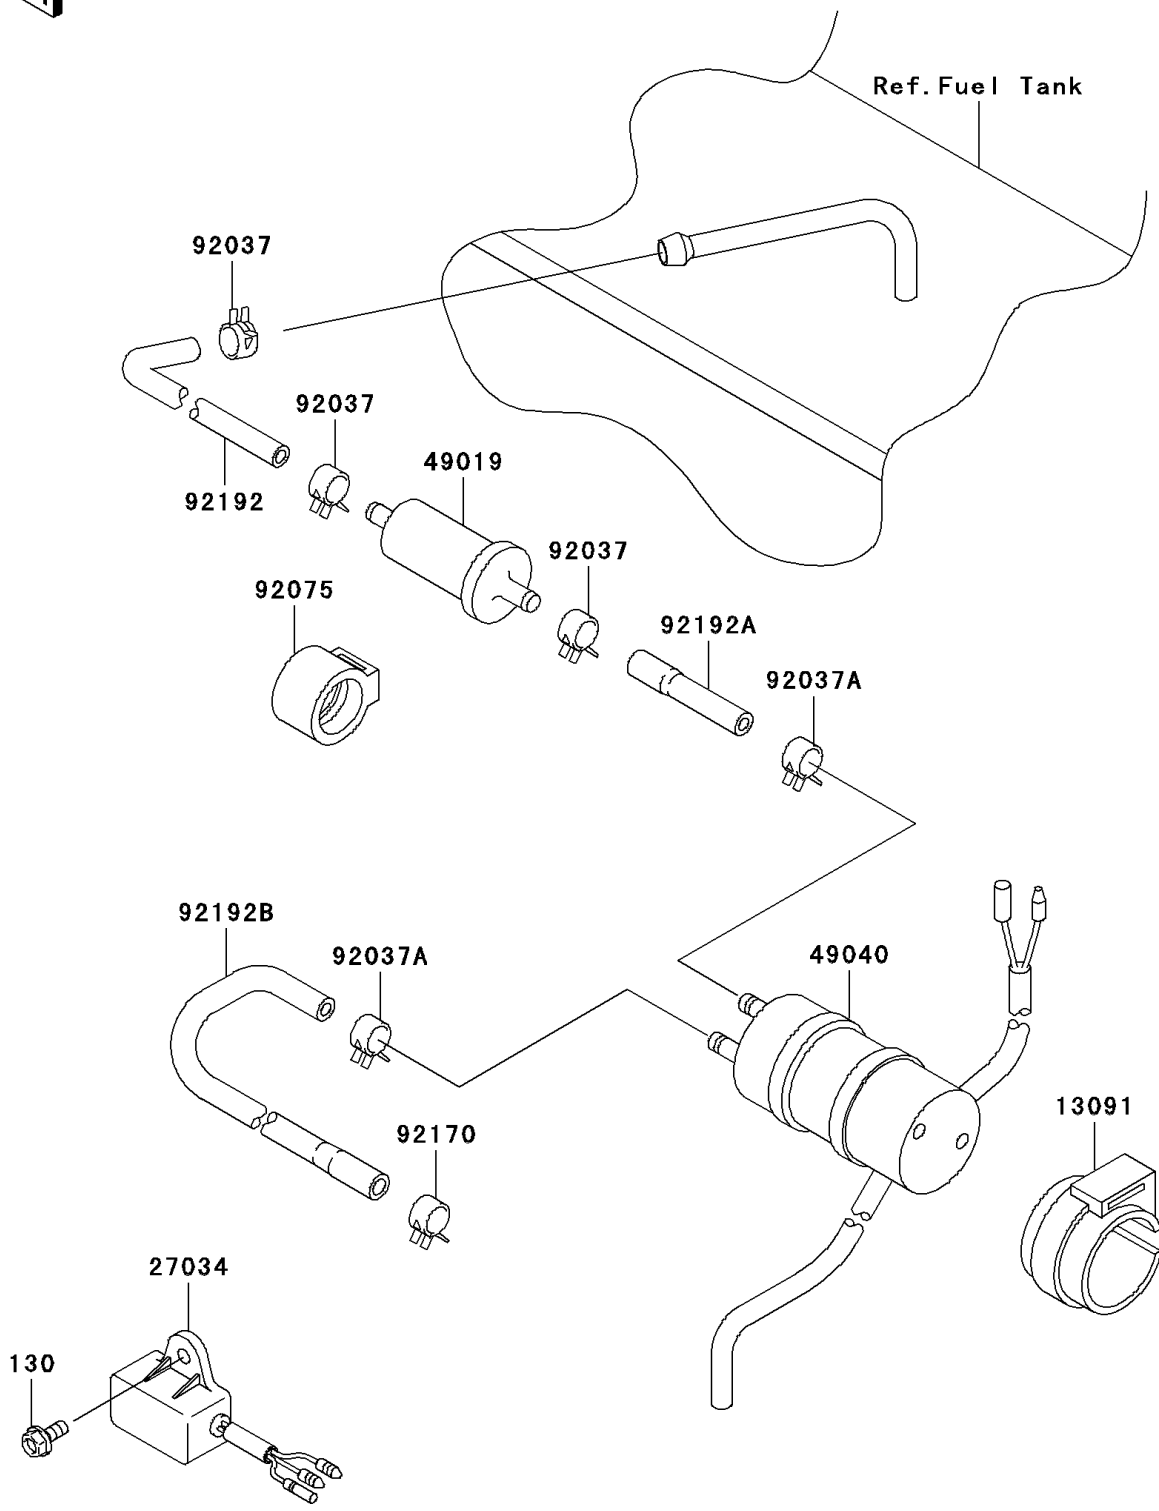

Mule 3010 4x4 Hardwoods Green HD PARTS DIAGRAM

Fuel Pump

E1520

Mule 3010 4x4 Hardwoods Green HD PARTS LIST

Fuel Pump

ITEM NAME	PART NUMBER	QUANTITY
BOLT-FLANGED,6X14 (Ref # 130)	130BB0614	1
HOLDER (Ref # 13091)	13091-1512	1
RELAY,FUEL CUT (Ref # 27034)	27034-1053	1
FILTER-FUEL (Ref # 49019)	49019-1055	1
PUMP-FUEL (Ref # 49040)	49040-1055	1
CLAMP,HOSE CLIP (Ref # 92037)	92037-1181	3
CLAMP,TUBE (Ref # 92037A)	92037-1505	2
DAMPER,FUEL FILTER (Ref # 92075)	92075-1853	1
CLAMP (Ref # 92170)	92170-2082	1
TUBE (Ref # 92192)	92192-0240	1
TUBE (Ref # 92192A)	92192-0241	1
TUBE (Ref # 92192B)	92192-0242	1