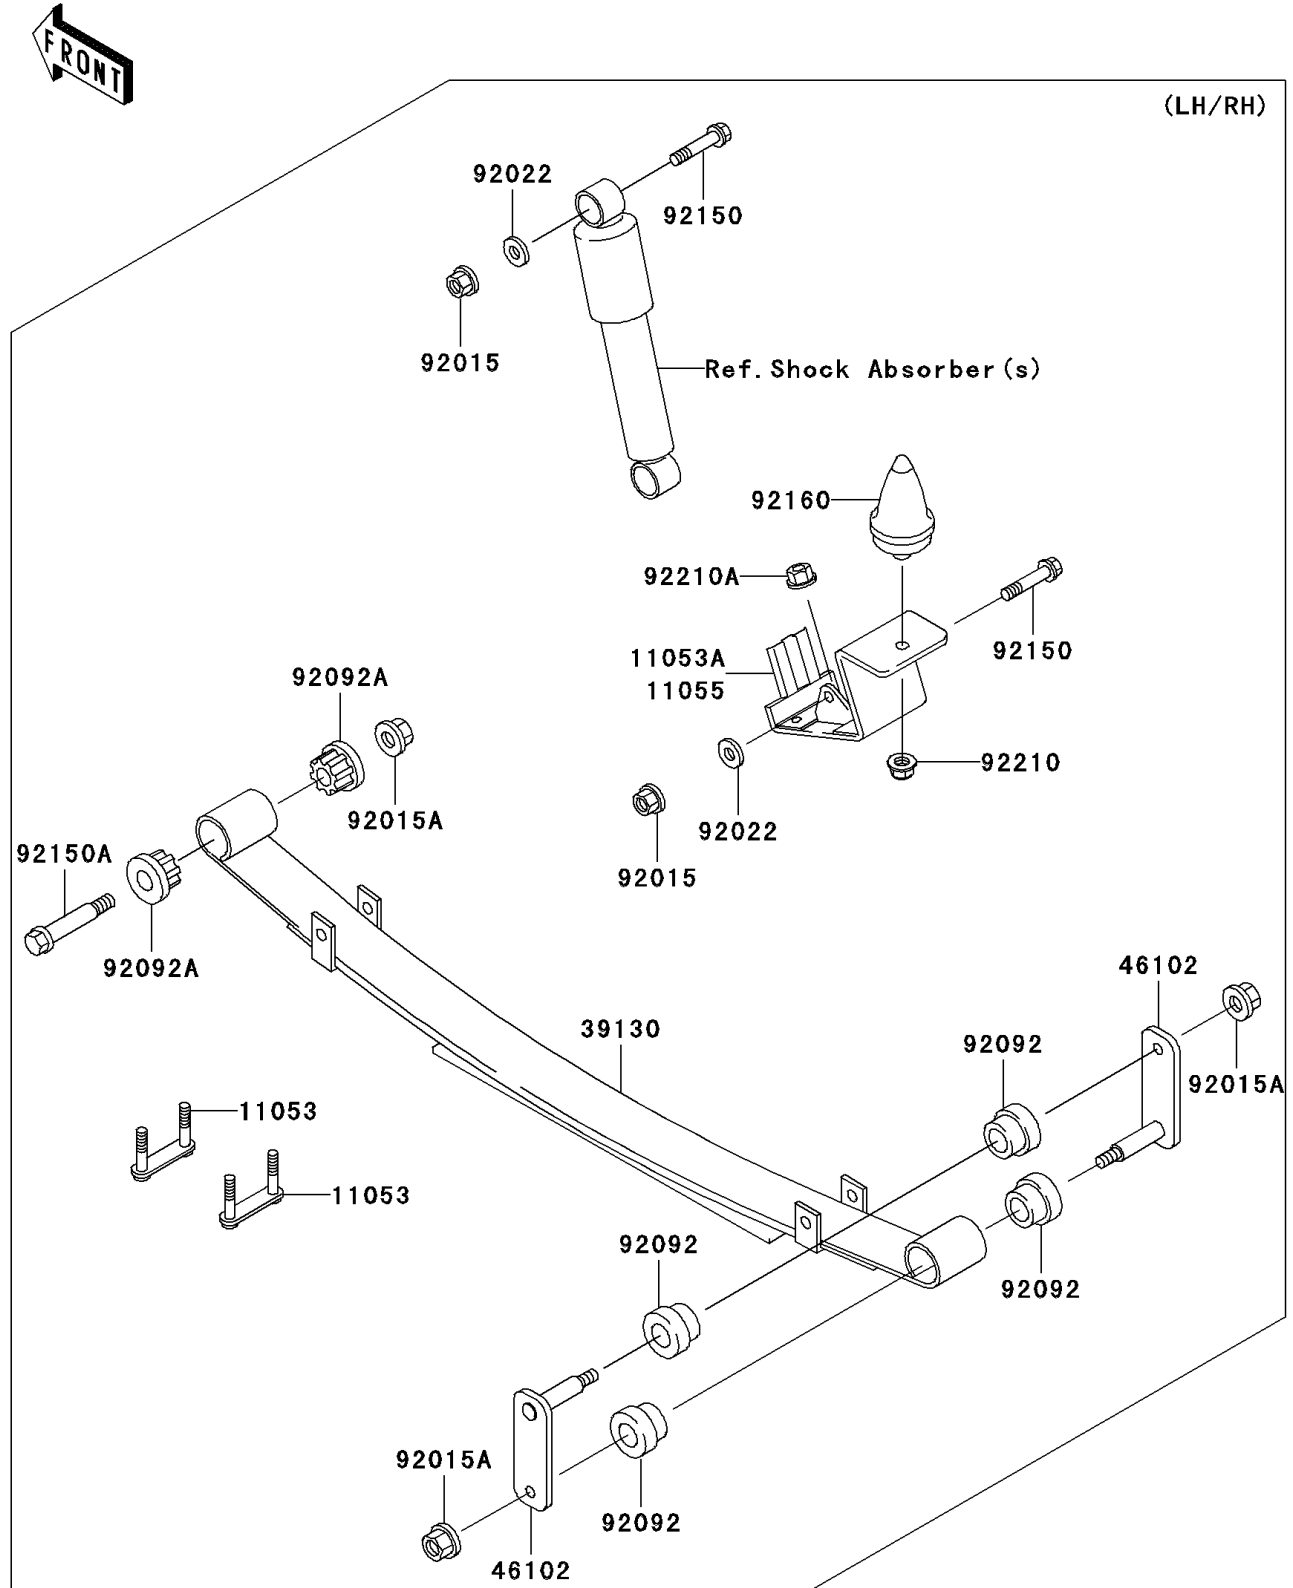

Mule 3010 4x4 Hardwoods Green HD PARTS DIAGRAM

Rear Suspension

F2153

Mule 3010 4x4 Hardwoods Green HD PARTS LIST

Rear Suspension

ITEM NAME	PART NUMBER	QUANTITY
-----------	-------------	----------